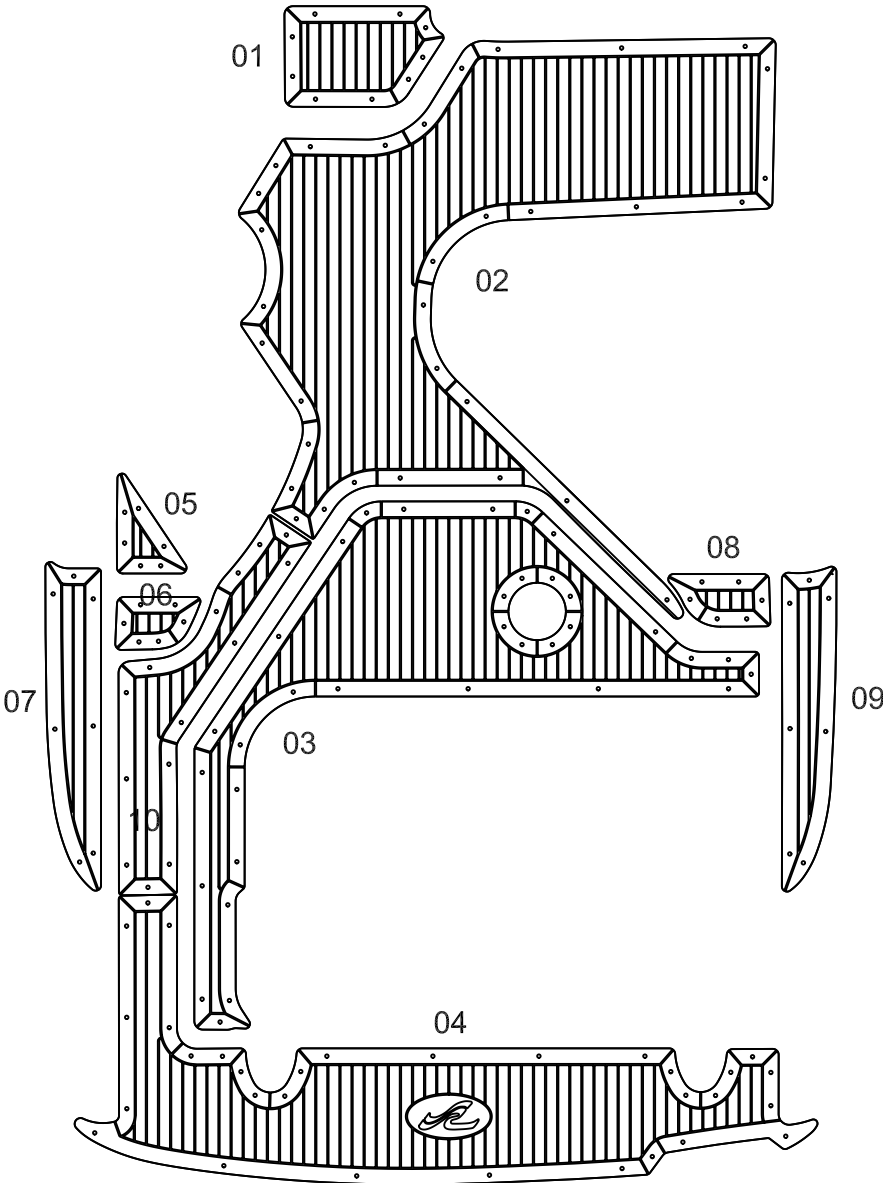

SeaRay 240 Sundancer

Model year :
2010

EUDE Model Code :
E24D_2008

Set Divisions :

CP	01-03, 05-10
SP	04

Legend :
CP - Cockpit
SP - Swim Platform

Notes :

Revision Date :
26 March 2008