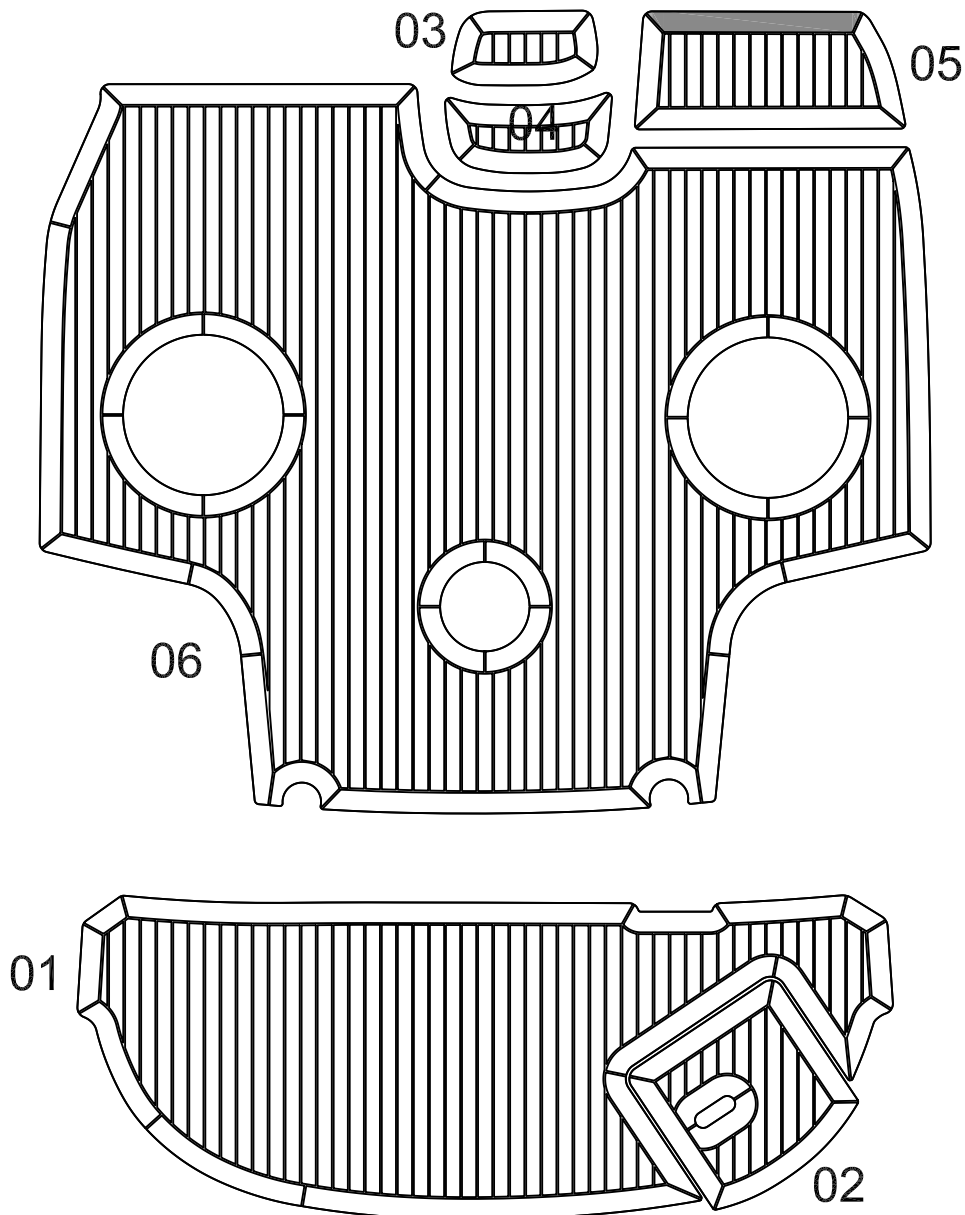

Stingray 225 CR

Model year :

-

EUDE Model Code :

S225

Set Divisions :

CP 03 - 06

SP 01, 02

Legend :

CP - Cockpit

SP - Swim platform

Notes :

All in 9mm thick

Frame/slat : 45/31

Upper R6 all around

 Double adhesive tape