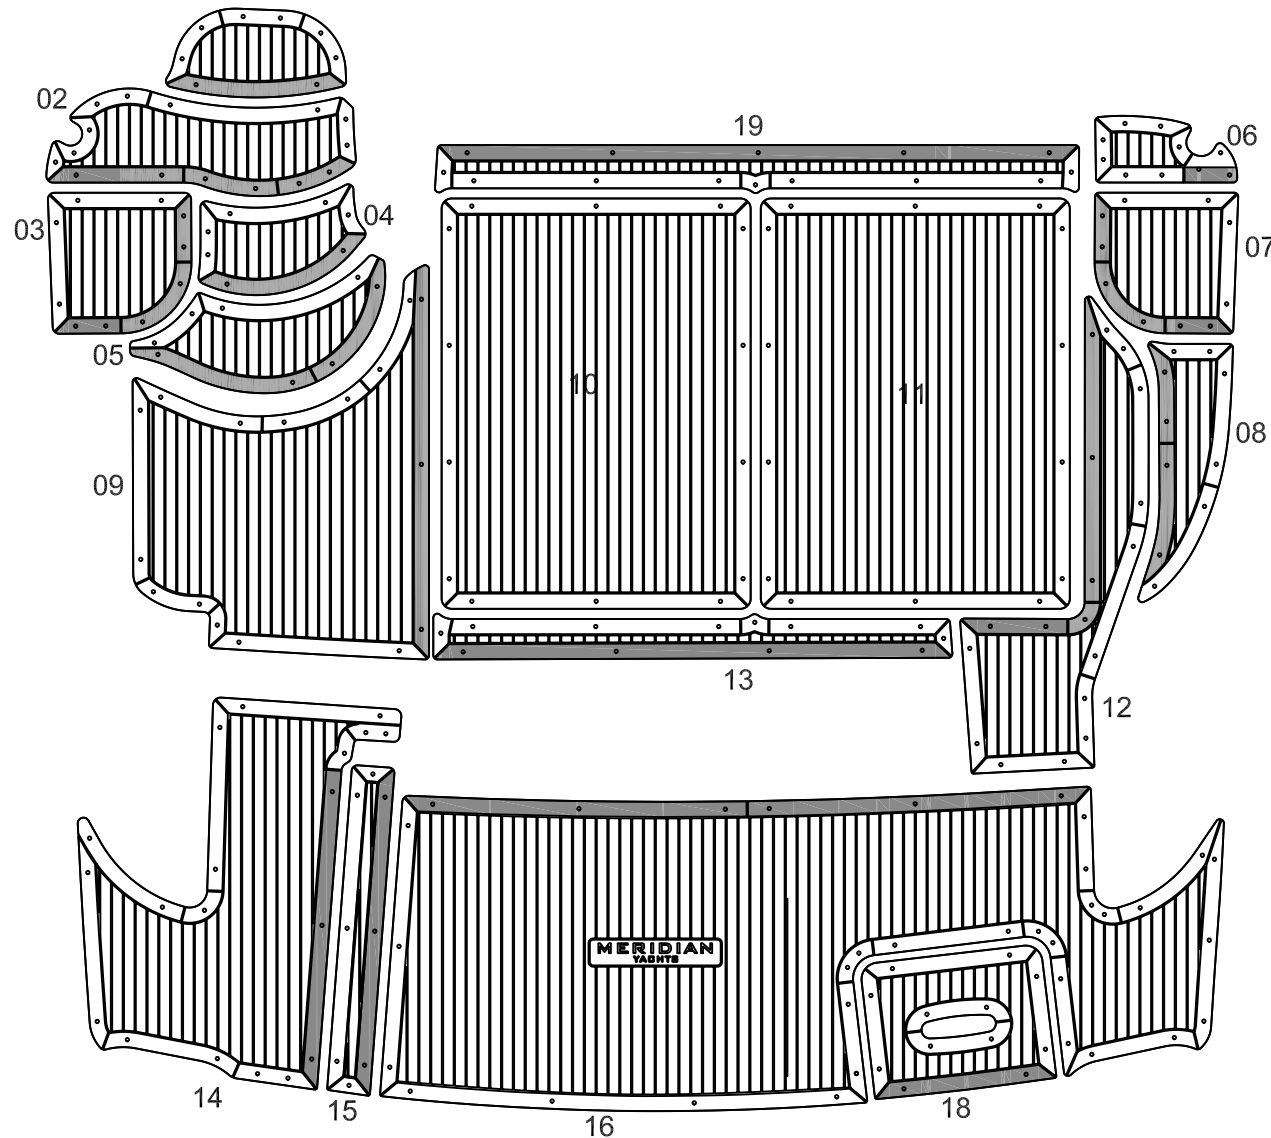

# Meridian 469

Model year :

-

EUDE Model Code :

D469

Set Divisions :

CP 01 - 13, 19

SP 14 - 16, 18

Legend :

CP - Cockpit

SP - Swim Platform

Notes :

Revision date

10 January 2011