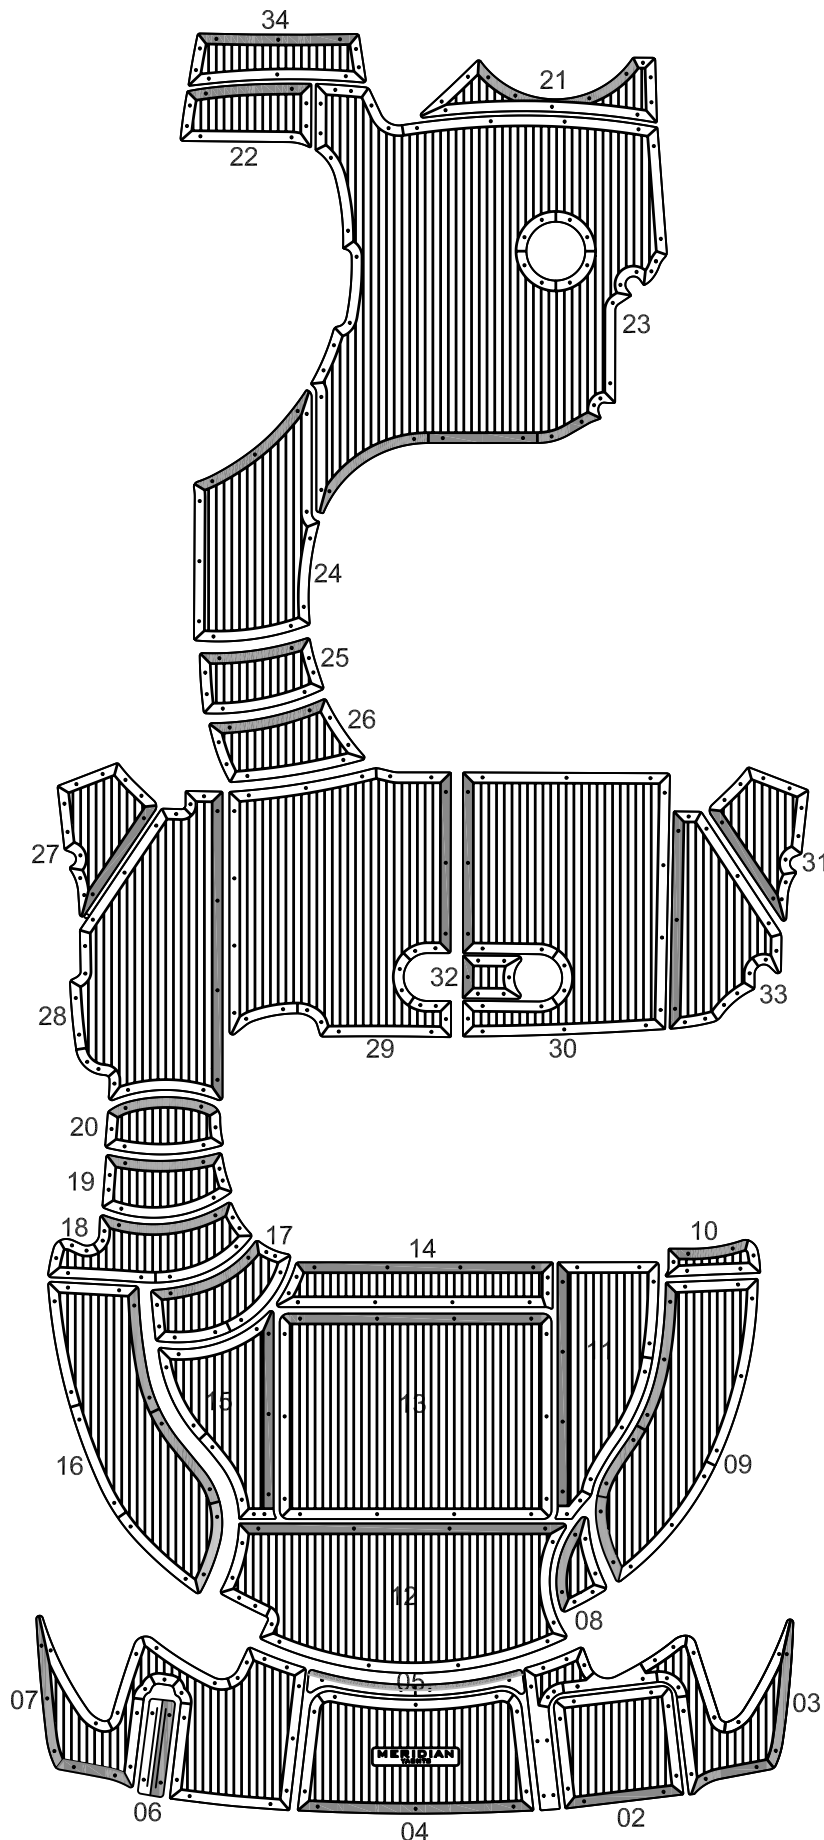

# Meridian 419

Model year :

-

EUDE Model Code :

D419

Set Divisions :

CP	08 - 20
UD	27 - 33
SP	02 - 07
FB	21 - 26, 34

Legend :

CP - Cockpit

UD - Upper Deck

SP - Swim platform

FB - Flybridge

Notes :

Meridian Europe

■ Double tape

Revision Date