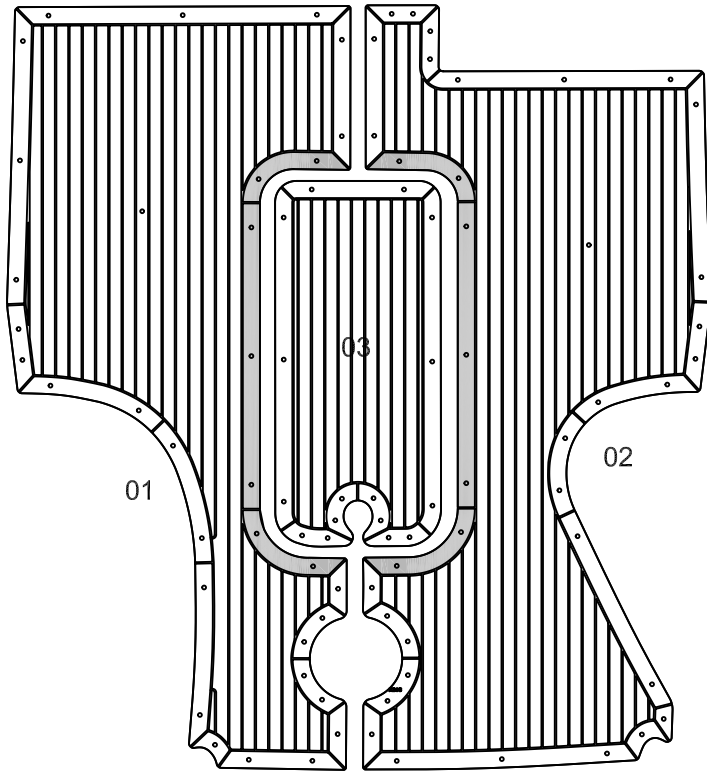

# Maxum 2100 SC3

Model year :

-

EUDE Model Code :

X21C

Set Division :

CP 01 - 03

SP 04, 05

Legend :

CP - Cockpit

SP - Swim Platform

Notes :

■ double tape

Revision Date :

18 March 2008