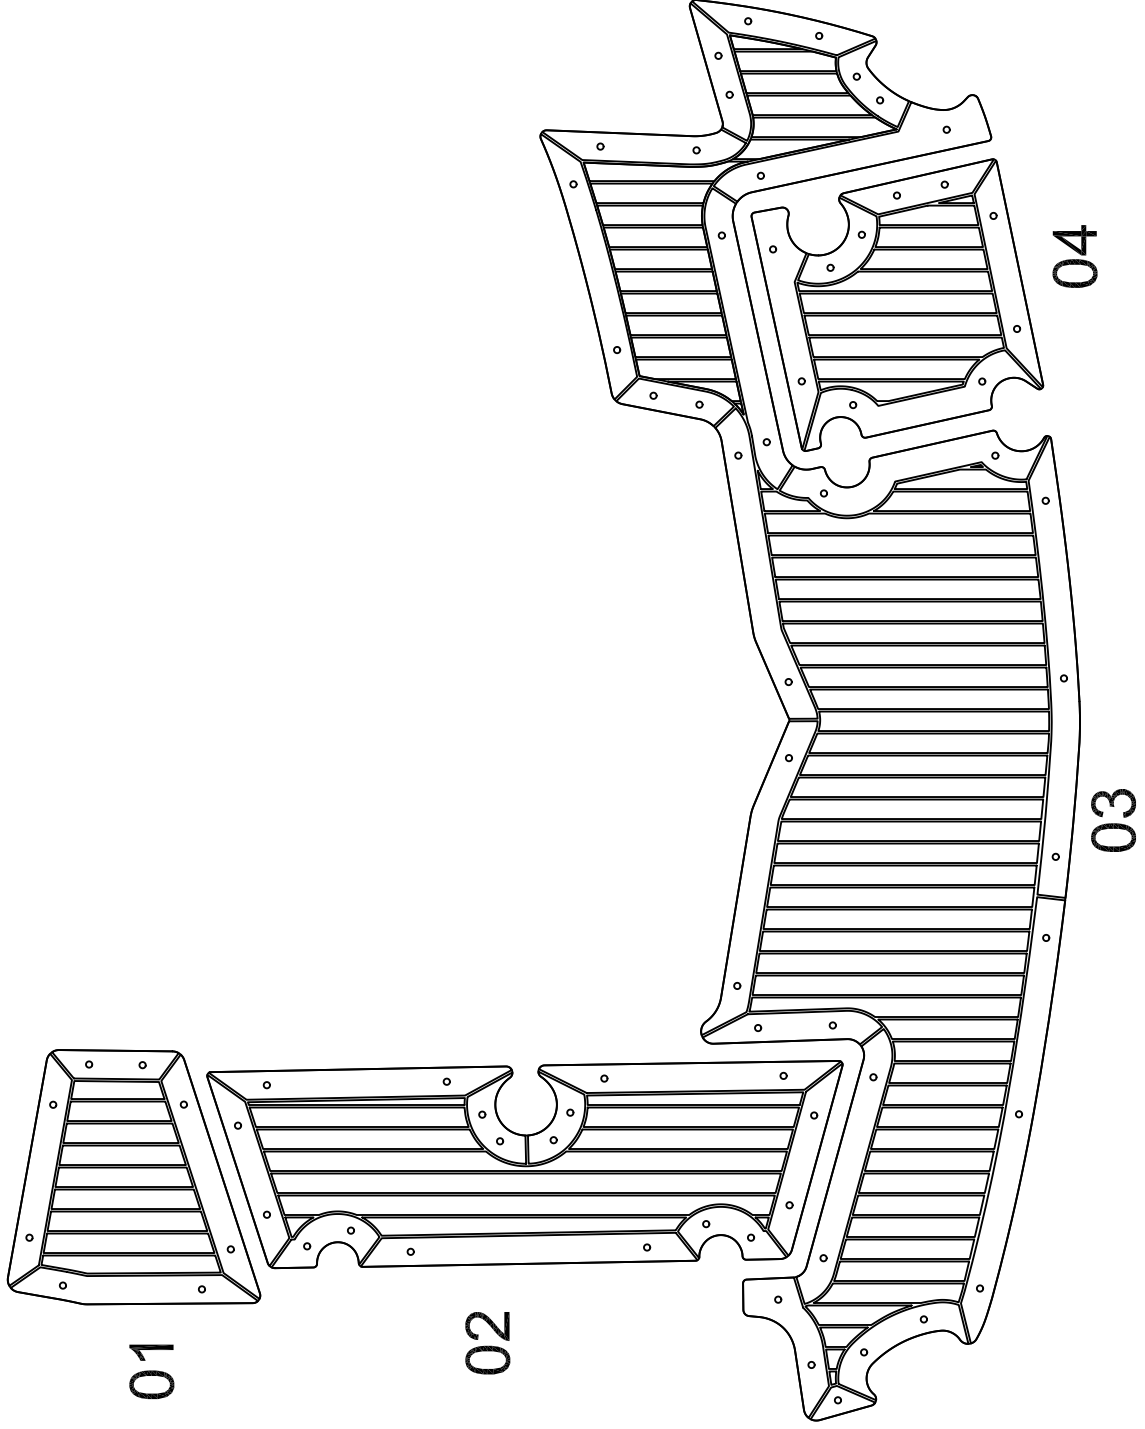

# Larson 218

Model year :  
-

EUDE Model Code :

N218

Set Divisions :

BD 01 - 04

Legend :

BD - Boat Decking