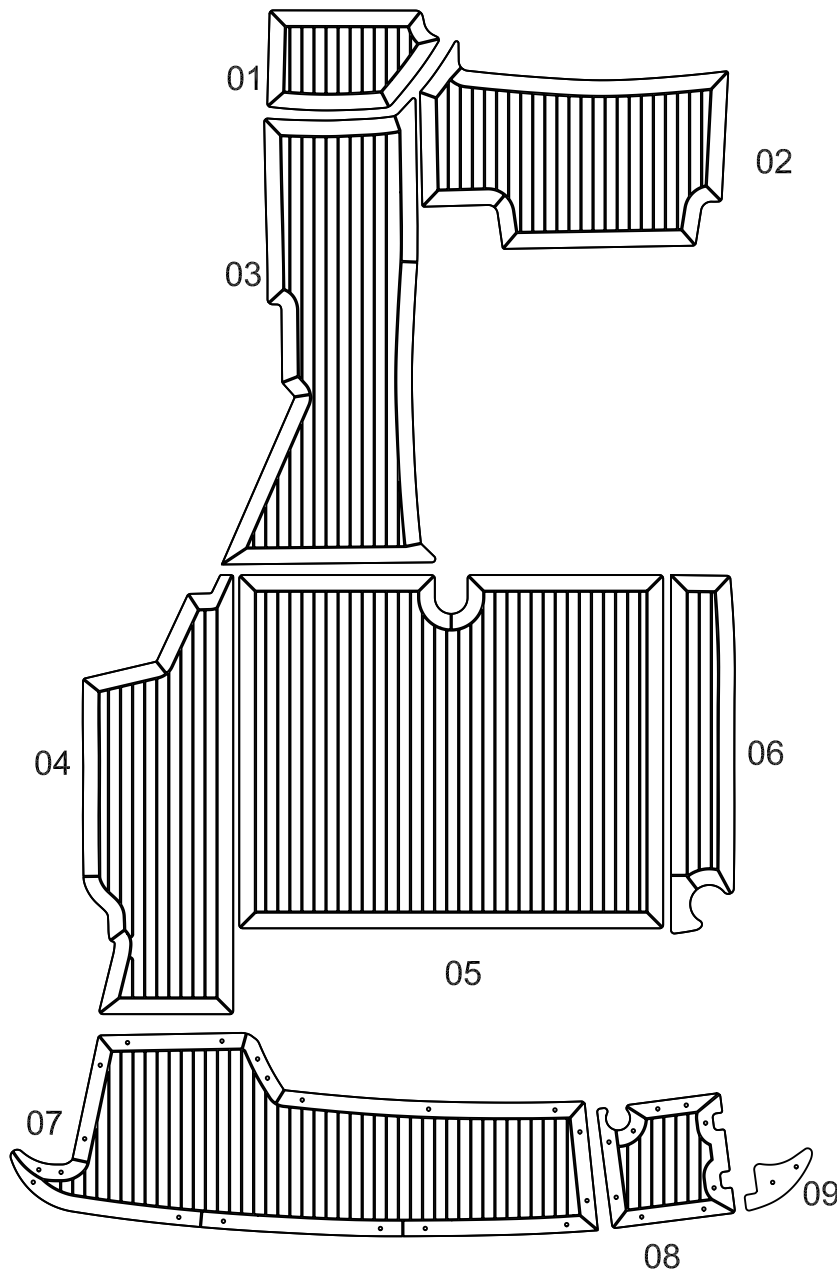

Larson 777 Cabrio

Model year :
2011

EUDE Model Code :
N777

Set Division :

CP 01 - 06

SP 07 - 09

Legend :

CP - Cockpit

SP - Swim Platform

Notes :

Thickness 9mm
Frame/slat : 45/31
R6 atas
NRE, no tape
No hole in CP, hole in SP

Revision Date :
28 June 2011