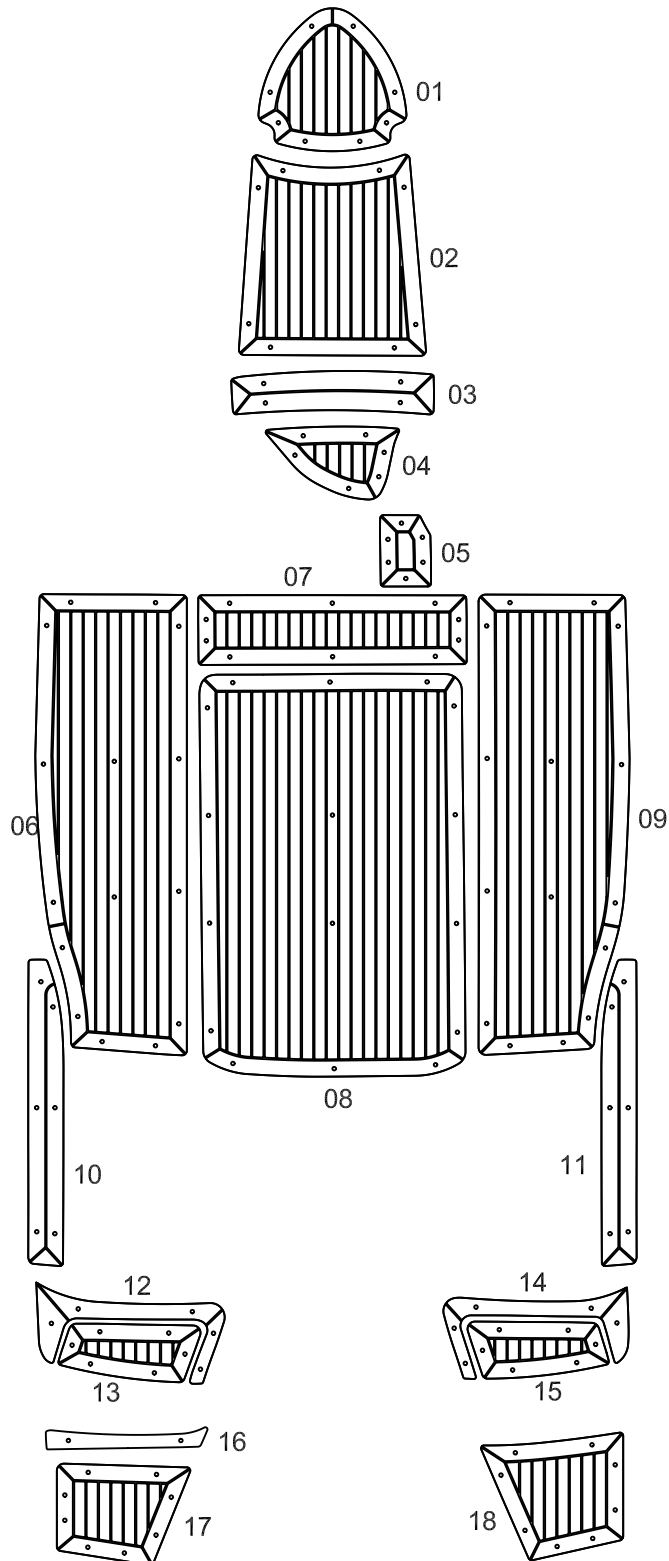

Flipper 630 DC

Model year :

-

EUDE Model Code :

F63E

Set Divisions :

BD 01 - 18

Legend :

BD - Boat Decking

Notes :

Revision Date

10 June 2006