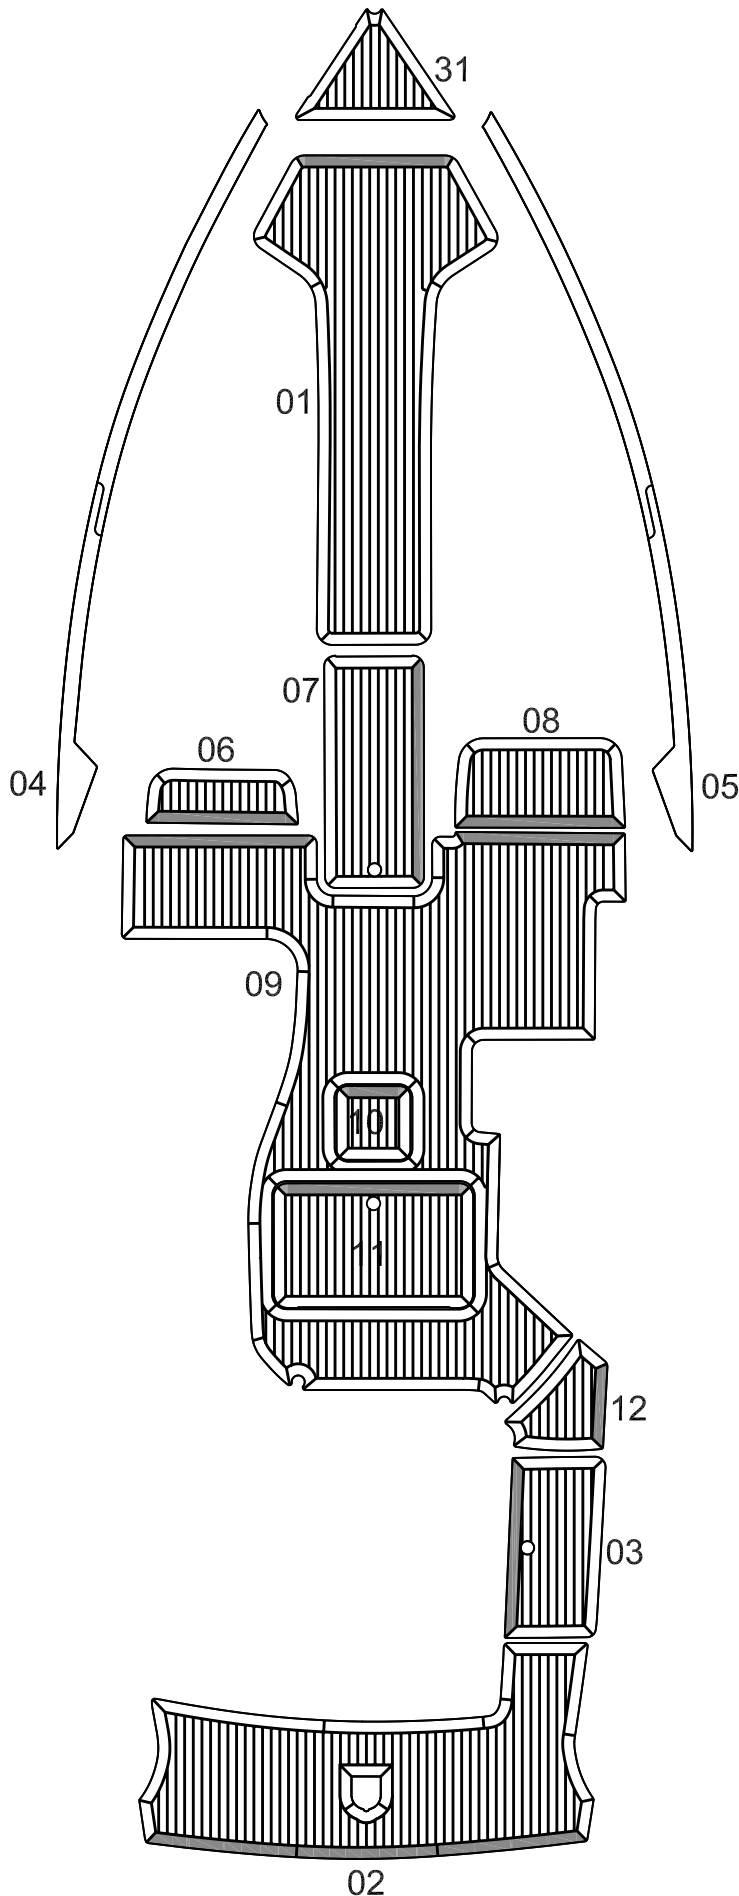

# Cobalt 276

Model year :  
2010

EUDE Model Code :  
B276

Set Divisions :

CP	01, 06-11, 31
RL	04, 05
SP	02
WT	03, 12

Legend :

CP - Cockpit  
RL - Railing  
SP - Swim Platform  
WT - Walkthrough

Notes :

■ Double tape  
9mm thick  
no holes  
NRE  
frame/slat : 45/31

Revision Date  
23 April 2012