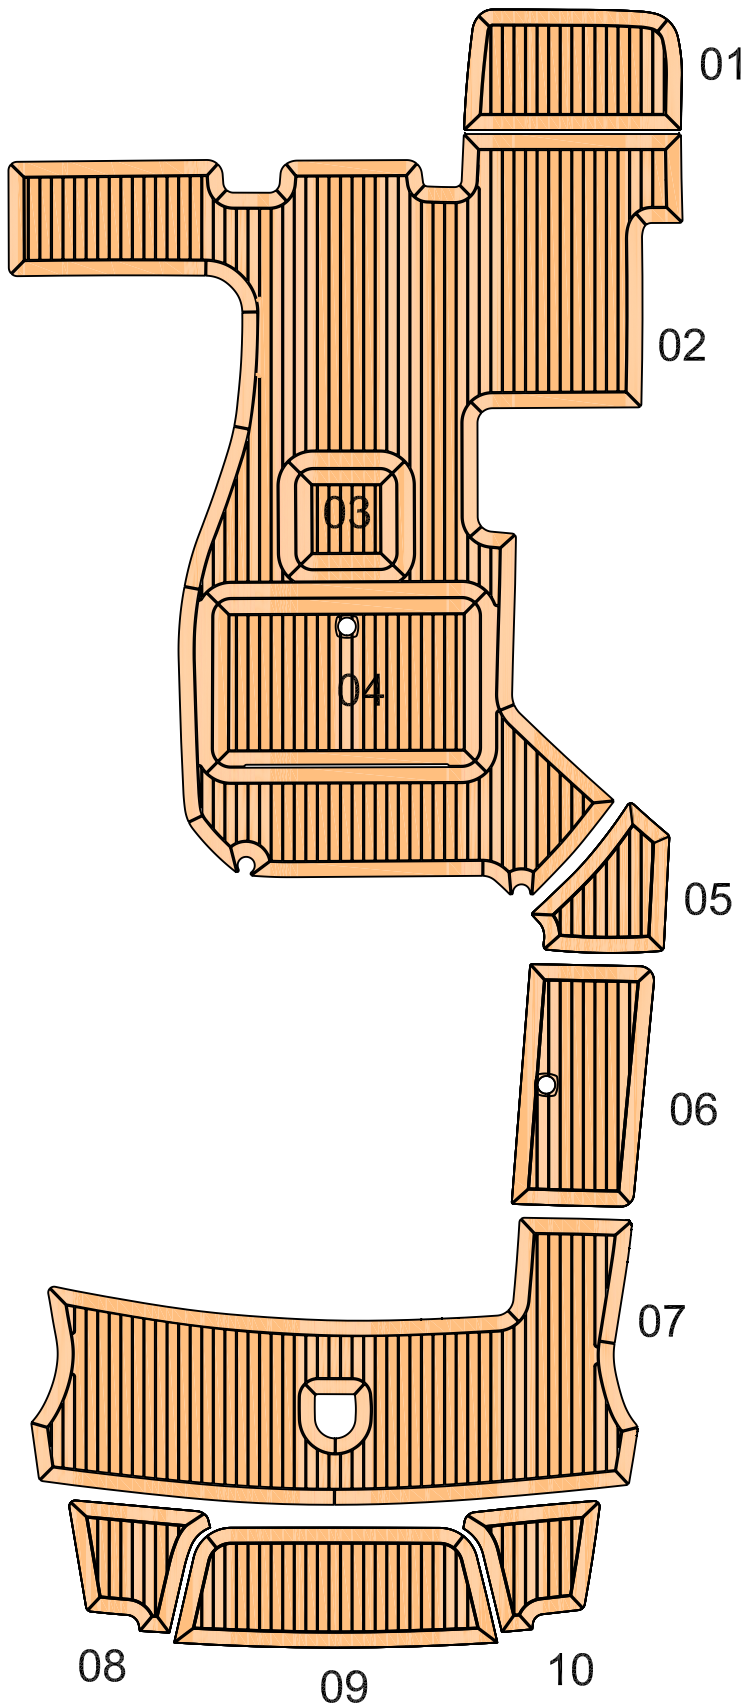

Cobalt 273

Model year :

-

EUDE Model Code :

B273

Set Divisions :

CP	01 - 04
WT	05, 06
AD	07
SP	08 - 10

Legend :

CP - Cockpit

WT - Walkthrough

AD - Aft deck

SP - Swim Platform

Notes :

Revision Date

22 March 2012