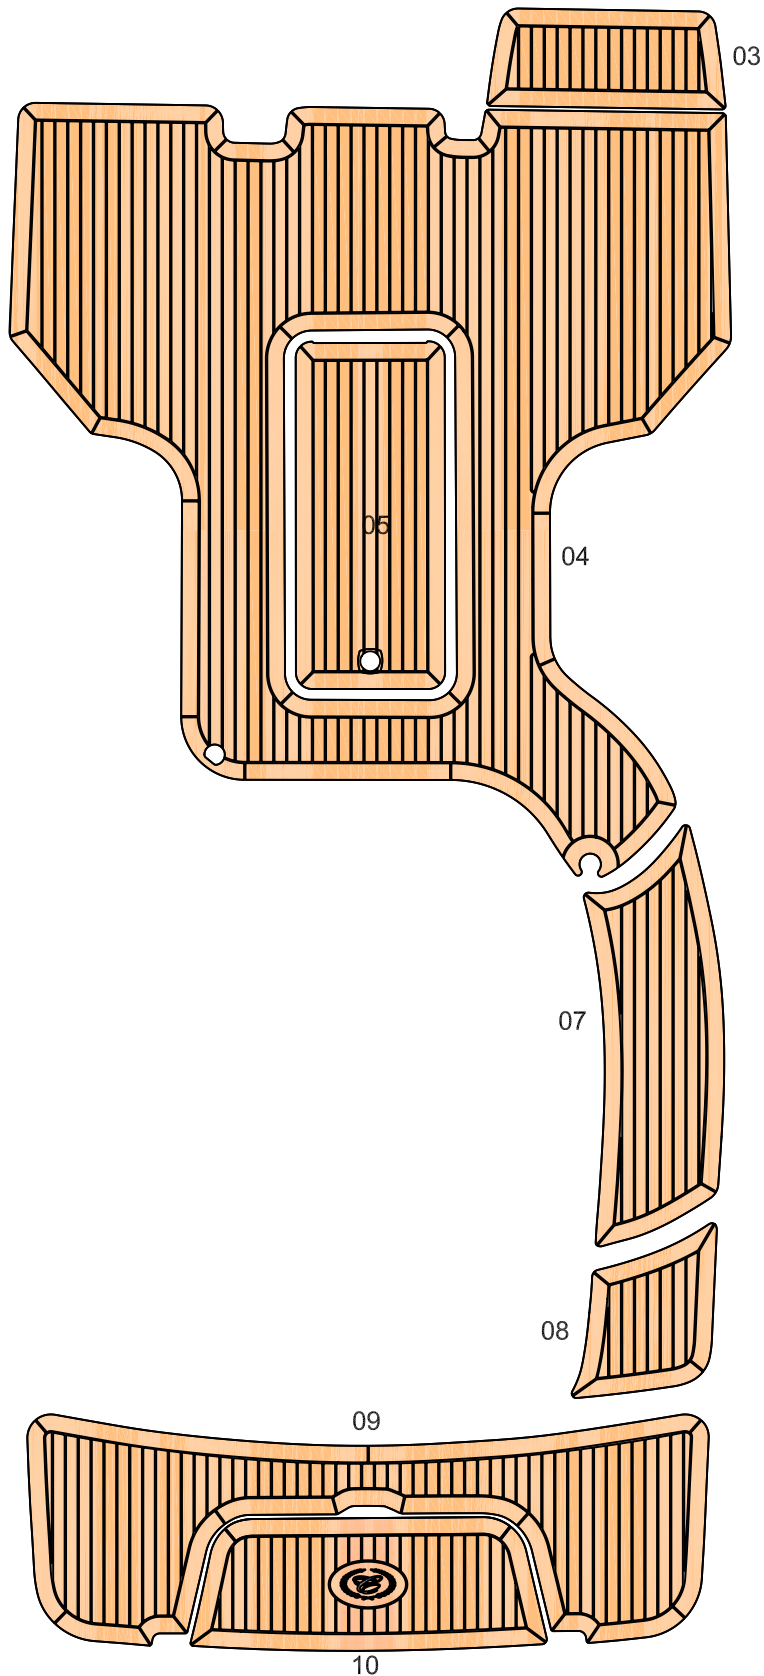

Cobalt 243

Model year :
2010

EUDE Model Code :
B243

Set Divisions :

CP	03 - 05
SP	09, 10
WT	07, 08

Legend :

CP - Cockpit
SP - Swim Platform
WT - Walkthrough

Notes :