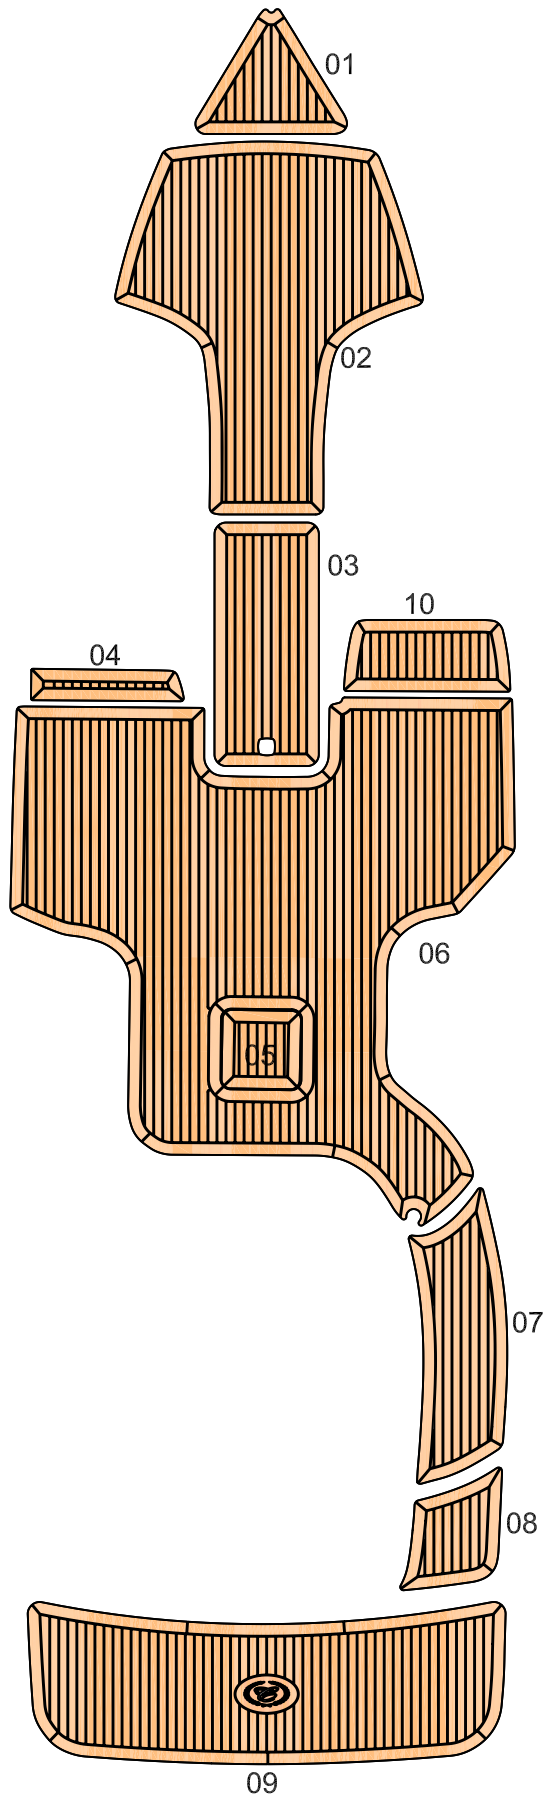

Cobalt 242

Model year :
2010

EUDE Model Code :
B242

Set Divisions :

CP	01 - 06, 10
WT	07, 08
SP	09

Legend :

CP - Cockpit
WT - Walkthrough
SP - Swim platform

Notes :