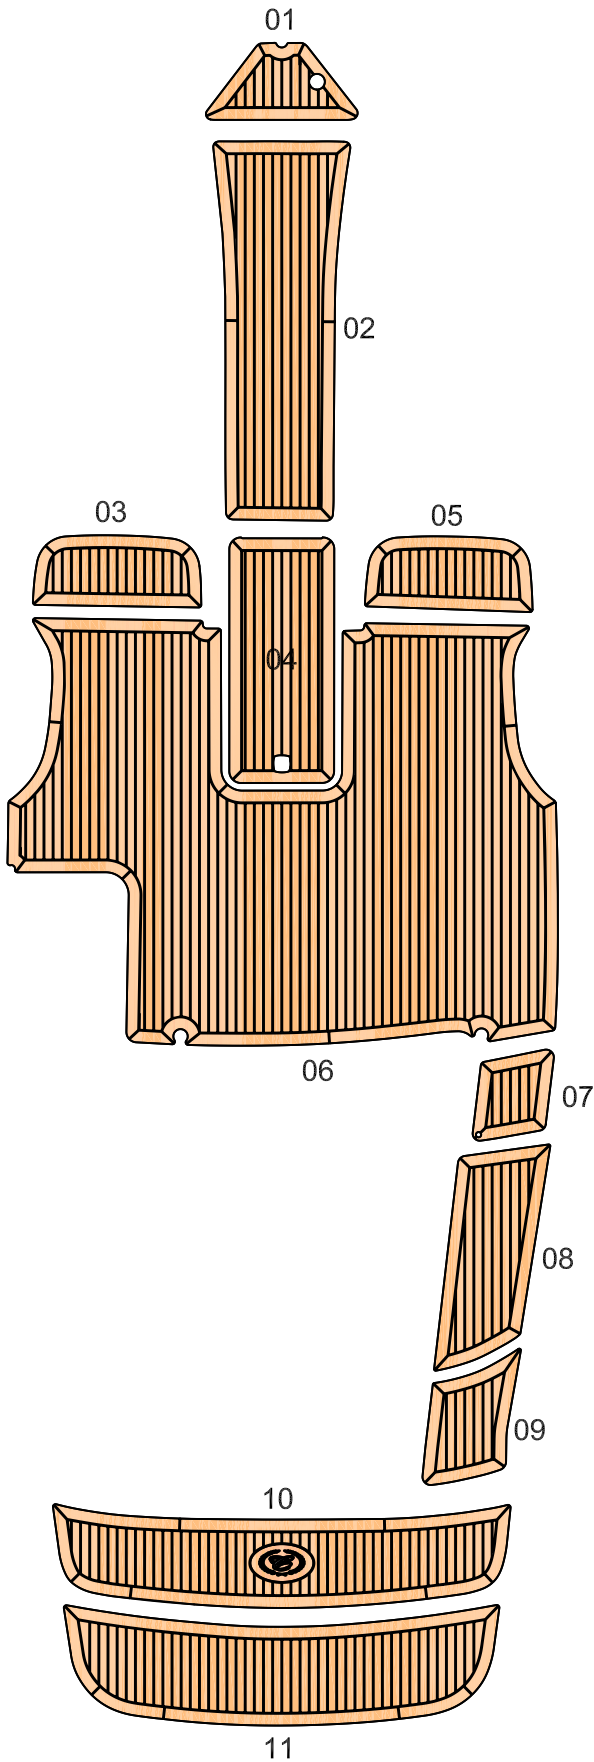

Cobalt 230

Model year :

-

EUDE Model Code :

B230

Set Divisions :

CP 01 - 06

WT 07 - 09

SP 10, 11

Legend :

CP - Cockpit

WT - Walkthrough

SP - Swim platform

Notes :

Revision Month

28 January 2011