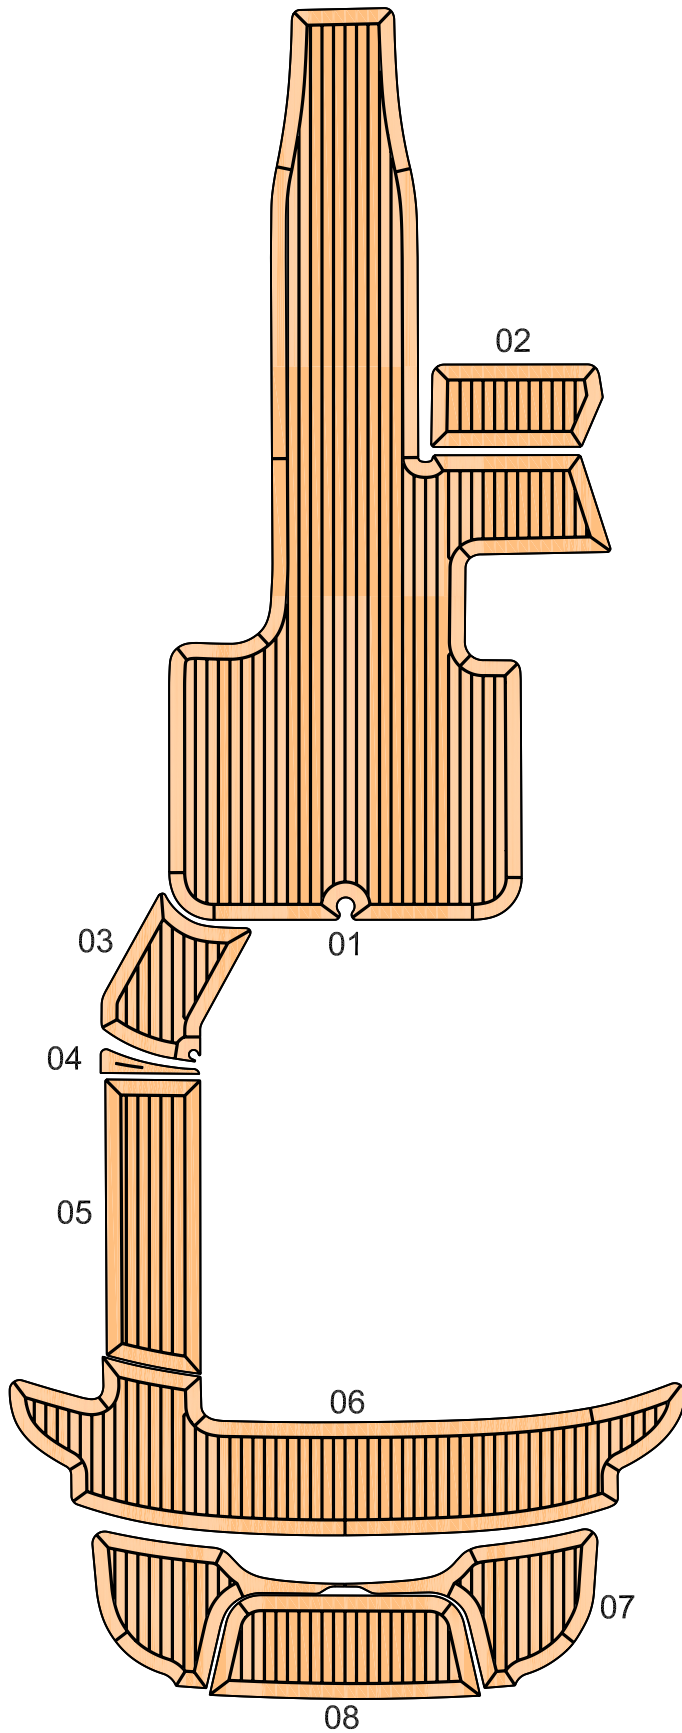

Cobalt 200

Model year :
2011

EUDE Model Code :

B200

Set Divisions :

CP 01, 02

SP 06 - 08

WT 03 - 05

Legend :

CP - Cockpit

SP - Swim platform

WT - Walkthrough

Notes :

Revision Date