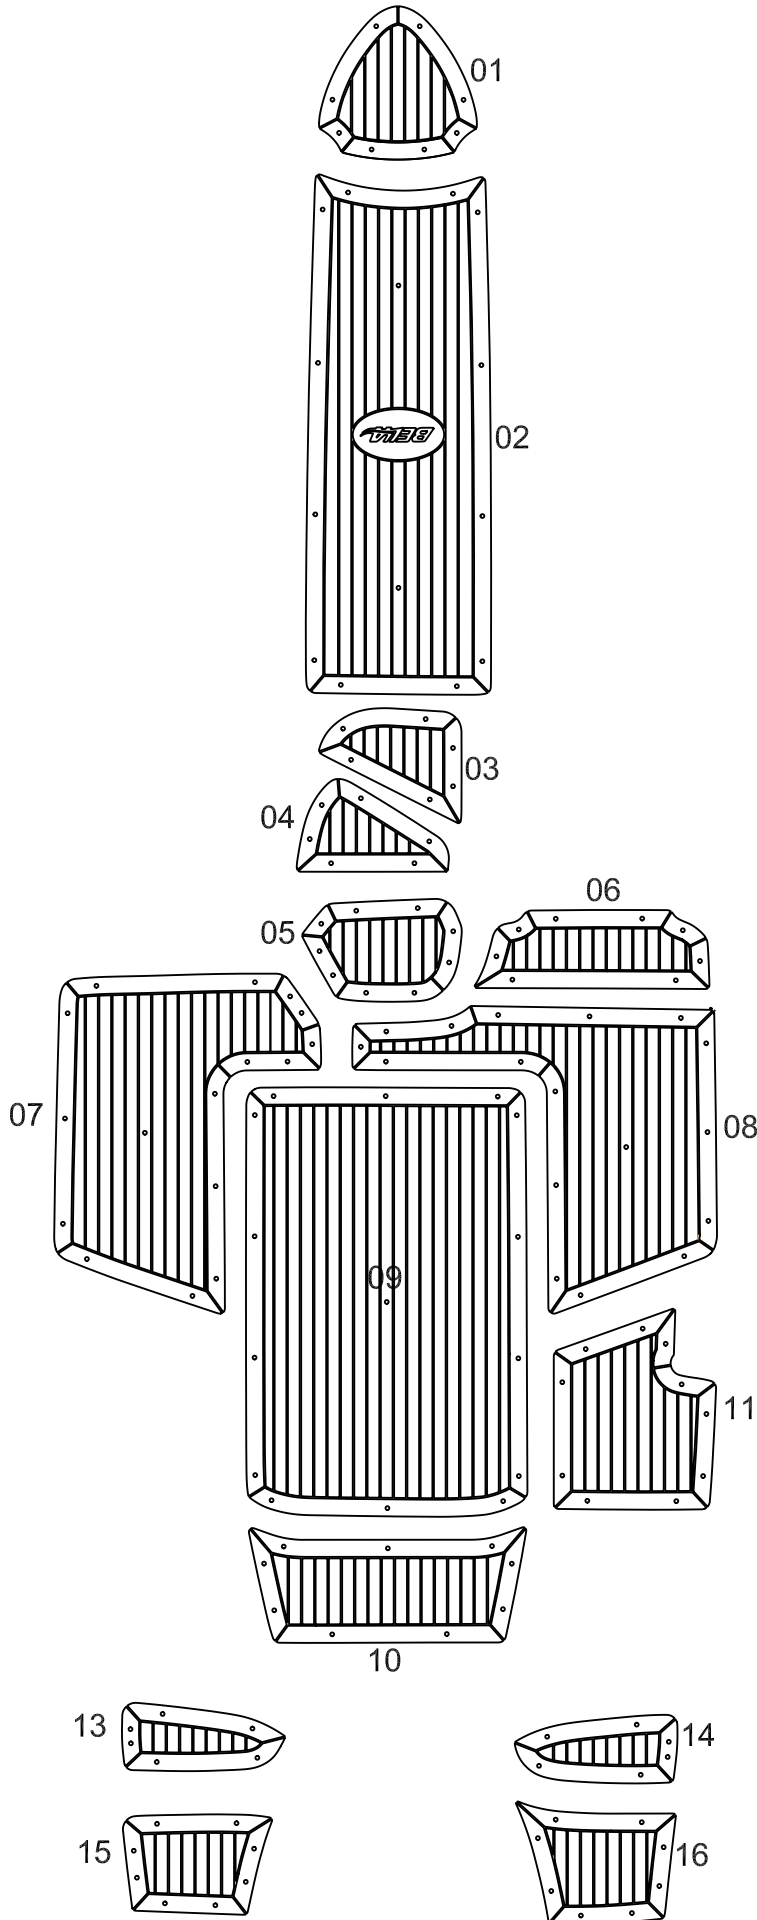

# Bella 620 DC

Model year :

-

EUDE Model Code :

B621

Set Divisions :

FD 01-02

CP 03-11

AD 13-16

Legend :

FD - Fore Deck

CP - Cockpit

AD - Aft Deck

Notes :

Revision Date

27 March 2007