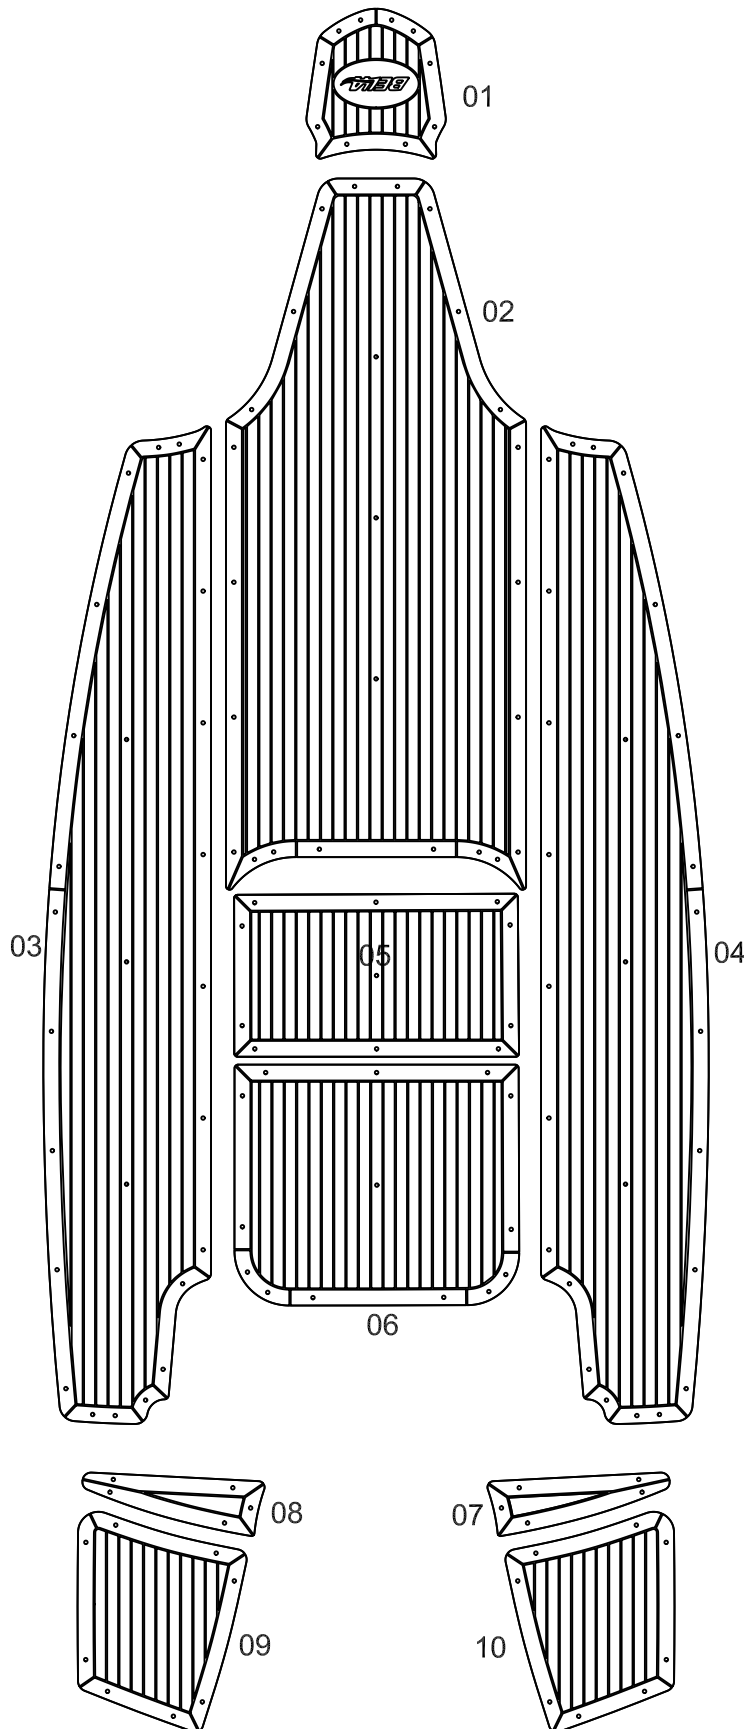

# Bella 600 Ocean/Twin

Model year :

-

EUDE Model Code :

B600

Set Divisions :

BD 01 - 10

Legend :

BD : Boat decking

Notes :

Revision Date

15 February 2007