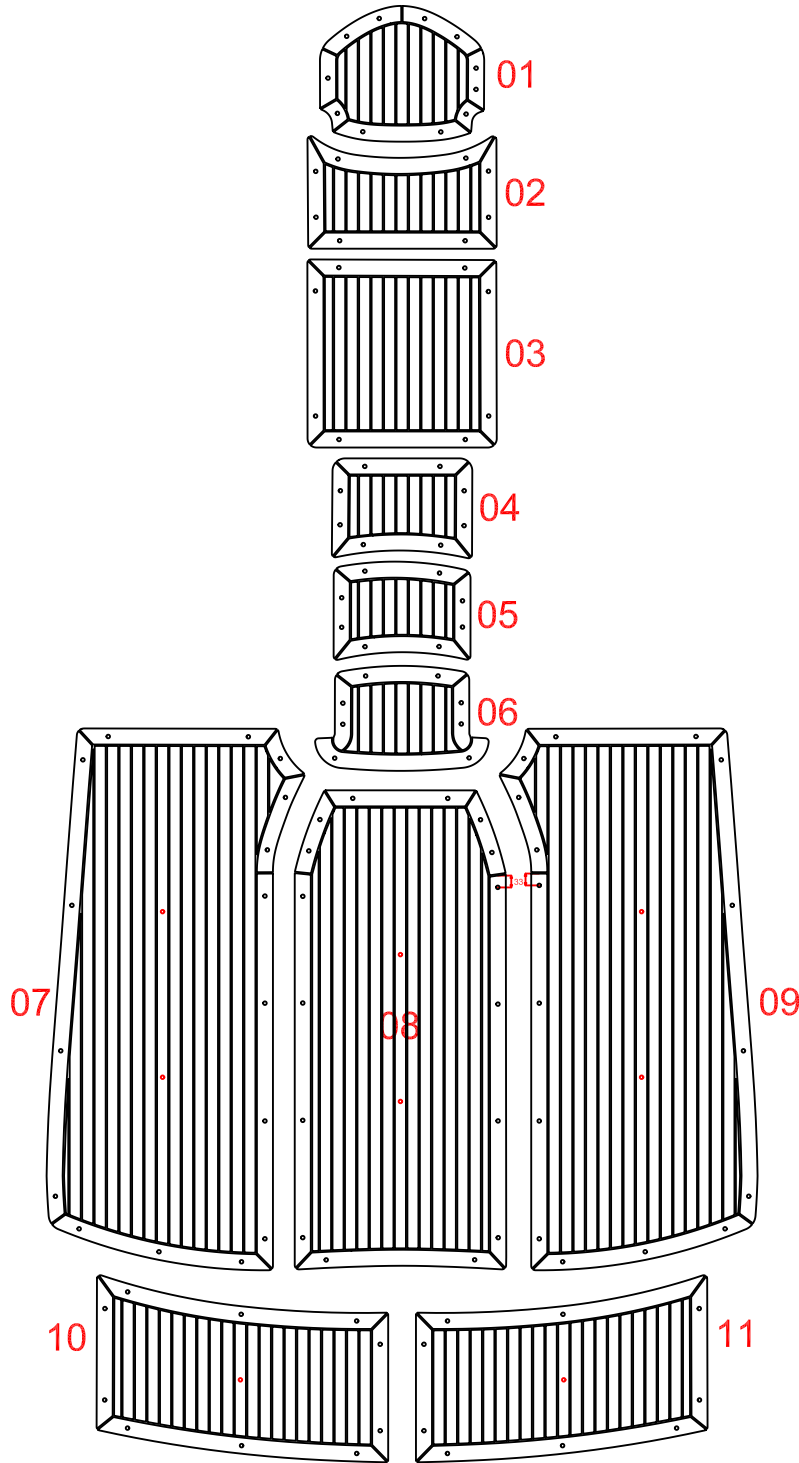

Bella 570 DC

Model	
B57D	
FD	01 - 03
CP	04 - 09
SP	10 - 11
Model year	
2007	
Notes :	
FD - Fore Deck	
CP - Cockpit	
SP - Swimming Platform	
Revision month	
February 2007	