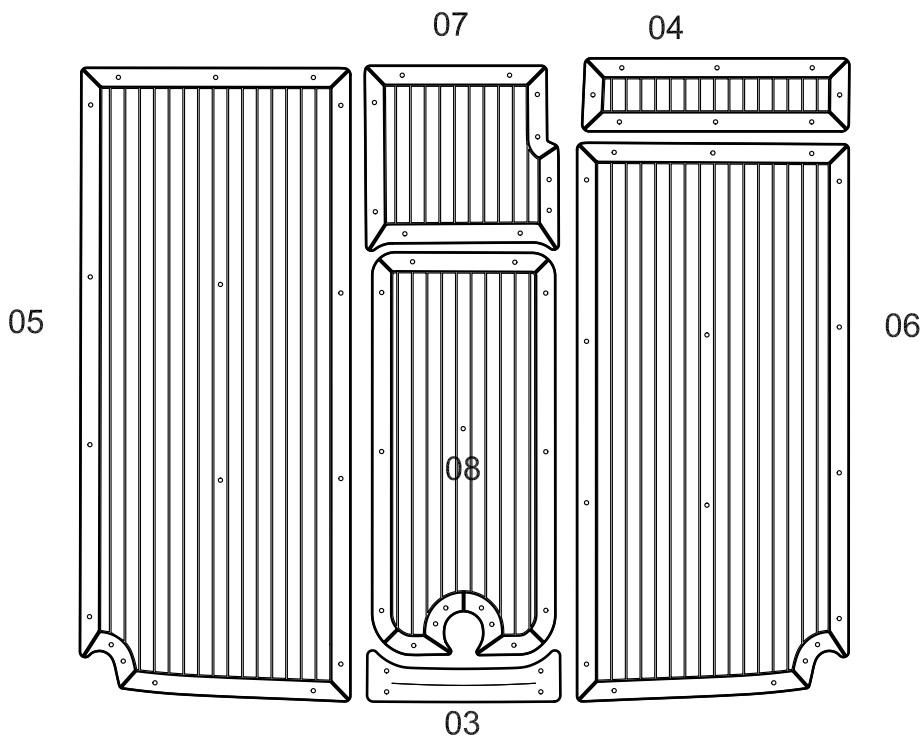

Bayliner 652

Model year :
2010

EUDE Model Code :
L652_2006

Set Division :

CP	03 - 08
AD	11 - 13
SP	14

Legend :

CP - Cockpit
AD - Aft Deck
SP - Swim Platform

Notes :