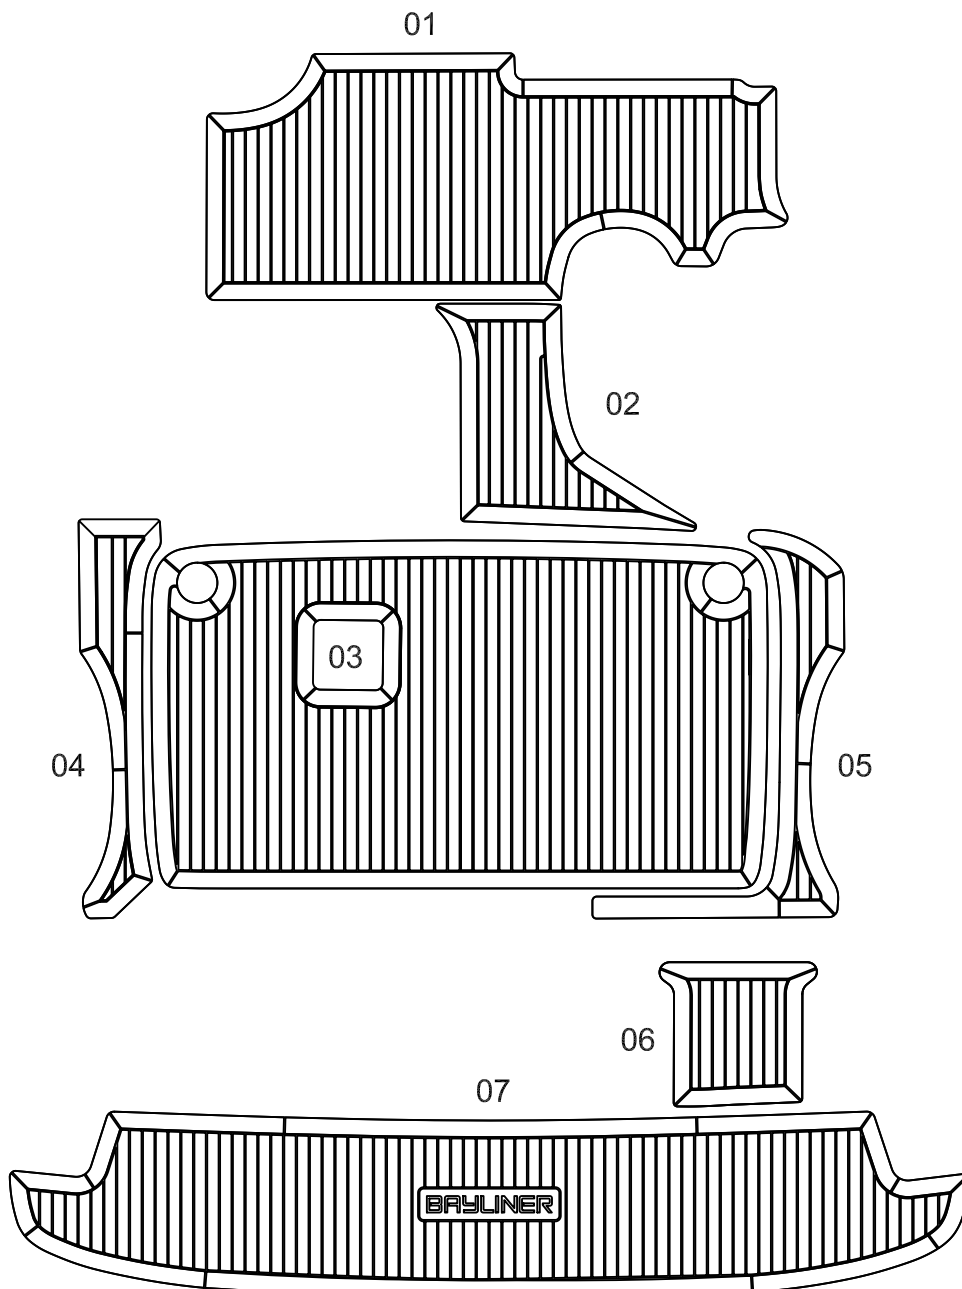

# Bayliner 285 SB

Model year :  
2006

EUDE Model Code :  
L285\_2006

Set Divisions :

CP	01 - 06
SP	07

Legend :

CP - Cockpit

SP - Swim platform

Notes :

Thickness 9mm  
Frame/slat : 45/31  
No Hole  
R6 Upper side  
NRE

Revision Date  
13 March 2007