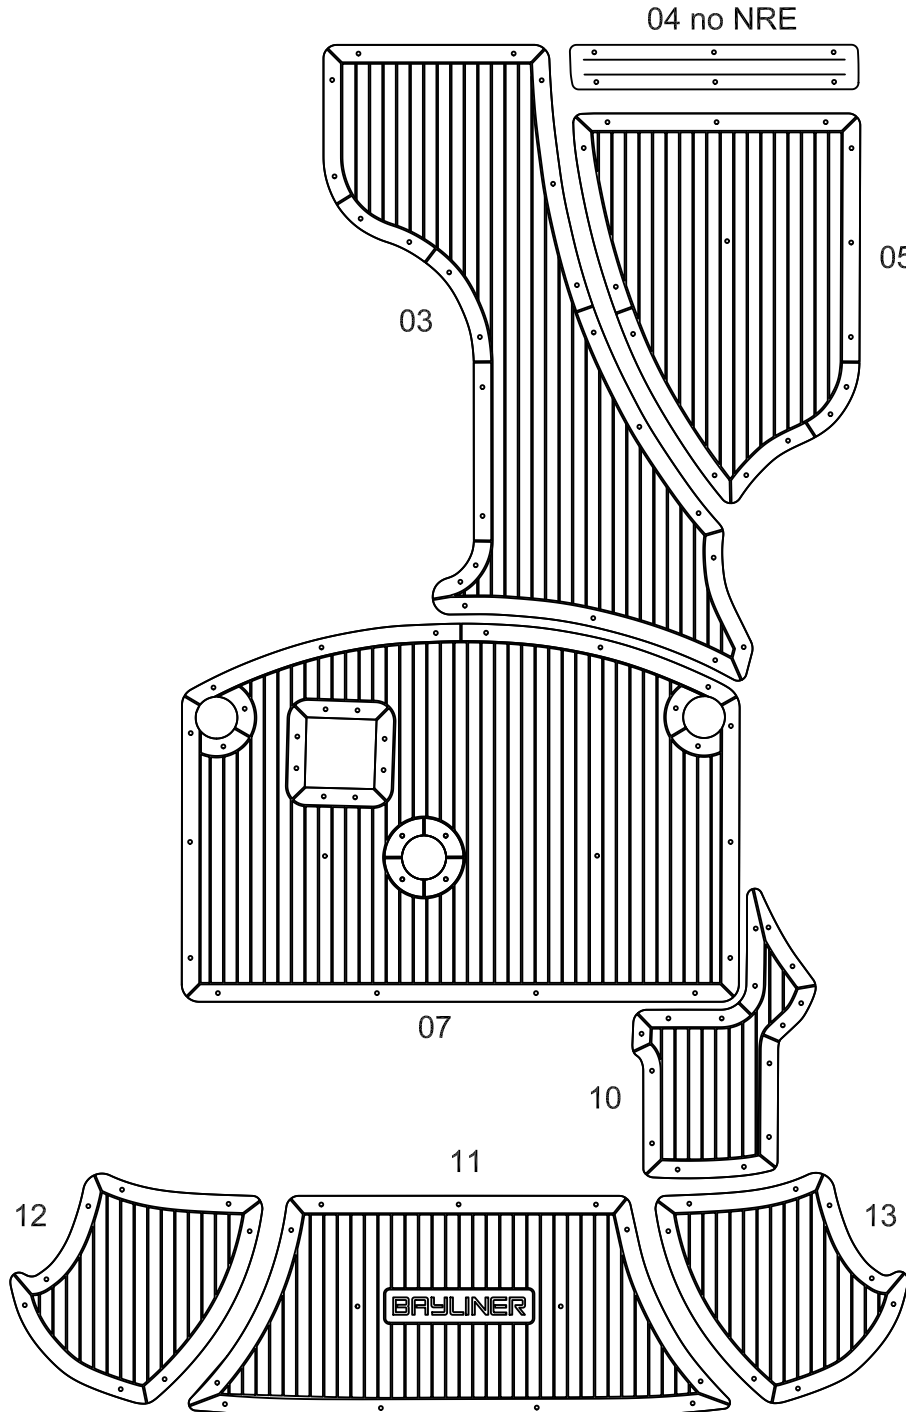

Bayliner 265

Model year :

-

EUDE Model Code :

L265_2006

Set Division :

CP 03 - 05, 07, 10

SP 11 - 13

Legend :

CP - Cockpit

SP - Swim Platform

Notes :

■ double tape

R6 upper side on all pcs

Revision Date :

12 March 2007