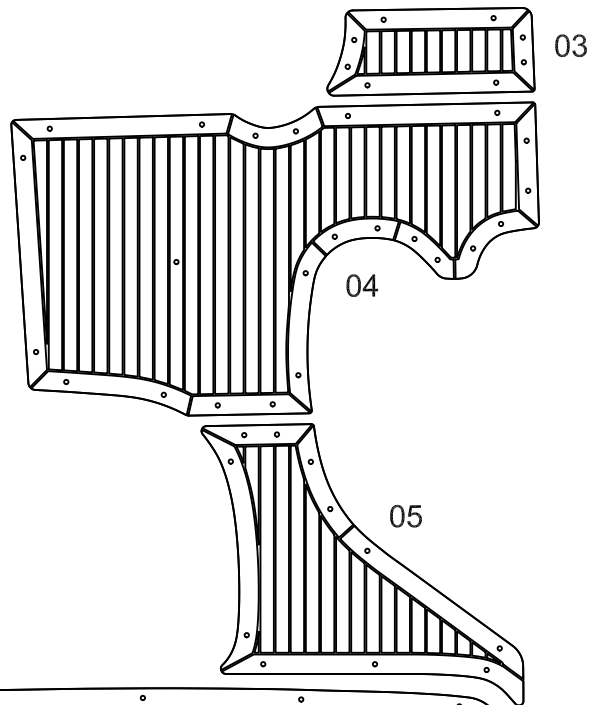

Bayliner 245 SB

Model year :
2010

10

EUDE Model Code :
L245_2006

Set Divisions :

CP	03 - 06, 09
SP	10

Legend :

CP - Cockpit

SP - Swim platform

Notes :

Revision Date
27 March 2007