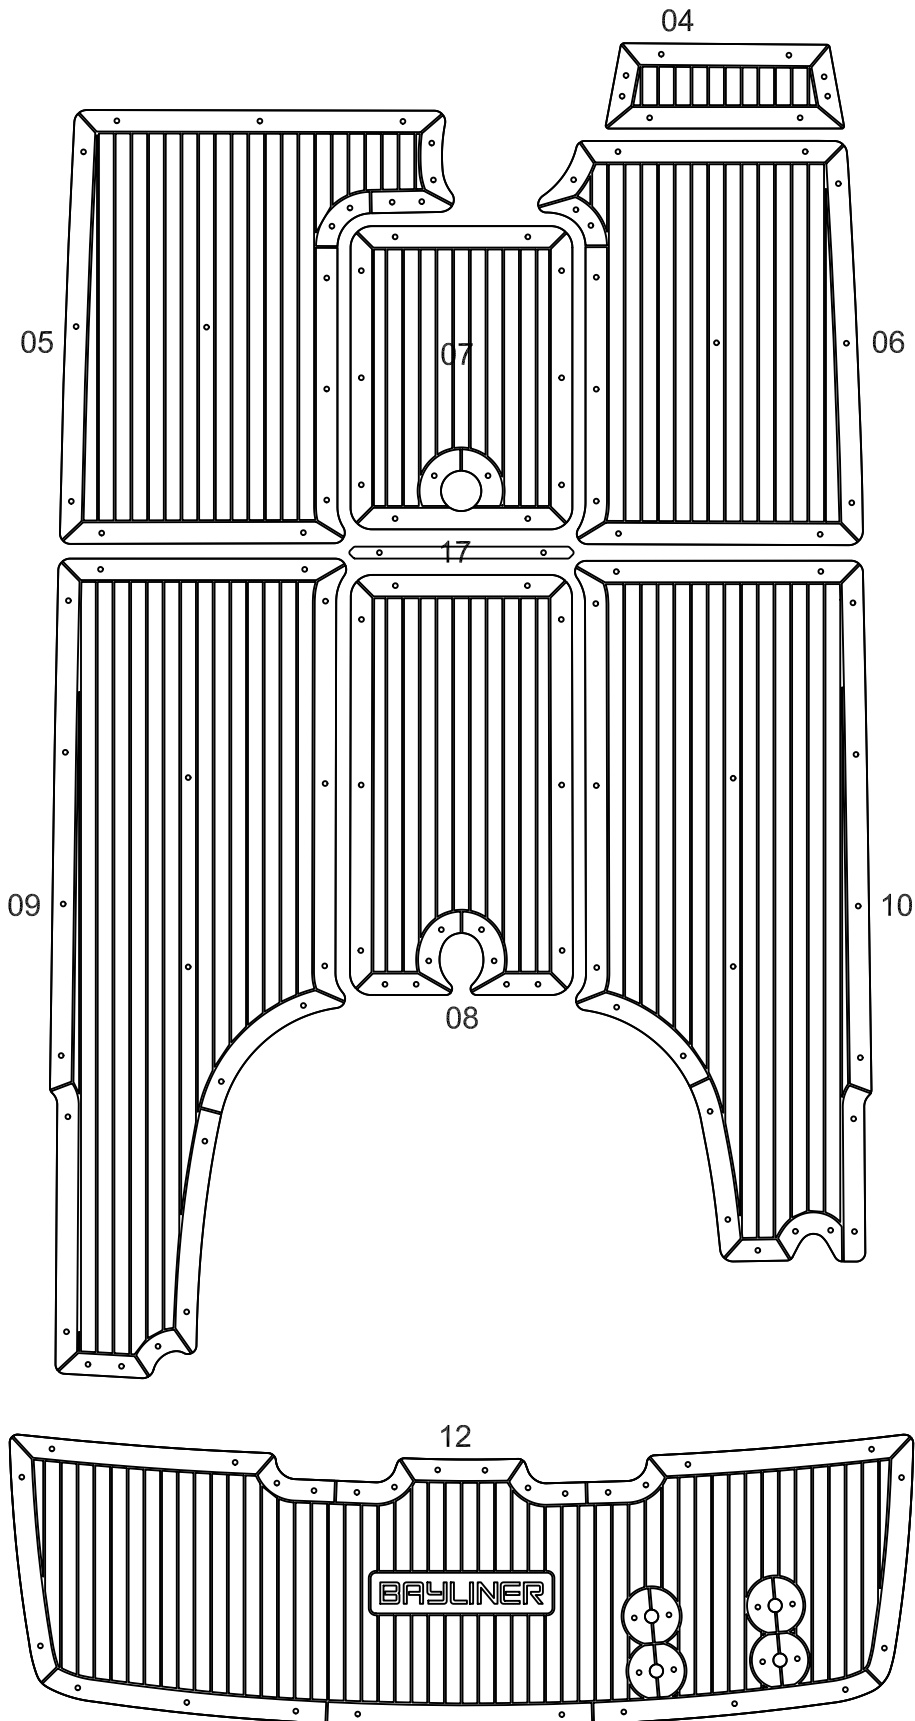

Bayliner 192

Model year :
2006

EUDE Model Code :
L192_2006

Set Division :

CP	04 - 10, 17
SP	12

Legend :
CP - Cockpit
SP - Swim Platform

Notes :

Revision Date :
15 February 2007