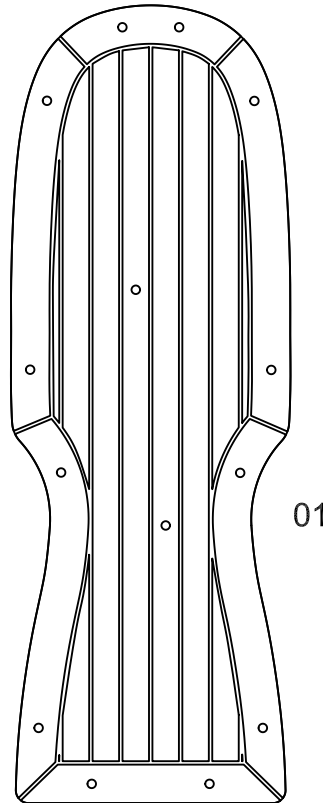

Bayliner 175

Model year :
2010

EUDE Model Code :
L175_2006

Set Divisions :

FD	01
SP	02 - 04

Legend :

FD - Fore Deck

SP - Swim platform