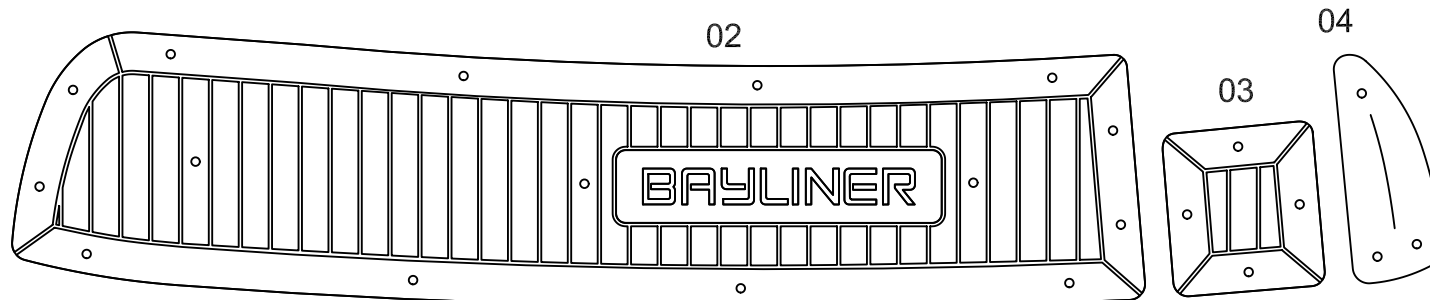

Bayliner 175

Model year :
2010

EUDE Model Code :
L175_2006

Set Divisions :

FD	01
SP	02 - 04

Legend :

FD - Fore Deck

SP - Swim platform