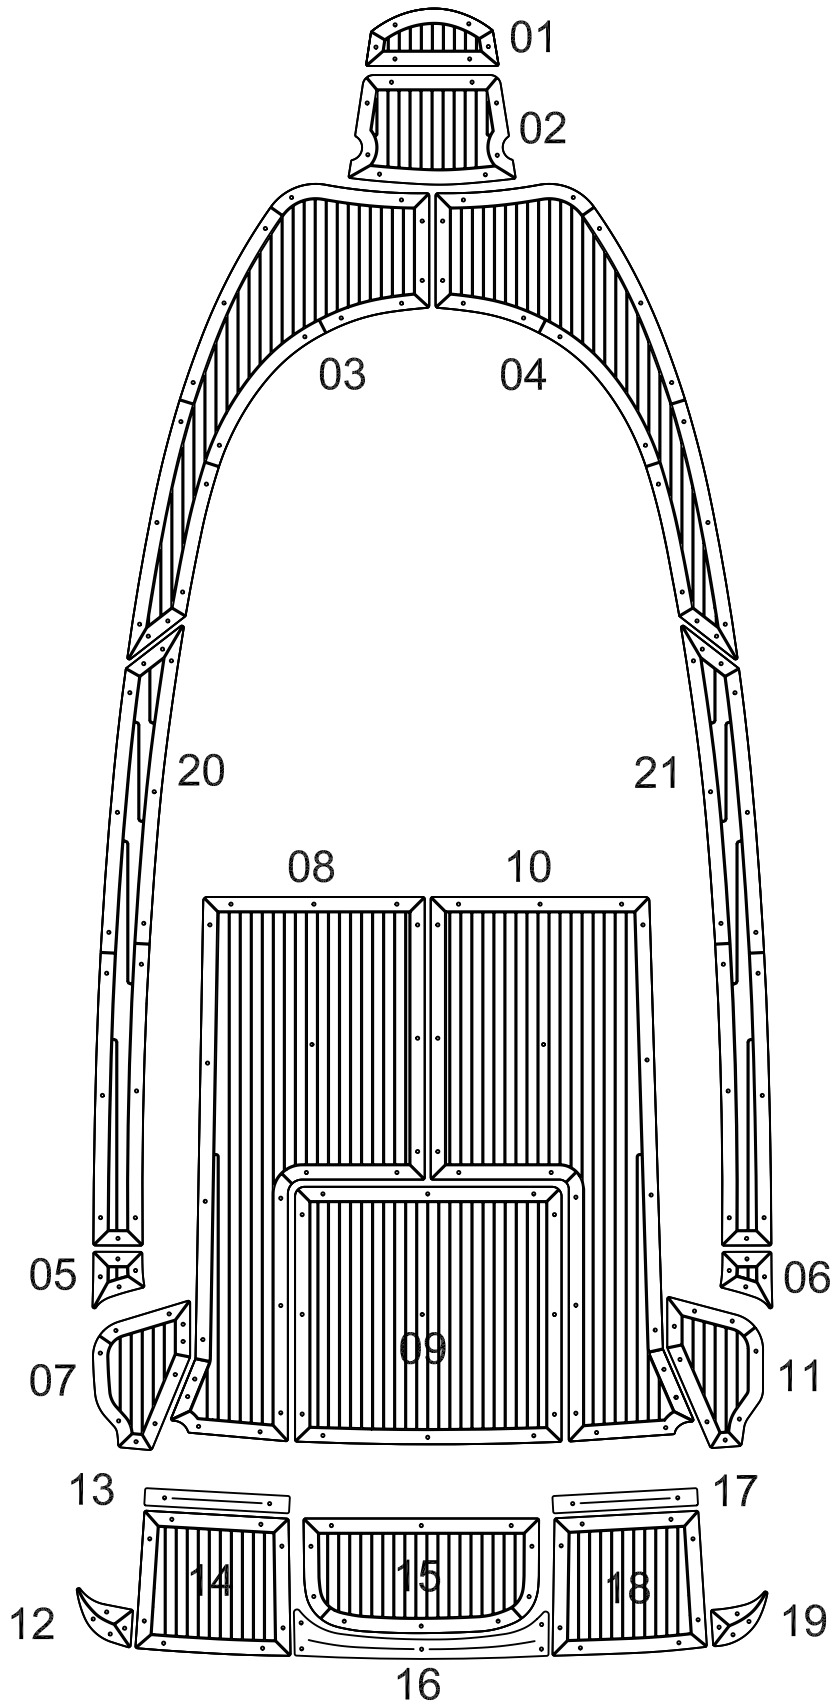

Aquador 21 WAS

Model year :
2010

EUDE Model Code :
Q21S

Set Divisions :

FD	01, 02
CP	03 - 11, 20, 21
SP	12 - 19

Legend :

FD - Foredeck
CP - Cockpit
SP - Swimming Platform

Notes :