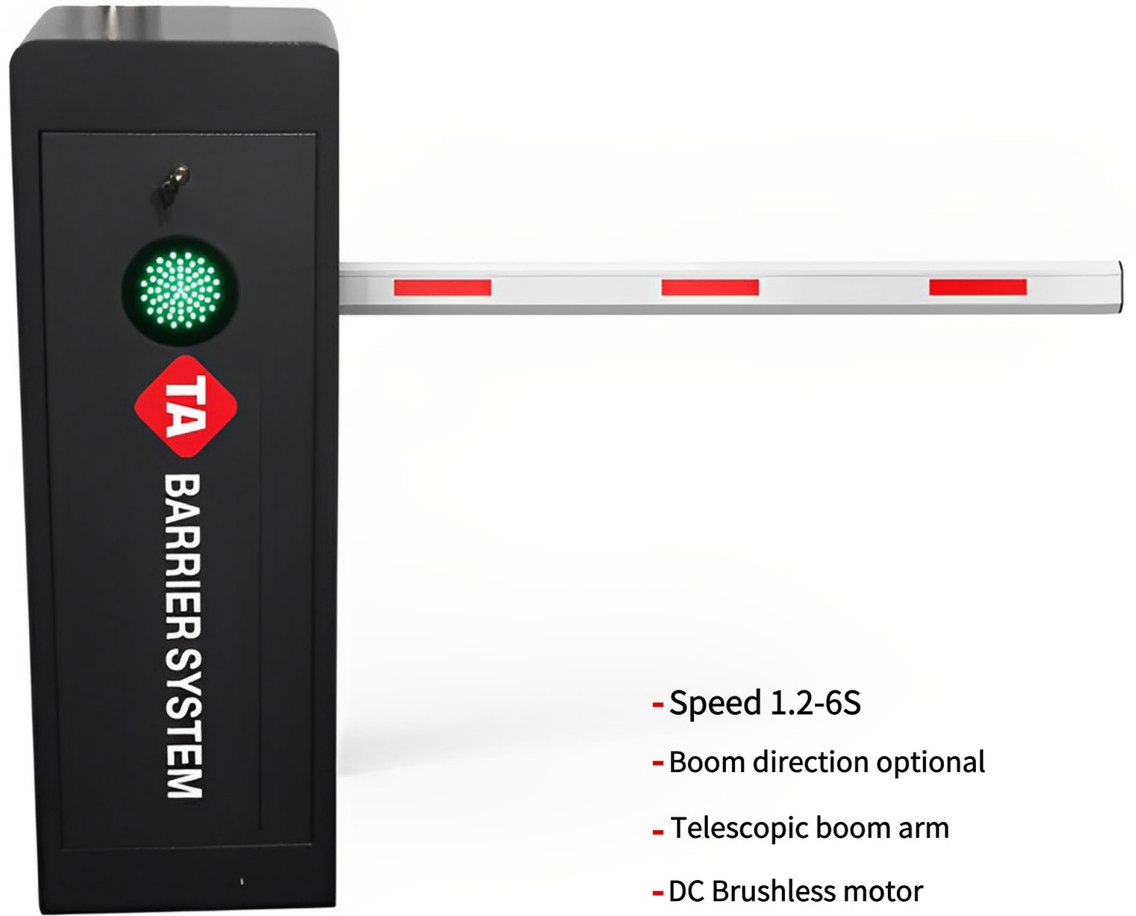

TA-BARRIER GATE
TA-700

شركة طيف الألماس التجارية
Taif Al-almas Trading Company

DC BRUSHLESS BARRIER GATE TA-700

- Speed 1.2-6S
- Boom direction optional
- Telescopic boom arm
- DC Brushless motor

www.taif-alalmas.com 920002961 الرقم الموحد
Unified Number

**TA-BARRIER GATE
TA-700**

شركة طيف الألماس التجارية
Taif Al-almas Trading Company

Product Specification

Module Name	TA-700	
Max Boom Length	6M	
Open/close Speed	1.2s to 6s(Depending on arm length)	
Technical Specification	Power Supply	DC24V
	Dimension	230*320*1440mm
	Working Temperature	-40°C ~ 60°C
	Rated Current	8.58A
	Rated Power	140W
	Motor No-load Speed	1850rpm
	Output Power	56.8N.m
	Humidity	≤90%
	Remote Control Distanc	≤100m(open,sunny weather)
	Protection Grade	IP54
	Weight(kg)	30kg