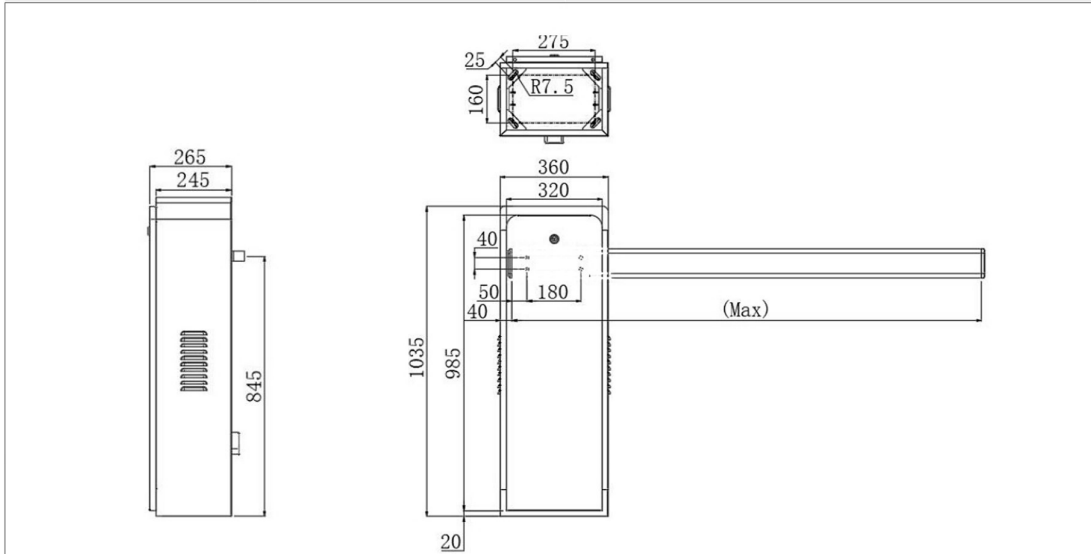

TA-BARRIER GATE
TA-700

شركة طيف الألماس التجارية
Taif Al-almas Trading Company

DC BRUSHLESS BARRIER GATE TA-700

- Speed 1.2-6S
- Boom direction optional
- Telescopic boom arm
- DC Brushless motor

www.taif-alalmas.com 920002961 الرقم الموحد
Unified Number

**TA-BARRIER GATE
TA-700**

شركة طيف الألماس التجارية
Taif Al-almas Trading Company

Product Specification

Module Name	TA-700	
Max Boom Length	6M	
Open/close Speed	1.2s to 6s(Depending on arm length)	
Technical Specification	Power Supply	DC24V
	Dimension	230*320*1440mm
	Working Temperature	-40°C ~ 60°C
	Rated Current	8.58A
	Rated Power	140W
	Motor No-load Speed	1850rpm
	Output Power	56.8N.m
	Humidity	≤90%
	Remote Control Distanc	≤100m(open,sunny weather)
	Protection Grade	IP54
	Weight(kg)	30kg