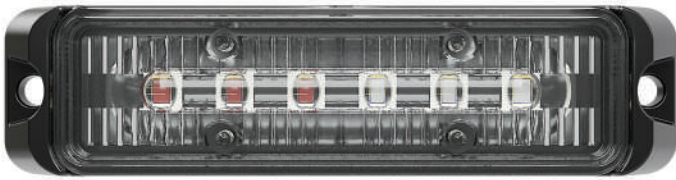

FLEX 6 SERIES

GRILL LIGHTS

LED GRILLE LIGHT HEAD

FEATURES

- SAE CLASS I**: SAE Class 1
- 30 PATTERN**: 30 Flash Patterns
- 7th Generation LED**: 7th Generation LED
- Built in Flasher**: Built in Flasher
- PATTERN**: Pattern Memory Recall
- FIT**: Fit Anywhere
- HEAT SINK**: Heat Sink
- MOUNTING**: Mounting Flange
- TBT**: Turn, Brake Tail Light
- 5 WARRANTY**: 5 yr Warranty
- SYNC**: Sync. Between Multiple Units