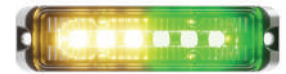

FLEX 6 SERIES

GRILL LIGHTS

LED GRILLE LIGHT HEAD

FEATURES

- **SAE CLASS I**: SAE Class 1
- **30 PATTERN**: 30 Flash Patterns
- **7th Generation LED**: 7th Generation LED
- **Built in Flasher**: Built in Flasher
- **PATTERN**: Pattern Memory Recall
- **FIT**: Fit Anywhere
- **HEAT SINK**: Heat Sink
- **MOUNTING**: Mounting Flange
- **TBT**: Turn, Brake Tail Light
- **5 WARRANTY**: 5 yr Warranty
- **SYNC**: Sync. Between Multiple Units

- **Standard Industry Size**
- **IP67-Rated Waterproof**
- **Dustproof & Shockproof**
- **Energy Efficient LEDs**

SPECIFICATION

SKU	Flex 6-XX
Product Dimensions	3.87" x 0.97" x 0.65"
Item Weight	3 Ounces
Bulb Type	LED
Amperage	1.5 A
Voltage	10-30 VDC
Wattage	18 W
LED Count	6 LED
Waterproof	IP67 Rated
Light Spread	Linear Spread
Color Type	Single/Split Color
Available Colors	<table border="0"> <tr> <td>Amber</td><td></td> <td>Purple</td><td></td> </tr> <tr> <td>Blue</td><td></td> <td>Red</td><td></td> </tr> <tr> <td>Green</td><td></td> <td>White</td><td></td> </tr> <tr> <td>Amber/Blue</td><td></td> <td></td><td></td> </tr> <tr> <td>Amber/Green</td><td></td> <td></td><td></td> </tr> <tr> <td>Amber/Red</td><td></td> <td></td><td></td> </tr> <tr> <td>Amber/White</td><td></td> <td></td><td></td> </tr> <tr> <td>Blue/White</td><td></td> <td></td><td></td> </tr> <tr> <td>Green/White</td><td></td> <td></td><td></td> </tr> <tr> <td>Purple/White</td><td></td> <td></td><td></td> </tr> <tr> <td>Red/Blue</td><td></td> <td></td><td></td> </tr> <tr> <td>Red/White</td><td></td> <td></td><td></td> </tr> </table>

Flex 6-AG