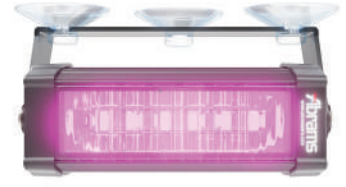

FOCUS 1X SERIES

FOCUS LED DASH LIGHT

FEATURES

SAE Class 1

52 Flash Patterns

7th Generation LED

Built in Flasher

Pattern Memory Recall

Cigarette Adapter

Heat Sink

Mounting Flange

Turn, Brake Tail Light

Sync. Between Multiple Units

5 yr Warranty

Standard Industry Size

IP67-Rated Waterproof

Dustproof & Shockproof

Energy Efficient LEDs

SPECIFICATION

SKU	Focus 1X-X
Product Dimensions	4.5" x 1.75" x 1.875"
Item Weight	1.28 pounds
Bulb Type	LED
Amperage	1 A
Voltage	10-30 VDC
Wattage	18 Watt
LED Count	6 LED
Waterproof	IP67 Rated
Light Spread	Linear Spread
Color Type	Single Color
Available Colors	<table border="0"> <tr> <td>Amber</td> <td></td> </tr> <tr> <td>Blue</td> <td></td> </tr> <tr> <td>Green</td> <td></td> </tr> <tr> <td>Purple</td> <td></td> </tr> <tr> <td>Red</td> <td></td> </tr> <tr> <td>White</td> <td></td> </tr> </table>

Focus 1X-P