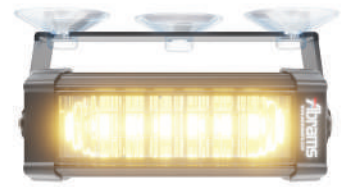

SPECIFICATION

SKU	Focus 1X-X
Product Dimensions	4.5" x 1.75" x 1.875"
Item Weight	1.28 pounds
Bulb Type	LED
Amperage	1 A
Voltage	10-30 VDC
Wattage	18 Watt
LED Count	6 LED
Waterproof	IP67 Rated
Light Spread	Linear Spread
Color Type	Single Color
Available Colors	<table border="0"> <tr> <td>Amber</td> <td></td> </tr> <tr> <td>Blue</td> <td></td> </tr> <tr> <td>Green</td> <td></td> </tr> <tr> <td>Purple</td> <td></td> </tr> <tr> <td>Red</td> <td></td> </tr> <tr> <td>White</td> <td></td> </tr> </table>

Focus 1X-A