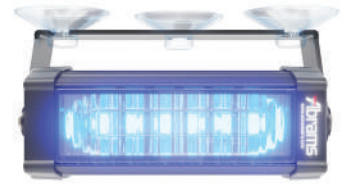

FOCUS 1X SERIES

FOCUS LED DASH LIGHT

FEATURES

SAE Class 1

52 Flash Patterns

7th Generation LED

Built in Flasher

Pattern Memory Recall

Cigarette Adapter

Heat Sink

Mounting Flange

Turn, Brake Tail Light

Sync. Between Multiple Units

5 yr Warranty

Standard Industry Size

IP67-Rated Waterproof

Dustproof & Shockproof

Energy Efficient LEDs

SPECIFICATION

SKU	Focus 1X-X
Product Dimensions	4.5" x 1.75" x 1.875"
Item Weight	1.28 pounds
Bulb Type	LED
Amperage	1 A
Voltage	10-30 VDC
Wattage	18 Watt
LED Count	6 LED
Waterproof	IP67 Rated
Light Spread	Linear Spread
Color Type	Single Color
Available Colors	<table border="0"> <tr> <td>Amber</td> <td></td> </tr> <tr> <td>Blue</td> <td></td> </tr> <tr> <td>Green</td> <td></td> </tr> <tr> <td>Purple</td> <td></td> </tr> <tr> <td>Red</td> <td></td> </tr> <tr> <td>White</td> <td></td> </tr> </table>

Focus 1X-B