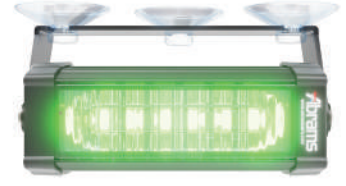

FOCUS 1X SERIES

FOCUS LED DASH LIGHT

FEATURES

SAE Class 1

52 Flash Patterns

7th Generation LED

Built in Flasher

Pattern Memory Recall

Cigarette Adapter

Heat Sink

Mounting Flange

Turn, Brake Tail Light

Sync. Between Multiple Units

5 yr Warranty

Standard Industry Size

IP67-Rated Waterproof

Dustproof & Shockproof

Energy Efficient LEDs

SPECIFICATION

SKU	Focus 1X-X
Product Dimensions	4.5" x 1.75" x 1.875"
Item Weight	1.28 pounds
Bulb Type	LED
Amperage	1 A
Voltage	10-30 VDC
Wattage	18 Watt
LED Count	6 LED
Waterproof	IP67 Rated
Light Spread	Linear Spread
Color Type	Single Color
Available Colors	<table border="0"> <tr> <td>Amber</td> <td></td> </tr> <tr> <td>Blue</td> <td></td> </tr> <tr> <td>Green</td> <td></td> </tr> <tr> <td>Purple</td> <td></td> </tr> <tr> <td>Red</td> <td></td> </tr> <tr> <td>White</td> <td></td> </tr> </table>

Focus 1X-G