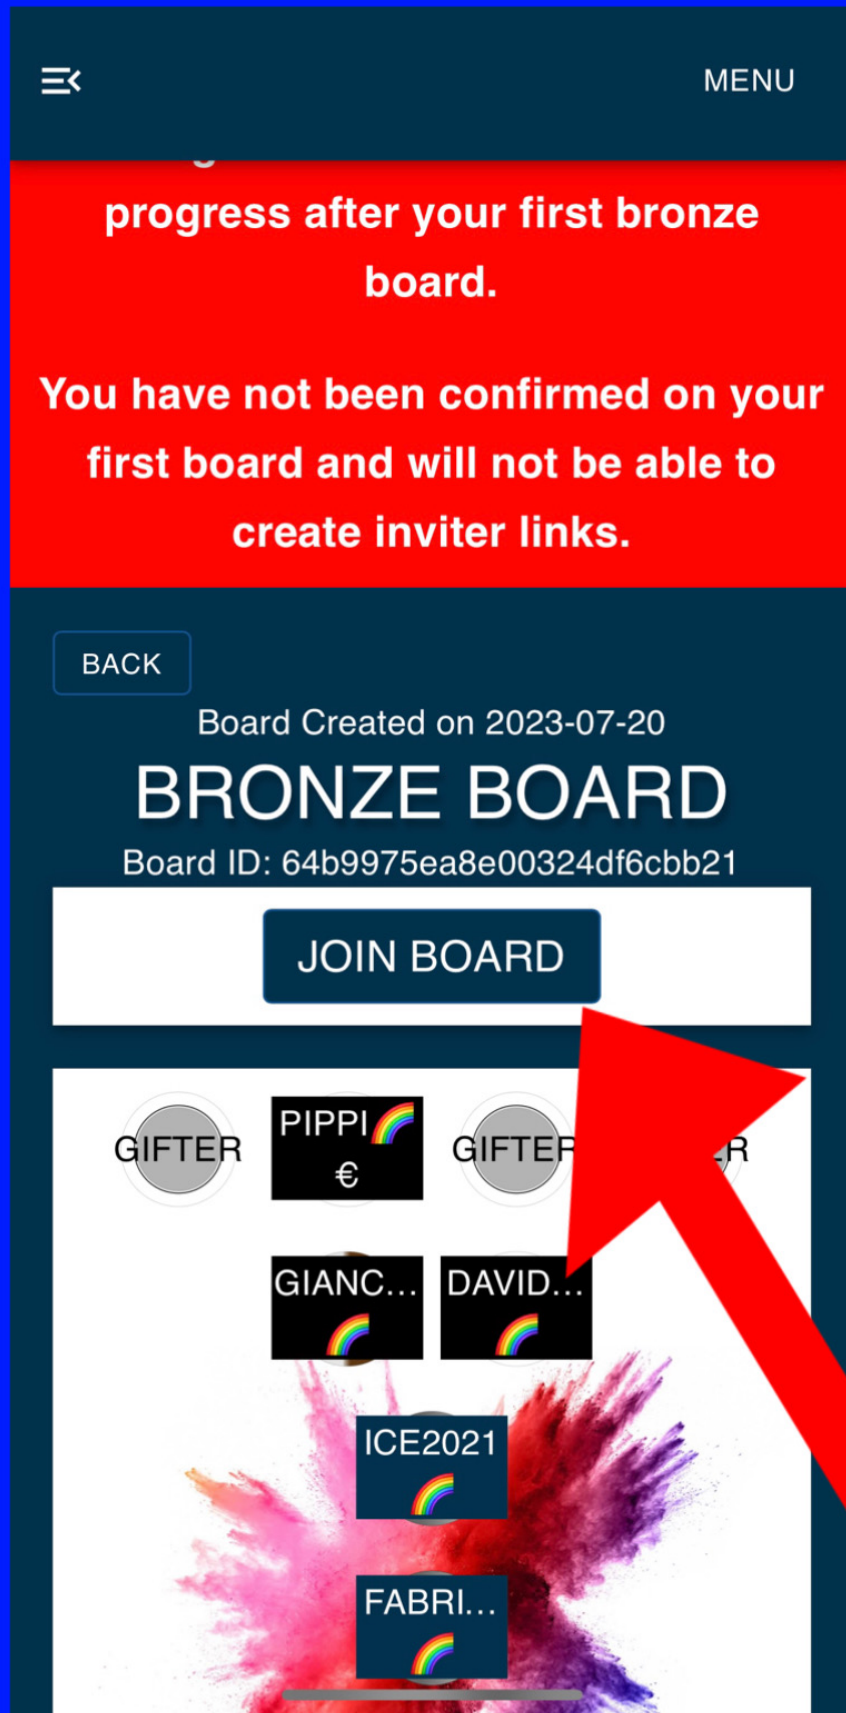

Cliccare qui

6

The image shows a mobile browser interface for the website ftoflegacyglobal.com. At the top, there is a navigation bar with language options: ENGLISH (selected), ITALIANO, and a 'Fine' button. Below the navigation bar is a large dark blue banner with the text 'Gift of Legacy' in white, with a small leaf icon above the 'o' in 'Legacy'. Underneath the banner, it says 'Colour your world' in orange. The main heading is 'Welcome back!'. There are two input fields: 'Email or Username' containing 'lla02' followed by a rainbow flag and a Euro symbol, and 'Password' which is masked with dots. Below the password field is a 'Remember me' toggle switch. There are two buttons: 'LOGIN' and 'RESET PASSWORD'. At the bottom, there is a 'Support' section with the text 'Please email support@giftoflegacyglobal.com for any help or concerns'.

**Inserire le credenziali
che abbiamo inserito
all'inizio (immagine 1)**

7

Cliccare qui

8

< ftoflegacyglobal.com ...

ENGLISH ITALIANO ... Fine

Yc ur

Menu

You are joining a new Bronze Board. The Gift value is \$100. Please ensure your gift is ready to be gifted to the Legend BEFORE you click the JOIN BOARD button on the next screen.

As a Gifter, it is your responsibility to contact the Legend as soon as possible. No communication within 48 hours could potentially lead to board removal.

CONFIRM CANCEL

Silver

Cliccare qui

9

Cliccare qui

10

⋮ MENU

progress after your first bronze board.