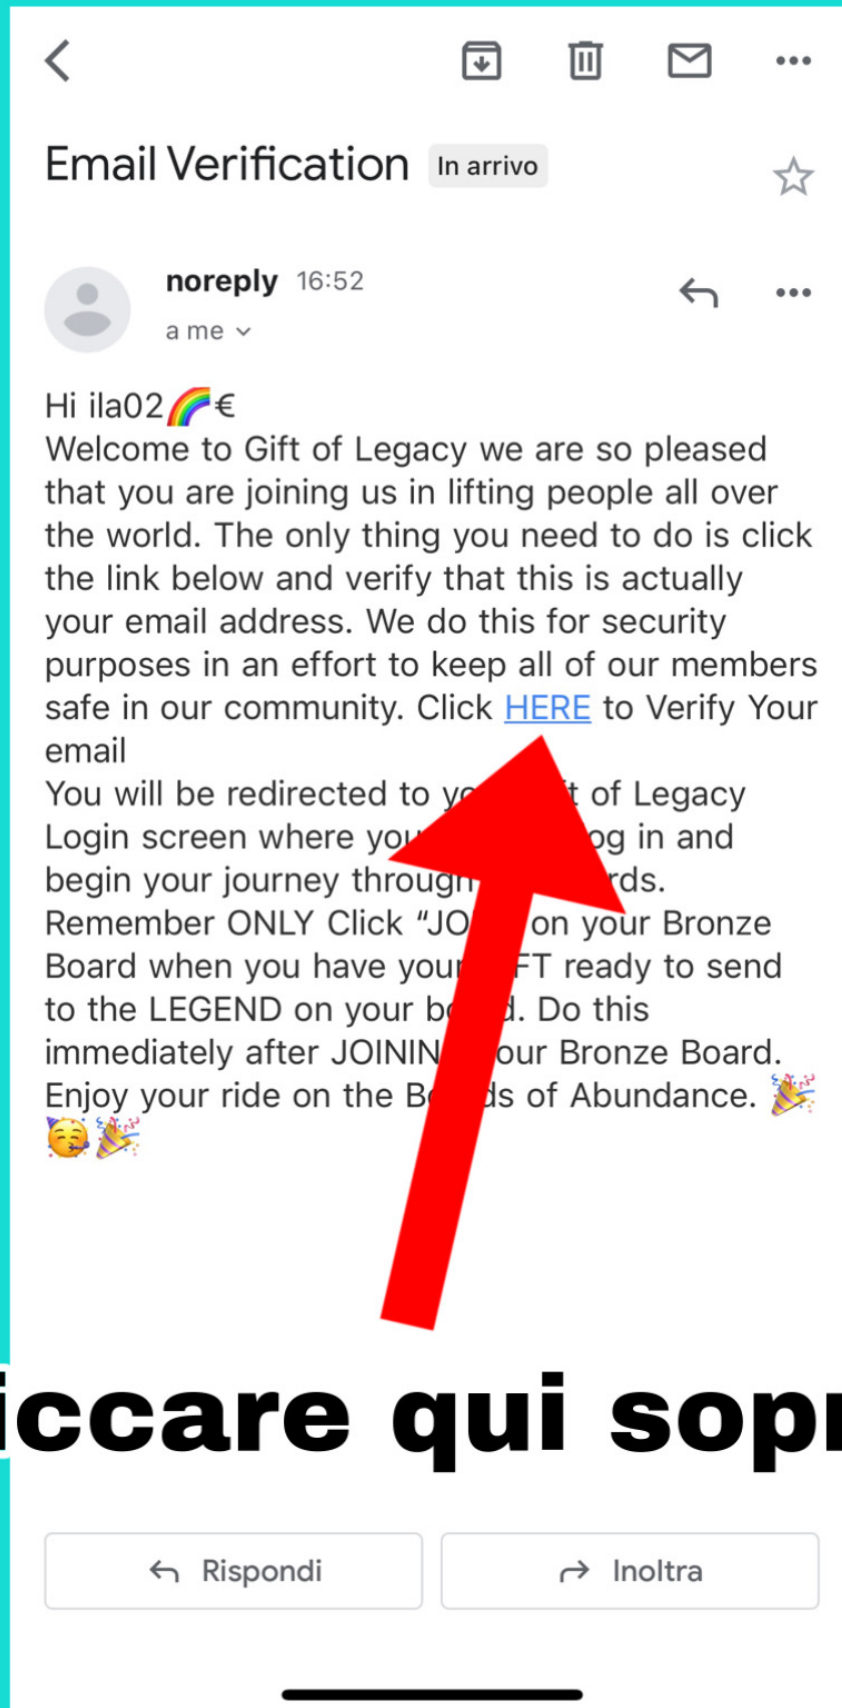

Una volta creato il proprio Username bisognerà aggiungere questi due simboli (🇪🇺)

2

noreply

16:52

Email Verification

Hi ila02 🌈 € Welcome to Gift of Legacy...

Vi arriverà un email di conferma

3

Cliccare qui sopra

4

**Scegliere il sito per
fare l'accesso**

5

The screenshot shows a mobile browser interface for the website ftoflegacyglobal.com. At the top, there is a navigation bar with a Google Translate icon, the text "ENGLISH" (underlined), "ITALIANO", and "Fine". Below this is a large dark blue banner with the "Gift of Legacy" logo in white, featuring a leaf icon. Underneath the banner, the text "Colour your world" is written in orange. Below that, the heading "GIFT OF LEGACY" is displayed in bold black letters. A message states: "We are verifying your token. You will get a popup with the result." Below the message is a dark blue button with the text "CLICK HERE TO LOGIN". A large red arrow points from the bottom of the screen towards this button.