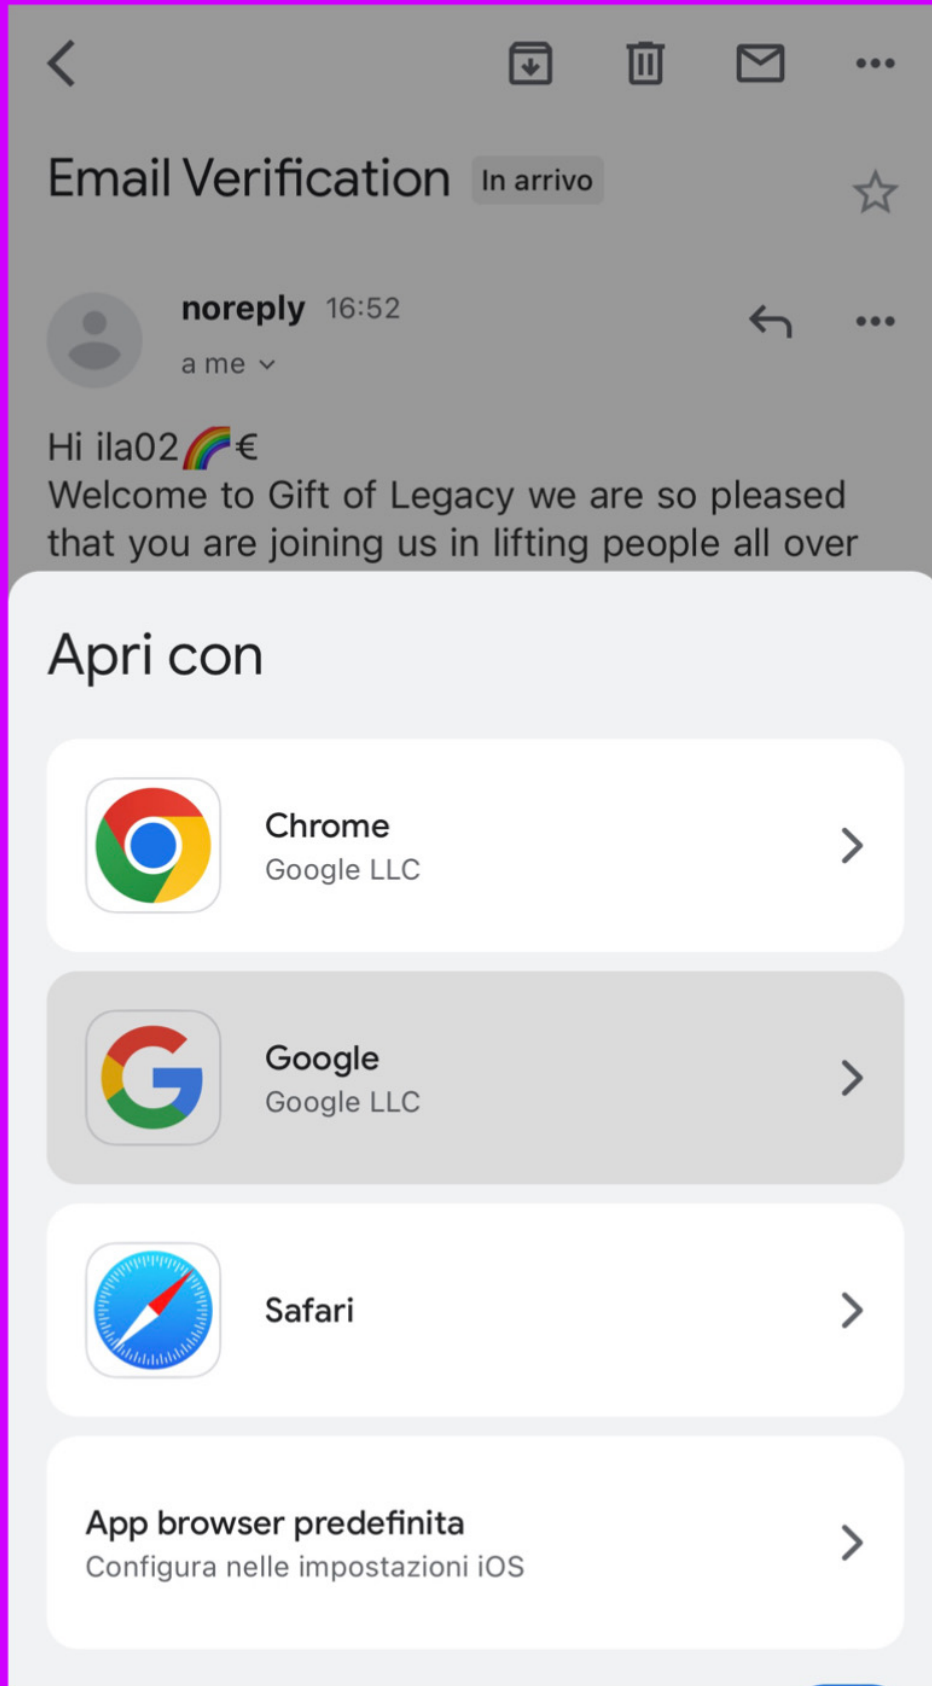

Una volta creato il proprio Username bisognerà aggiungere questi due simboli (🇪🇺)

2

noreply

16:52

Email Verification

Hi ila02 🌈 € Welcome to Gift of Legacy...

Vi arriverà un email di conferma

3

Cliccare qui sopra

4

**Scegliere il sito per
fare l'accesso**

5

The screenshot shows a mobile browser interface for the website ftoflegacyglobal.com. At the top, there is a navigation bar with a Google Translate icon, the text "ENGLISH" (underlined), "ITALIANO", and "Fine". Below this is a large dark blue banner with the "Gift of Legacy" logo in white, featuring a leaf icon. Underneath the banner, the text "Colour your world" is written in orange. Below that, the heading "GIFT OF LEGACY" is displayed in bold black letters. A message states: "We are verifying your token. You will get a popup with the result." Below the message is a dark blue button with the text "CLICK HERE TO LOGIN". A large red arrow points from the bottom of the screen towards this button.

Cliccare qui

6

The image shows a mobile browser interface for the website ftoflegacyglobal.com. At the top, there is a navigation bar with language options: ENGLISH (selected), ITALIANO, and a 'Fine' button. Below the navigation bar is a large dark blue banner with the text 'Gift of Legacy' in white, with a small leaf icon above the 'o' in 'Legacy'. Underneath the banner, it says 'Colour your world' in orange. The main heading is 'Welcome back!'. There are two input fields: 'Email or Username' containing 'lla02' followed by a rainbow flag and a Euro symbol, and 'Password' which is masked with dots. Below the password field is a 'Remember me' toggle switch. There are two buttons: 'LOGIN' and 'RESET PASSWORD'. At the bottom, there is a 'Support' section with the text 'Please email support@giftoflegacyglobal.com for any help or concerns'.