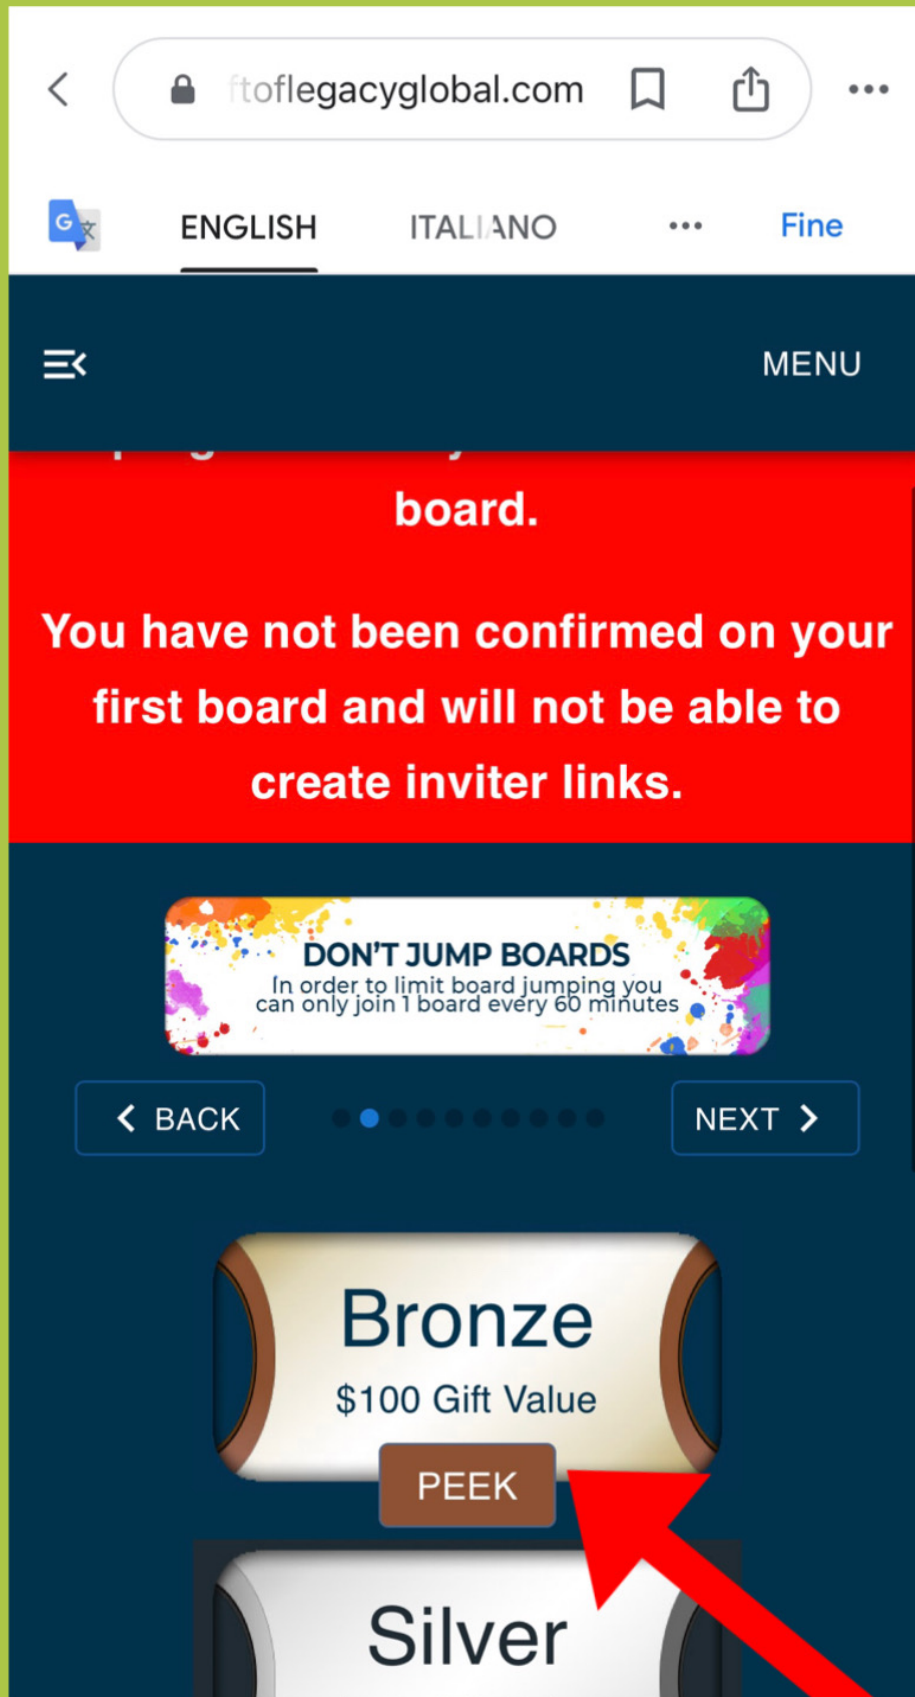

Cliccare qui sopra

4

**Scegliere il sito per
fare l'accesso**

5

The screenshot shows a mobile browser interface for the website ftoflegacyglobal.com. At the top, there is a navigation bar with a Google Translate icon, the text "ENGLISH" (underlined), "ITALIANO", and "Fine". Below this is a large dark blue banner with the "Gift of Legacy" logo in white, featuring a leaf icon. Underneath the banner, the text "Colour your world" is written in orange. Below that, the heading "GIFT OF LEGACY" is displayed in bold black letters. A message states: "We are verifying your token. You will get a popup with the result." Below the message is a dark blue button with the text "CLICK HERE TO LOGIN". A large red arrow points from the bottom of the screen towards this button.

Cliccare qui

6

The image shows a mobile browser interface for the website ftoflegacyglobal.com. At the top, there is a navigation bar with language options: ENGLISH (selected), ITALIANO, and a 'Fine' button. Below the navigation bar is a large dark blue banner with the text 'Gift of Legacy' in white, with a small leaf icon above the 'o' in 'Legacy'. Underneath the banner, it says 'Colour your world' in orange. The main heading is 'Welcome back!'. There are two input fields: 'Email or Username' containing 'lla02' followed by a rainbow flag and a Euro symbol, and 'Password' which is masked with dots. Below the password field is a 'Remember me' toggle switch. There are two buttons: 'LOGIN' and 'RESET PASSWORD'. At the bottom, there is a 'Support' section with the text 'Please email support@giftoflegacyglobal.com for any help or concerns'.

**Inserire le credenziali
che abbiamo inserito
all'inizio (immagine 1)**

7

Cliccare qui

8

< ftoflegacyglobal.com ...

ENGLISH ITALIANO ... Fine

Yc ur

Menu