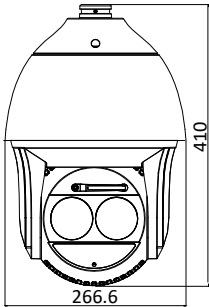

Order Model

DS-2DF8236I5X-AELW, with wiper, 24 VAC & Hi-PoE

Dimensions

Unit: mm