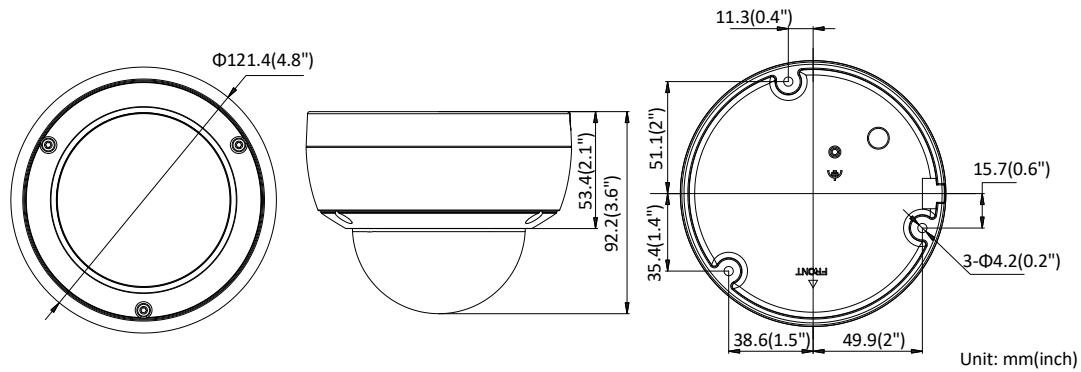

Audio Compression	G.711/G.722.1/G.726/MP2L2/PCM
Audio Bit Rate	64Kbps(G.711)/16Kbps(G.722.1)/16Kbps(G.726)/32-160Kbps(MP2L2)
Network	
Network Storage	Support micro SD/SDHC/SDXC card (128G) local storage, NAS (NFS,SMB/CIFS), ANR
Alarm Trigger	Tampering alarm, network disconnected, IP address conflict, illegal login, HDD full, HDD error
Protocols	TCP/IP, ICMP, HTTP, HTTPS, FTP, DHCP, DNS, DDNS, RTP, RTSP, RTCP, PPPoE, NTP, UPnP, SMTP, SNMP, IGMP, 802.1X, QoS, IPv6, UDP, Bonjour
General Function	One-key reset, anti-filter
Firmware Version	V5.5.61
API	ONVIF (PROFILE S, PROFILE G), ISAPI
Simultaneous Live View	Up to 6 channels
User/Host	Up to 32 users 3 levels: Administrator, Operator and User
Client	iVMS-4200, Hik-Connect, iVMS-5200, iVMS-4500
Web Browser	IE8+, Chrome 31.0-44, Firefox 30.0-51, Safari 8.0+
Interface	
Communication Interface	1 RJ45 10M/100M self-adaptive Ethernet port
On-board Storage	Built-in micro SD/SDHC/SDXC slot, up to 128 GB
Reset Button	Yes
Audio (-S)	1 audio input (line in/mic in), 1 audio output, mono sound
Alarm (-S)	1 alarm input, 1 alarm output
Smart Feature-set	
Behavior Analysis	Line crossing detection, intrusion detection, region entrance detection, region exit detection, false alarm filter by target classification
General	
Operating Conditions	-30 °C to +50 °C (-22 °F to +122 °F), humidity 95% or less (non-condensing)
Power Supply	12 VDC ± 25%, 5.5 mm coaxial power plug PoE (802.3af, class 3)
Power Consumption	12 VDC, 0.6 A, max: 7 W PoE: (802.3af, 36 V to 57 V), 0.2 A to 0.1 A, max: 8.5 W
Protection Level	IP67, IK10
Material	Front cover: metal, back cover: metal
Dimensions	Camera: Φ 121.4 × 92.2 mm (Φ 4.8" × 3.6")
Weight	Camera: 600 g (1.3 lb.) With package: 760 g (1.7 lb.)

Available Model

DS-2CD2126G1-I (2.8/4/6 mm), DS-2CD2126G1-IS (2.8/4/6 mm)

Dimensions

Accessory

DS-1272ZJ-120
Wall Mount

DS-1272ZJ-120B
Wall Mount

DS-1276ZJ-SUS
Corner mount

DS-1271ZJ-120
Pendant Mount