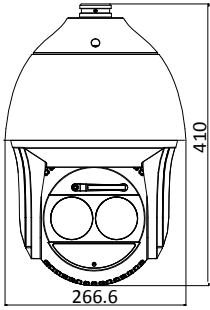

Order Model

DS-2DF8836I5X-AELW, with wiper, 24 VAC & Hi-PoE

Dimensions

Unit: mm