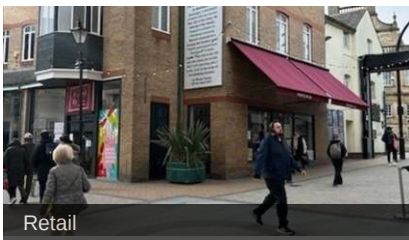

18 Orchard Square, Sheffield, S1 2FB

Address: 18 Orchard Square, Sheffield, S1 2FB

Town: Sheffield

Ward: Sheffield

Postcode: S1 2FB

Min Size: 3,504 sqft

Max Size: 3,504 sqft

Company: South Yorkshire MCA

Phone: +44 (0) 114 220 3444

Email: invest@southyorkshire-ca.gov.uk