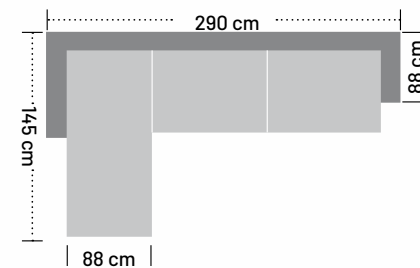

Santa

Corner Set

Classical corner model of high durability. Can be used as extra-sleeping place in the commercial real estate to land

Fabric Code:
Vigo ST05