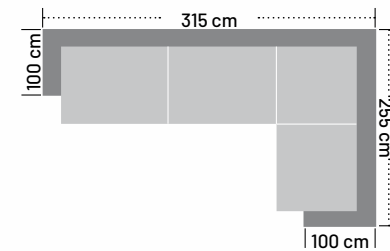

Pelin

Corner Set

Cozy, soft, and neutral design corner with extra fiber layer for more comfort. Perfect for American, and Western European consumers who prefer more relaxed models

Fabric Code:
tanem 14