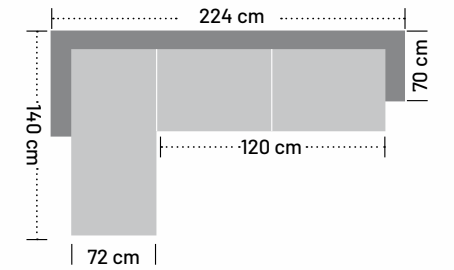

Athena

Corner Set

Classical corner model of high durability that can be used in small living spaces as a sleeping place.

Fabric Code:
AY 070 V-03

Santa

Corner Set

Classical corner model of high durability. Can be used as extra-sleeping place in the commercial real estate to land

Fabric Code:
Vigo ST05