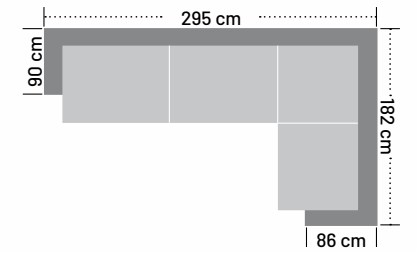

Verona

Corner Set

Very reserved design and high impression corner with structuring golden color decorations and coffee table. Popular even in "less shining" markets

Fabric Code:
Venüs 36

Pelin

Corner Set

Cozy, soft, and neutral design corner with extra fiber layer for more comfort. Perfect for American, and Western European consumers who prefer more relaxed models

Fabric Code:
tanem 14