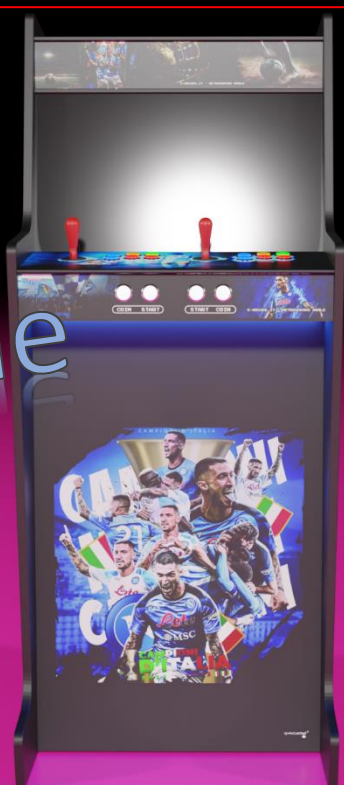

Per ogni grafica è possibile scegliere il modello di pulsantiera ed il colore della struttura in legno.

CUSTOM

Codice **317**