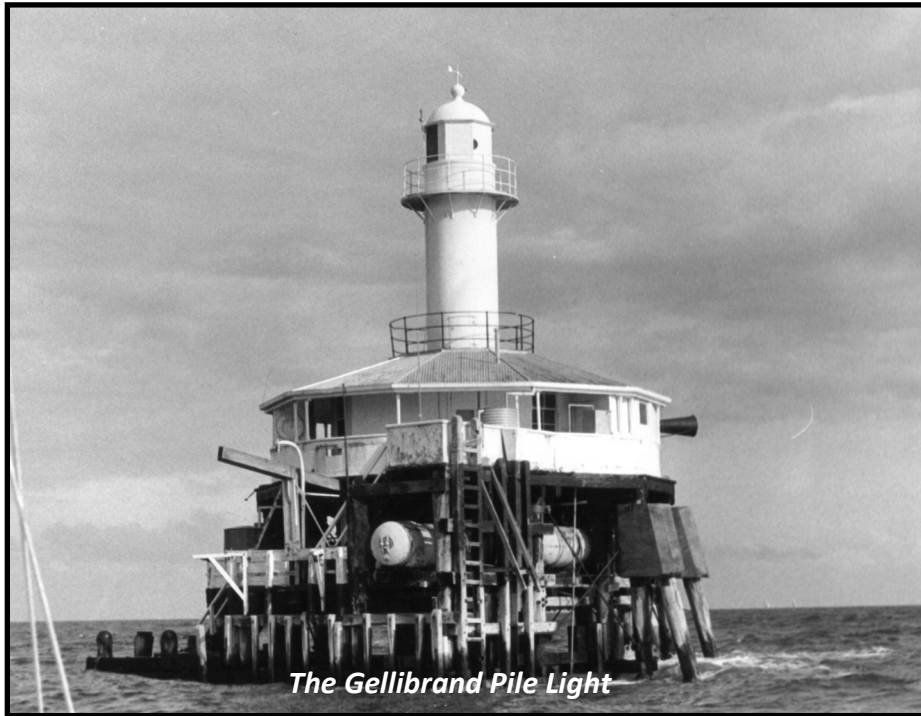

WEDNESDAY 19th APRIL, 7:00-9:00pm

PIRATES TAVERN

**Seawork Maritime Museum will be open before the screening
from 6:00pm**

This is a free but ticketed event. Tickets available at
Search **Hobsons Bay Heritage on Screen 'A Taste'**

eventbrite

A program of two short films, one featuring the **Point Gellibrand Pile Light** and the other the game of **Trugo**. A 50-minute episode of Crawford Production's landmark TV series '**Homicide**' from the 1970s was set on the Point Gellibrand Pile light and provides an opportunity for people to see the light in all its glory in beautiful black & white. Also, a VCA student short fiction film by David Pritchard '**The Don of Trugo**' tells the story of the struggling Yarraville Trugo Club's search for a team in time for their grudge match against Newport. Trugo and the Pile Light showcase vastly different aspects of Hobsons Bay Heritage – a physical structure no longer in place and a unique sport which originated in the Newport Railway Workshops in the 1920s and is still played today. Screenings will take place in the Pirates Tavern at Seaworks, the Maritime Museum in Williamstown. Guest speakers on Trugo and the restoration of the 'Pile Light'.

**To find out more about the Williamstown Film Society visit our website
www.williamstown-film-society.org**