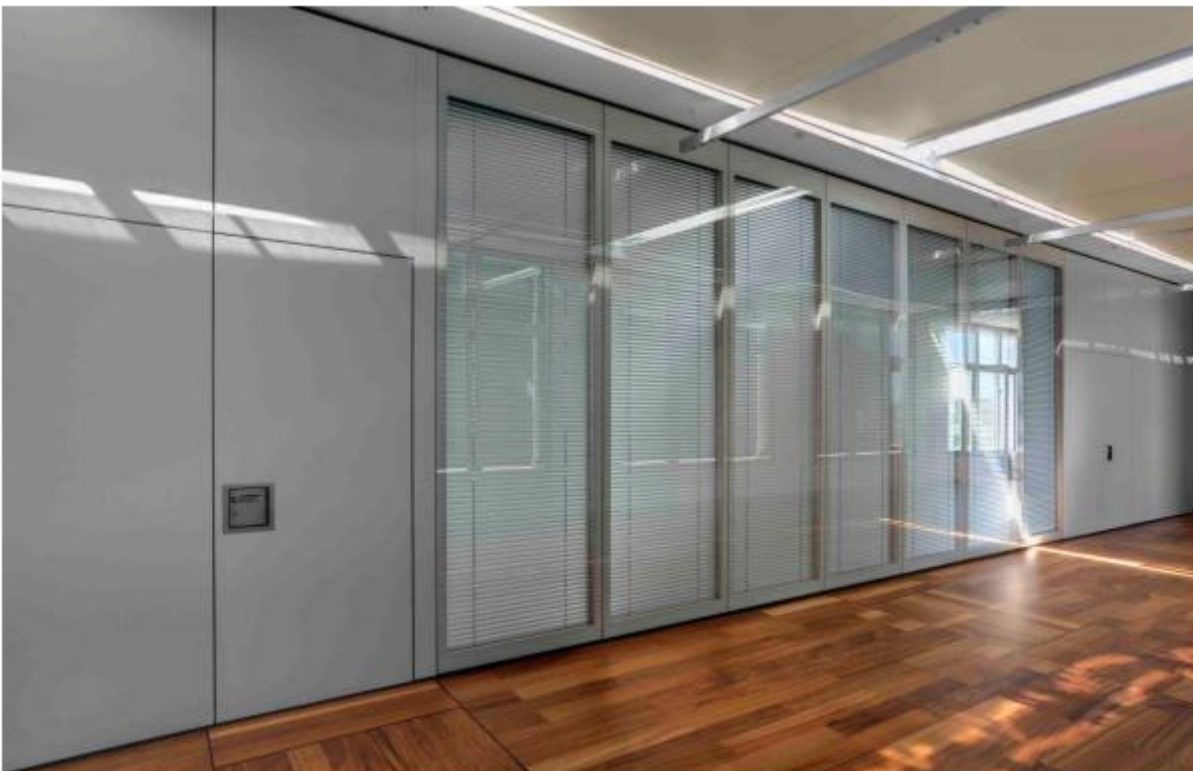

Bildgalleri

SWG 600

Blockvägg FGE

FULL
SCREEN:
CTR+L

EXIT FULL
SCREEN:
ESC

SWG 600

Blockvägg FGE

FULL
SCREEN:
CTR+L

EXIT FULL
SCREEN:
ESC