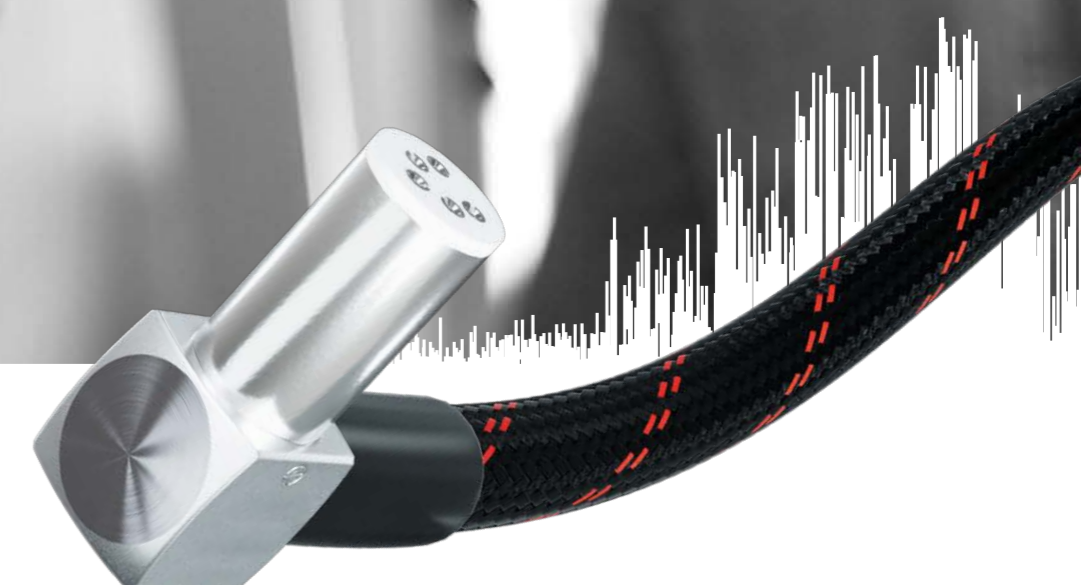

Packaging High End Deluxe series

HIGH STANDARD
For the best entry

DELUXE
Our class for the ambitious

HIGH END DELUXE
High End Cable - Made in Germany

HIGH END **DELUXE**
★★★★★

MADE IN GERMANY

Made and engineered in Germany is our core philosophy, which is reflected in the Eagle Cable product range. The loudspeaker cables are manufactured at our very own cable factory in Southern Germany and all cables of the quality level High End Deluxe are assembled on our company headquarters in Ballrechten-Dottingen. All products are manufactured according to current directives (such as RoHS, REACH and CE) and are subject to constant quality control. The manufactured cables are characterised by their adherence to a high quality standard. Individual, customised cables and solutions are possible thanks to our tailored products and special assemblies which offer our customers the highest degree of flexibility.

Eagle Cable High End Deluxe Phono Cable

STEREO AUDIO CABLE | RCA

HIGH END DELUXE
★★★★★

made in 
GERMANY

The elegant looking HIGH END DELUXE audio cable impresses with its symmetrical structure. The two copper conductors consist of fine, lacquered copper strands and are covered with foamed PE material. Two separate PE pipes stabilize the cable. This cable architecture reduces unwanted capacities to a minimum and ensures a neutral and low-loss signal transmission without placing unnecessary strain on the amplifier.

- Symmetrical design
- High Speed copper conductor
- Fine, lacquered 0,10 mm copper wires
- Foamed PE insulation
- 2 pieces of stabilizers (PE tubes)
- Dense, braided shielding made of copper
- PVC coat + textile braid
- Cable diameter 6,5 mm
- Solid, 24k gold-plated full metal connector