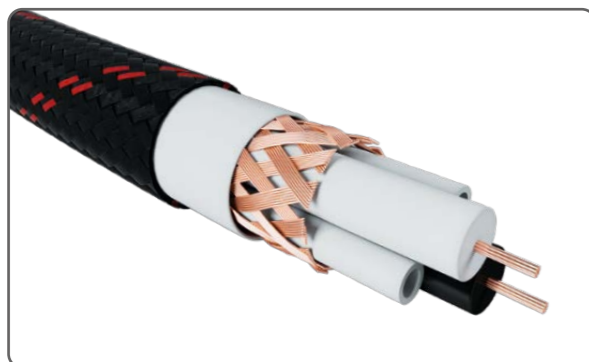

- Coaxial structure
- 4-fold shielding
- Solid conductor made of high-purity copper
- Foamed PE insulation
- 75 ohm impedance
- PVC coat + textile braid
- Cable diameter 8,0 mm
- Solid, 24k gold-plated full metal connector
- Cable diameter

SUBWOOFER CABLE

HIGH END DELUXE

★★★★★

made in  GERMANY

The elegant looking HIGH END DELUXE subwoofer cable impresses with its symmetrical structure. The two copper conductors consist of fine, lacquered copper strands and are covered with foamed PE material. Two separate PE pipes stabilize the cable. This cable architecture reduces unwanted capacities to a minimum and ensures a neutral and low-loss signal transmission without placing unnecessary strain on the amplifier.

- Symmetrical design
- High Speed copper conductor
- Fine, lacquered 0,10 mm copper wires
- Foamed PE insulation
- 2 pieces of stabilizers (PE tubes)
- Dense, braided shielding made of copper
- PVC coat + textile braid
- Cable diameter 6,5 mm
- Solid, 24k gold-plated full metal connector