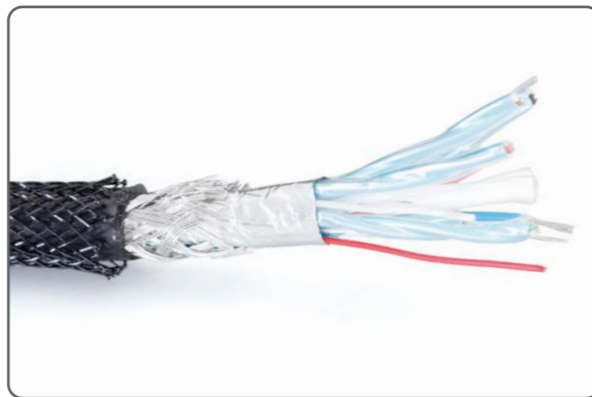

- High Speed HDMI 2.0B
- 4k Ultra HD | 4k@50/60 Hz
- 18 Gbps
- 3 fold shielding
- Solid wire made of high-purity OFC copper
- High Dynamic Range (HDR)
- ARC | HDCP 2.2 | HD Audio
- 7.5 m to 15 m length incl. Redmere Chip integrated in the connector

This High Speed HDMI cable with Ethernet from the Eagle Cable DELUXE series is compatible with all HD audio formats and has a resolution up to 2160p 4k. The solid data cables are triple-shielded. 24k gold-plated contacts ensure low contact resistance and optimum data transmission. It is suitable, for example, for connecting a Blu-ray player or a game console to a smart TV or projector.