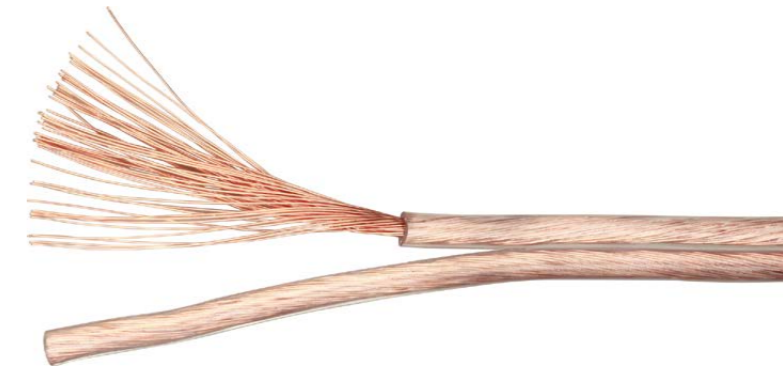

ITEM-NO	EAN	QUALITY LEVEL	CROSS SECTION	FARBE	LENGTH
20031075	4010409001115	High Standard	0,75mm²	Transparent	400 m
20063150	4010409001139	High Standard	1,5mm²	Transparent	200 m
20063156	4010409001146	High Standard	1,5mm²	Weiß	200 m
20063250	4010409001160	High Standard	2,5mm²	Transparent	150 m
20063400	4010409001856	High Standard	4,0mm²	Transparent	100 m

SILVER SPEAKER CABLE

HIGH STANDARD
★★★★★

made in
GERMANY

- All HIGH STANDARD speaker cables are made of 0,25mm silver plated pure copper strands.