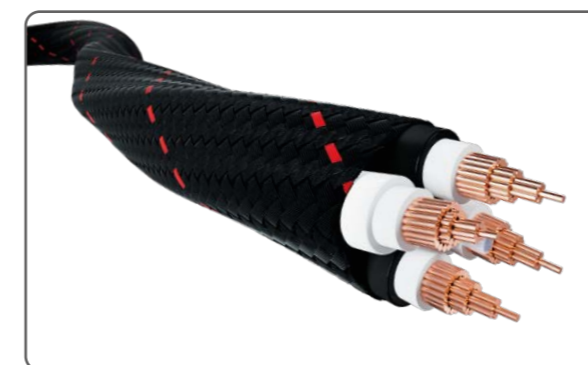

- Symmetrical design
- High Speed copper conductor
- Fine, lacquered 0,10 mm copper wires
- Foamed PE insulation
- 2 pieces of stabilizers (PE tubes)
- Dense, braided shielding made of copper
- PVC coat + textile braid
- Cable diameter 6,5 mm
- Solid, 24k gold-plated full metal connector

SPEAKER CABLE

HIGH END DELUXE

★★★★★

made in  **GERMANY**

The HIGH END DELUXE speaker cable, consisting of a 4-fold multicore structure with concentrically arranged copper strands, impresses with its excellent electrical parameters and its attractive design. The arrangement of the wires and the stranded conductors, the high copper content, as well as the PE material in combination with the textile meshwork, ensure a natural and homogeneous reproduction of all frequency ranges.

- 4 x 2,97 mm² cross section
- Concentrically stranded copper wires
- Double symmetrical structure
- Double PE insulation around each conductor
- Dense textile meshwork as outer jacket
- 8,5 mm in diameter
- Low inductance and capacitance
- With BFA beryllium copper bananas or