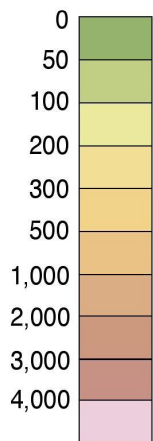

Altitude in metres

- Frequent fires
- Coca cultivation
- Arial spraying for coca culture destruction
- ➔ Pollution diffusion
- Overfishing

- National park
- Forest reserve
- Vulnerable ecosystems
- ⋯ Western limit of the IUCN priority area for birds, fish, amphibians and floristic protection