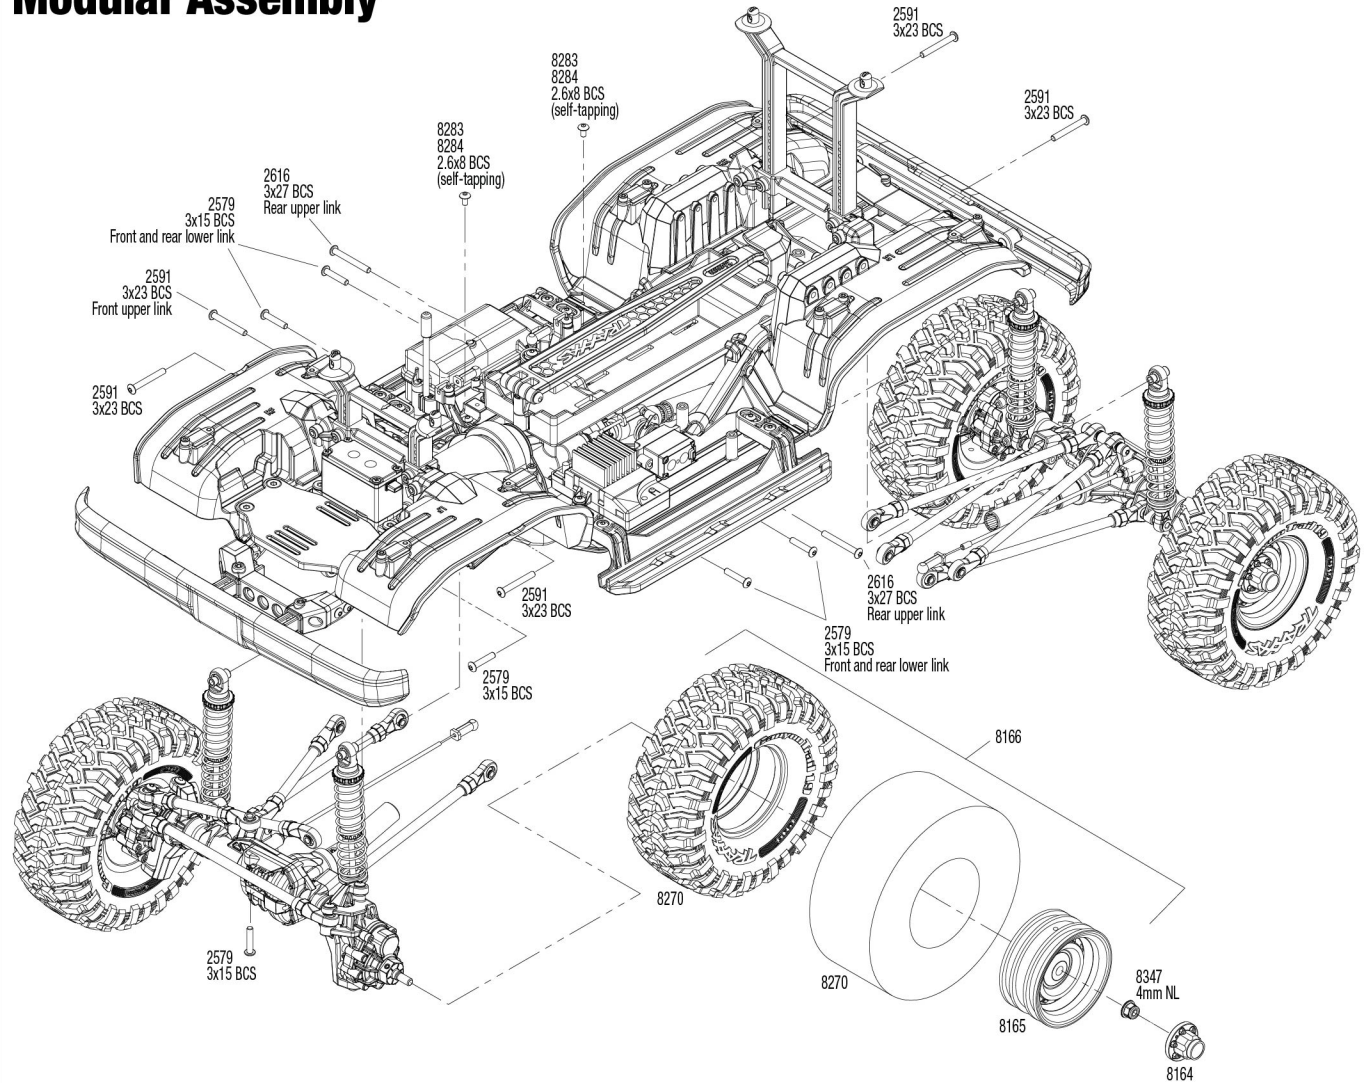

Modular Assembly

See Parts List for a complete listing of optional accessories.

Specifications on this page are subject to change without notice. Every attempt has been made to ensure the accuracy of this drawing; however, Traxxas cannot be held responsible for typographical or other errors.