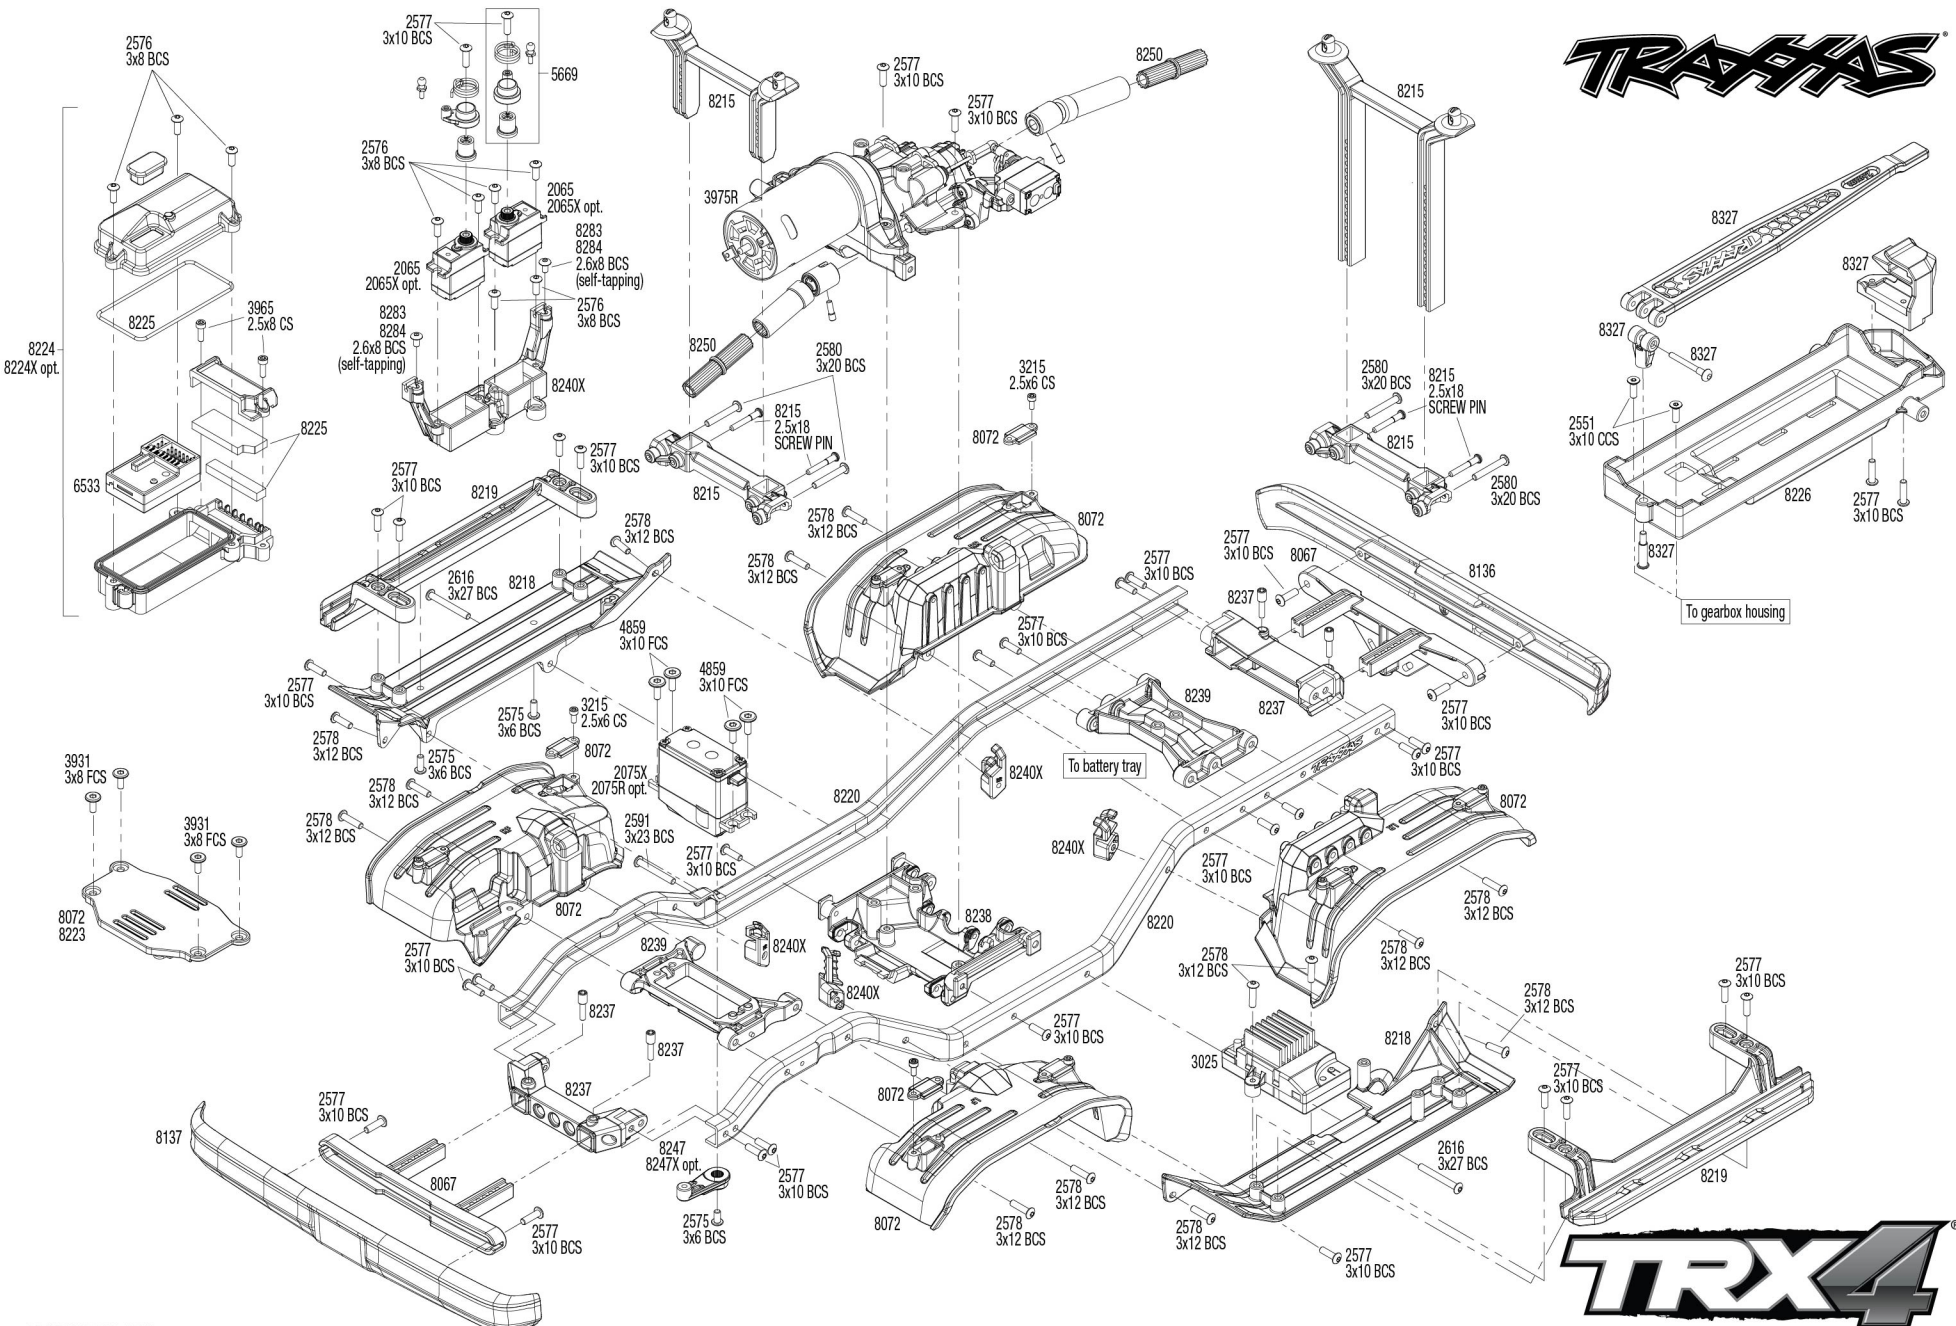

# TRAXXAS

REV 200206-R05  
See Parts List for a complete listing of optional accessories.

Specifications on this page are subject to change without notice. Every attempt has been made to ensure the accuracy of this drawing; however, Traxxas cannot be held responsible for typographical or other errors.

# TRX4

## Chassis Assembly

## Link Dimensions

For standard hollow ball replacement, use part #5349.