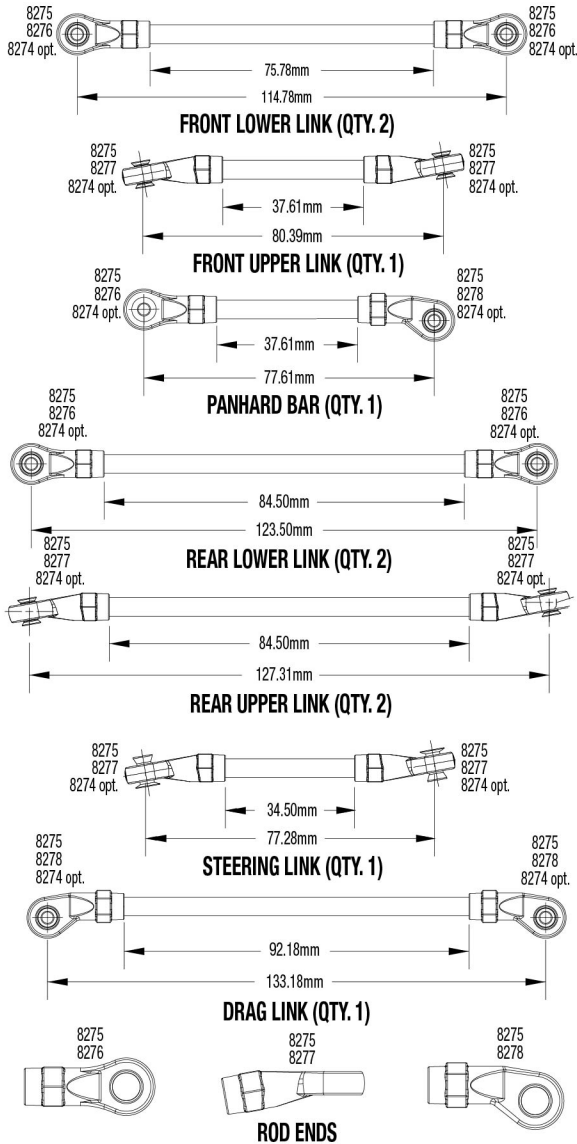

# TRAXXAS

REV 200206-R05  
See Parts List for a complete listing of optional accessories.

Specifications on this page are subject to change without notice. Every attempt has been made to ensure the accuracy of this drawing; however, Traxxas cannot be held responsible for typographical or other errors.

# TRX4

## Chassis Assembly

## Link Dimensions

For standard hollow ball replacement, use part #5349.