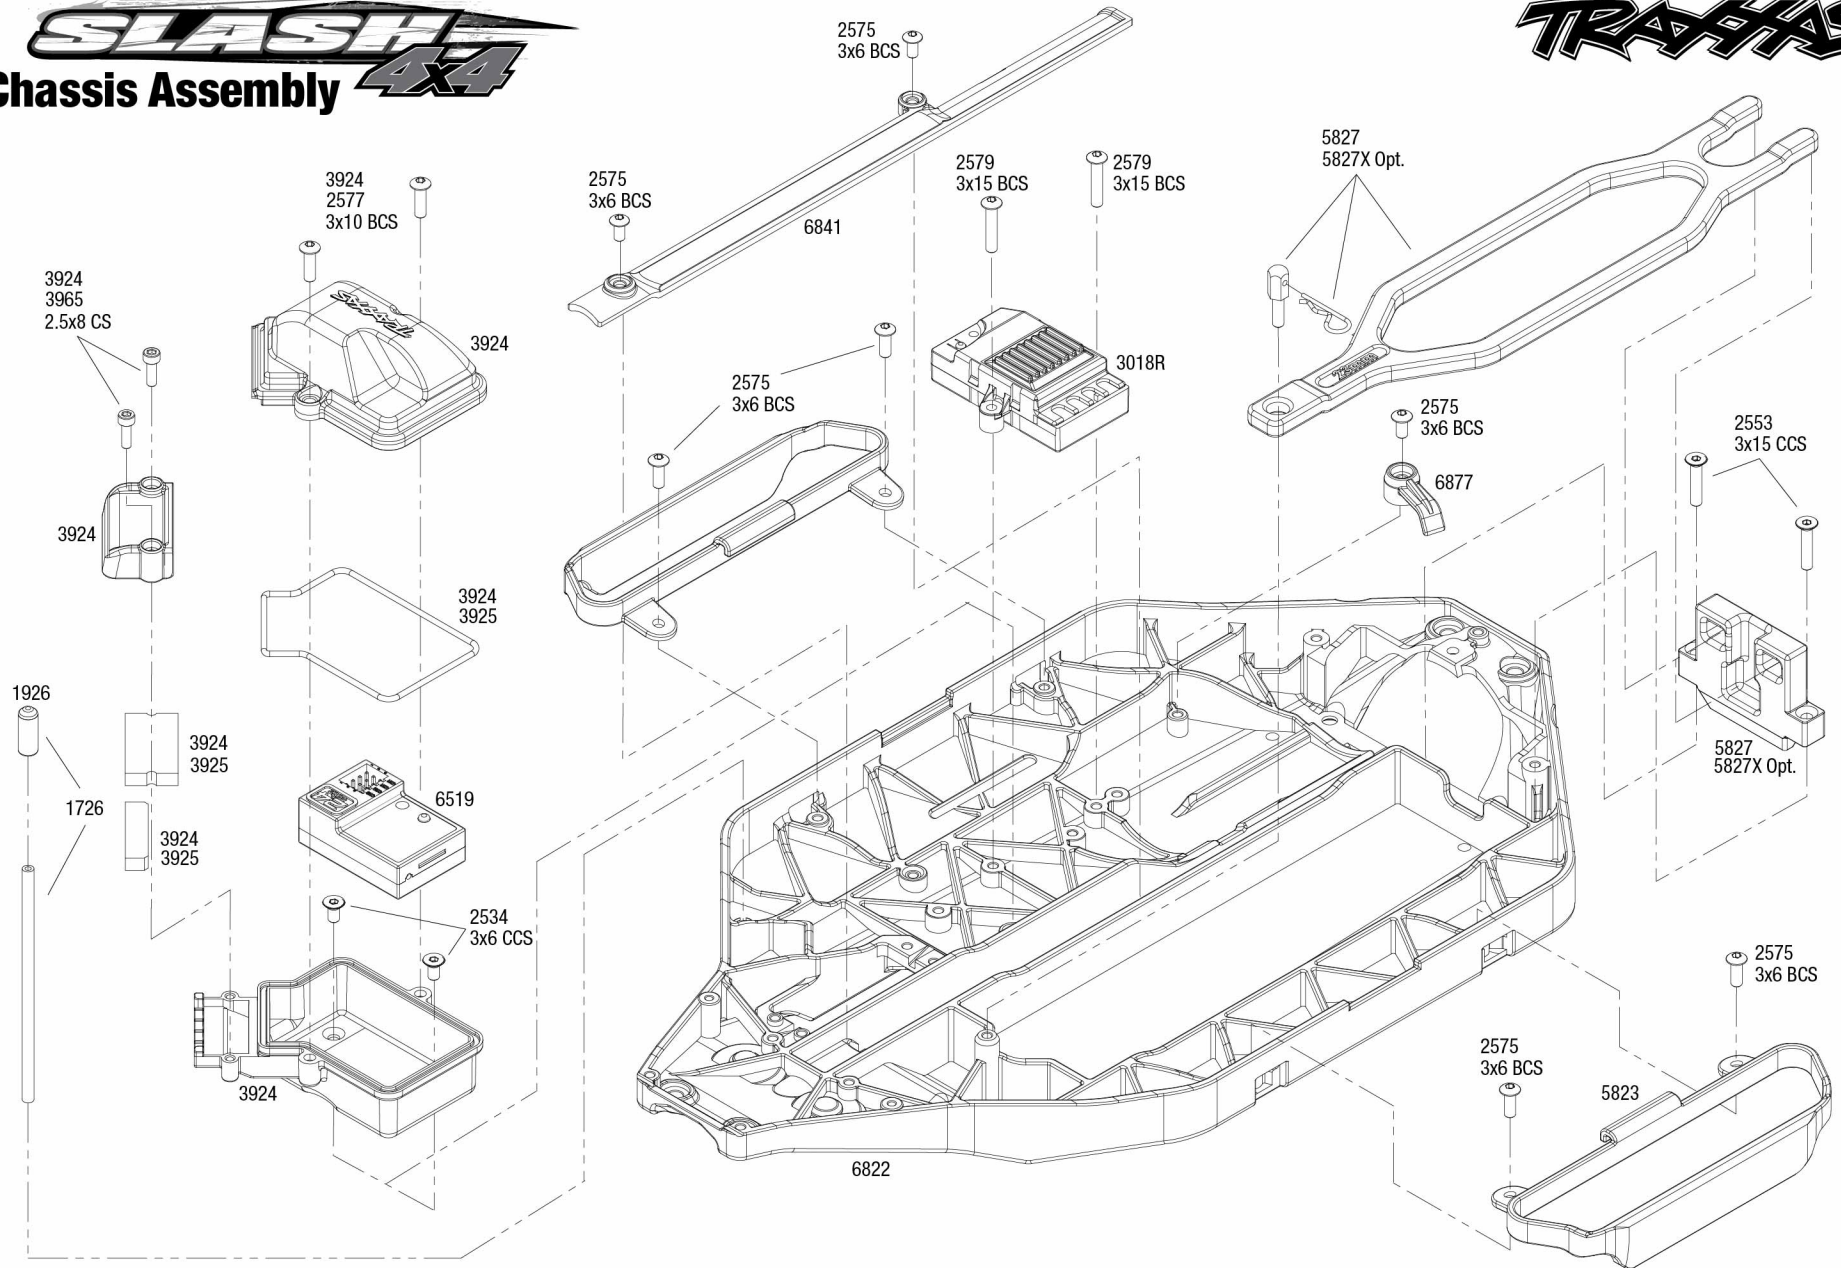

SLASH 4x4

Chassis Assembly

TRAXXAS

Specifications on this page are subject to change without notice. Every attempt has been made to ensure the accuracy of this drawing; however, Traxxas cannot be held responsible for typographical or other errors.

See Parts List for a complete listing of optional accessories.

REV 190322-R06

Driveshafts

Modular Assembly

Driveshaft Assembly