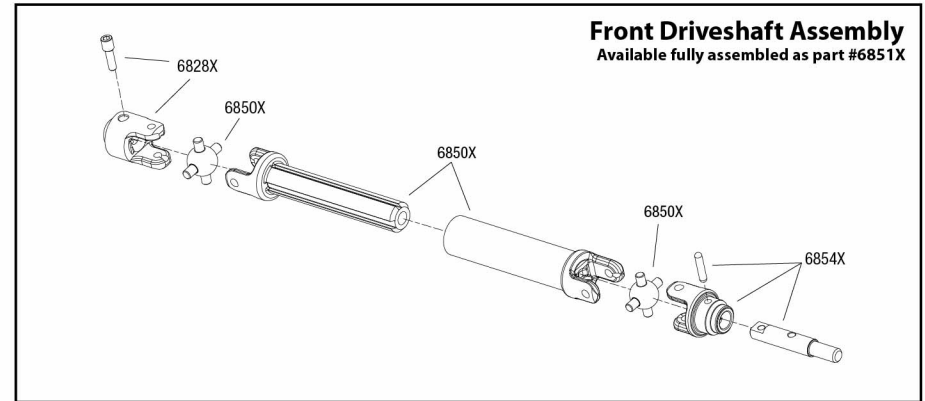

SLASH 4x4

Chassis Assembly

TRAXXAS

Specifications on this page are subject to change without notice. Every attempt has been made to ensure the accuracy of this drawing; however, Traxxas cannot be held responsible for typographical or other errors.

See Parts List for a complete listing of optional accessories.

REV 190322-R06

Driveshafts

Modular Assembly

Driveshaft Assembly