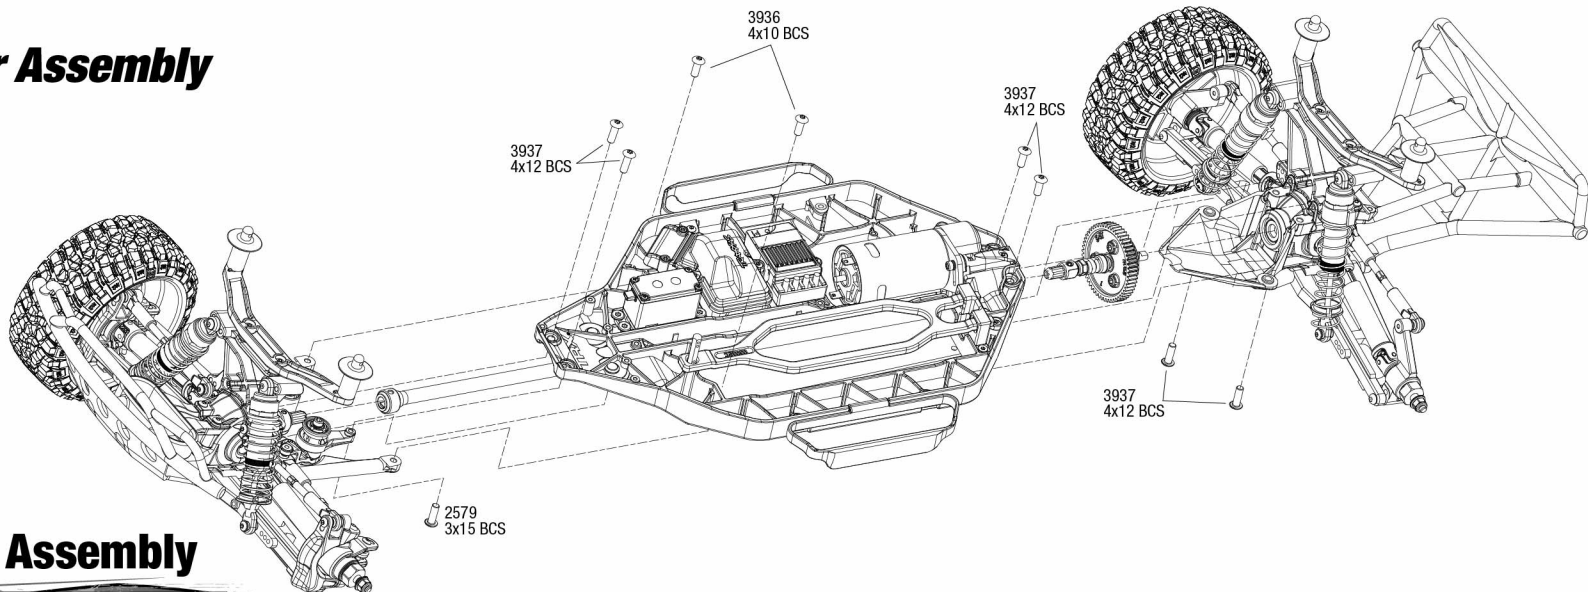

SLASH 4x4

Chassis Assembly

TRAXXAS

Specifications on this page are subject to change without notice. Every attempt has been made to ensure the accuracy of this drawing; however, Traxxas cannot be held responsible for typographical or other errors.

See Parts List for a complete listing of optional accessories.

REV 190322-R06

Driveshafts

Modular Assembly

Driveshaft Assembly