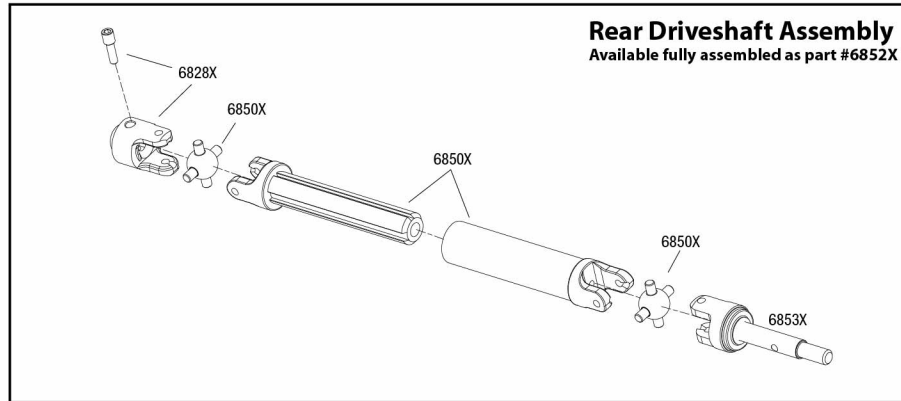

SLASH 4x4

Chassis Assembly

TRAXXAS

Specifications on this page are subject to change without notice. Every attempt has been made to ensure the accuracy of this drawing; however, Traxxas cannot be held responsible for typographical or other errors.

See Parts List for a complete listing of optional accessories.

REV 190322-R06

Driveshafts

Modular Assembly

Driveshaft Assembly