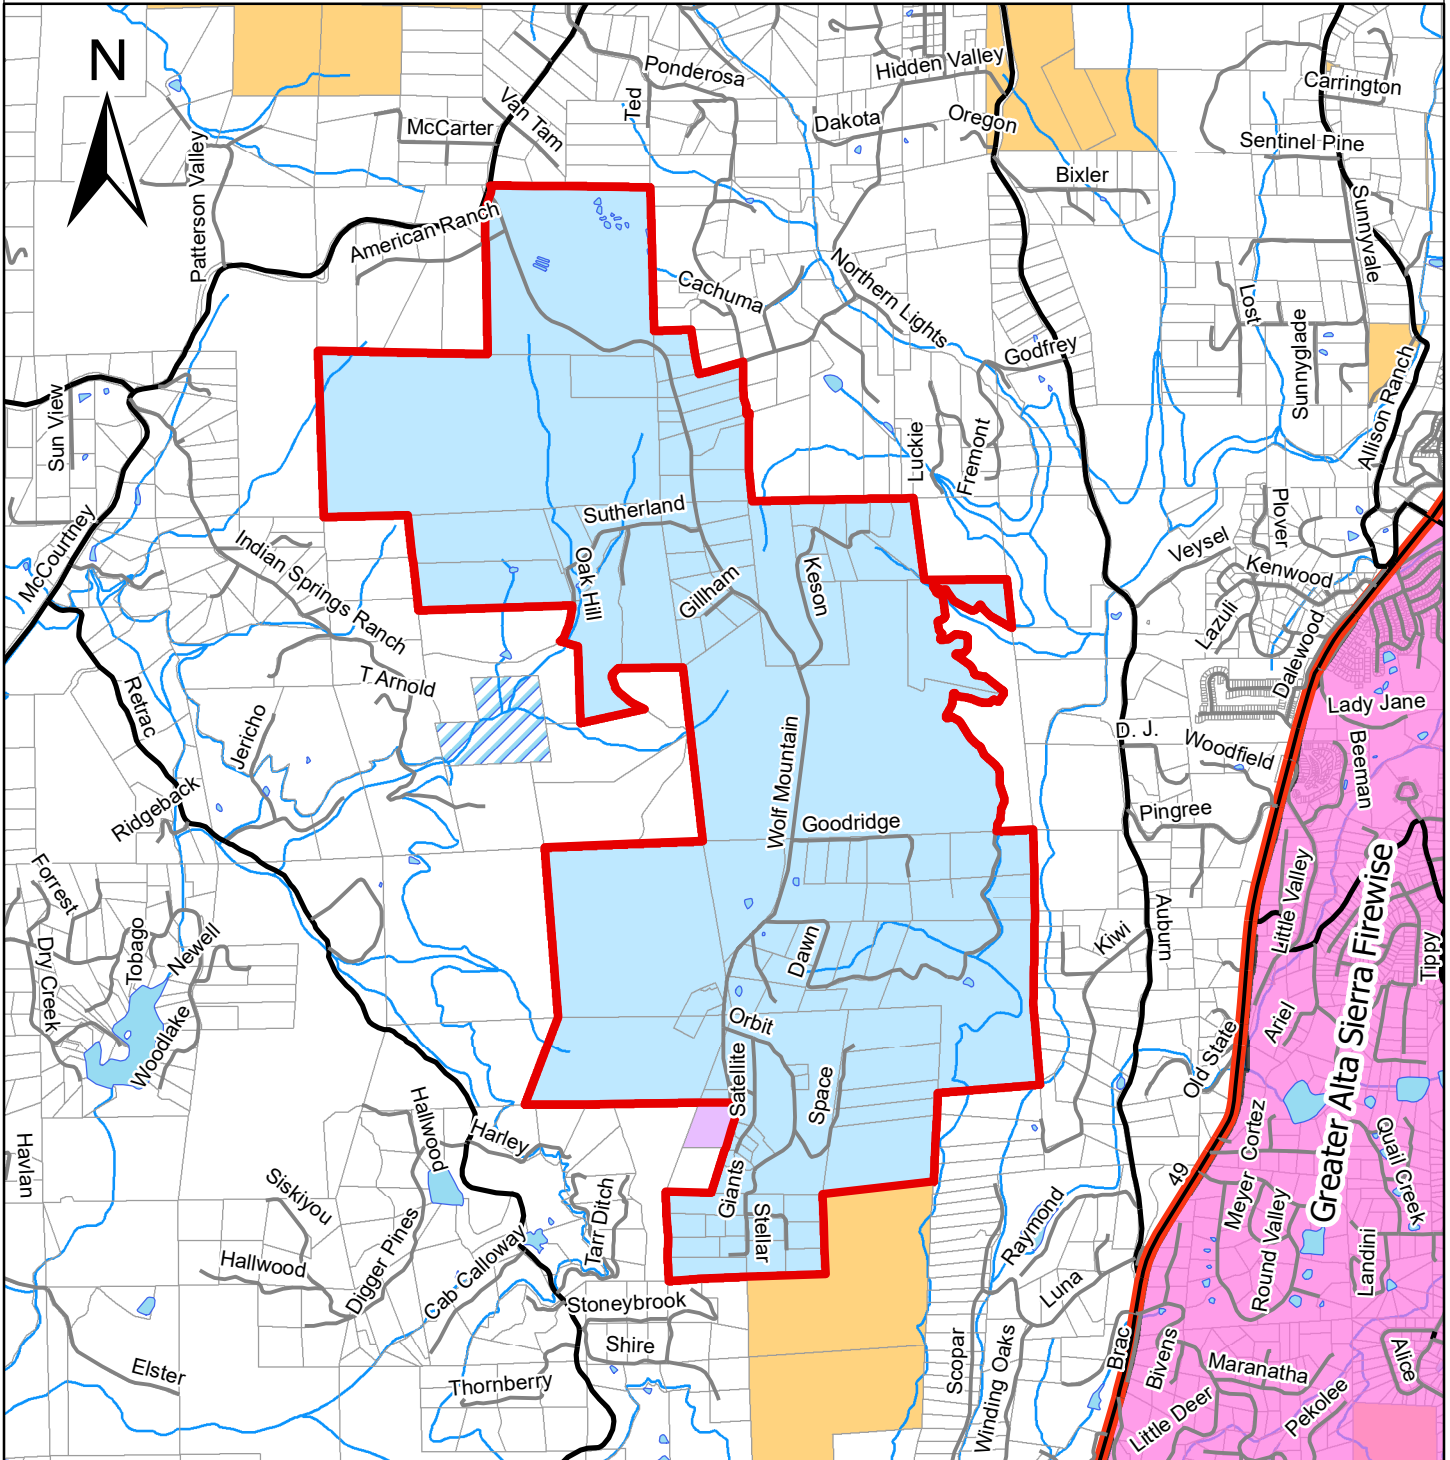

# Wolf Mountain Road Association Firewise Community

-  Wolf Mtn. Firewise Community Boundary
-  Other Firewise Communities
-  Parcels

-  Streams
-  Lakes & Ponds
-  Highways
-  Major Roads
-  Local Roads

- Lands**
-  BLM
  -  State of Calif.
  -  NID

**Fire Safe Council  
of Nevada County**

Scale: 1:36,000