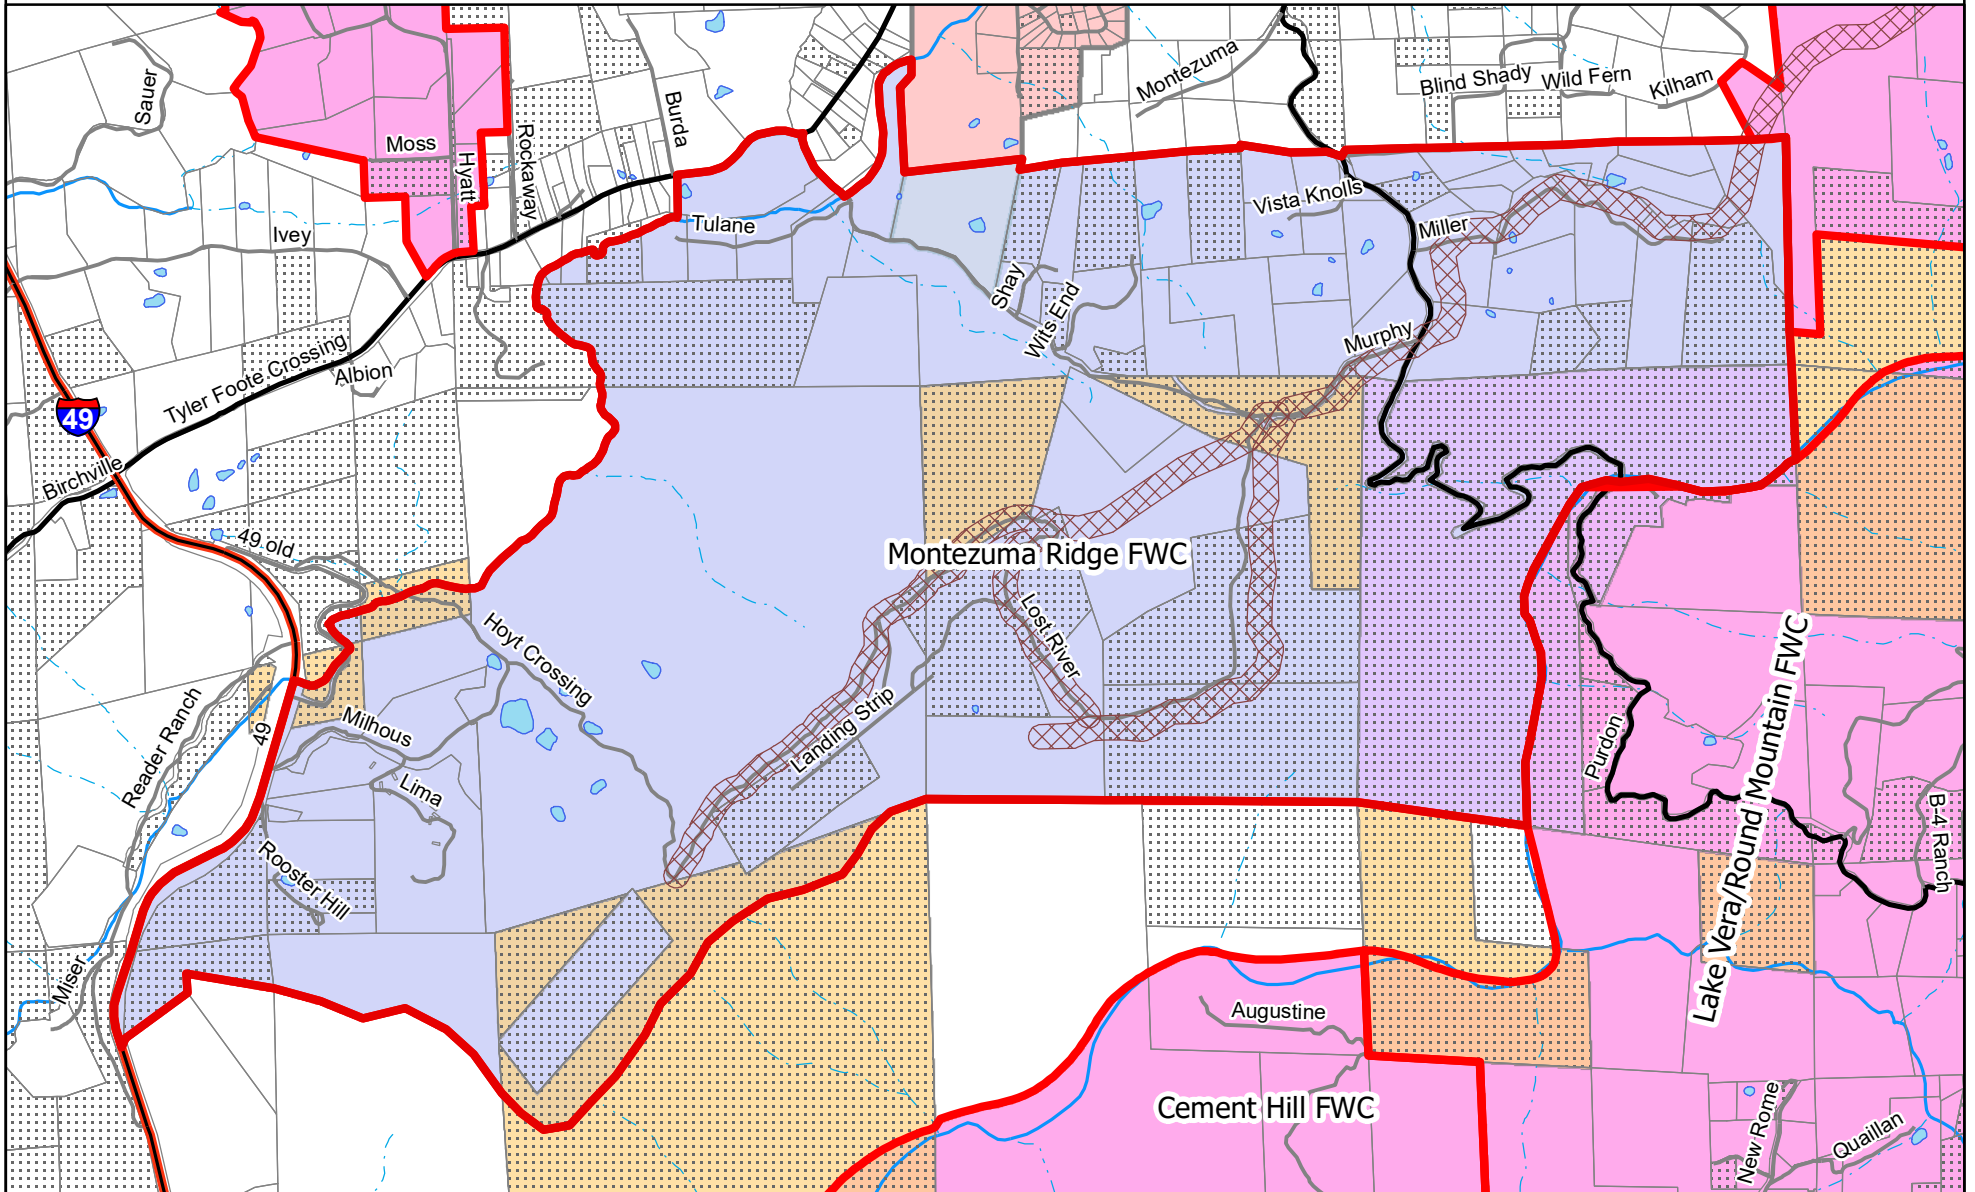

Montezuma Ridge Firewise Community Parcels

- Montezuma Firewise Community
- Other Firewise Communities
- Other 'In Training' Firewise Communities

- Parcels
- Unimproved Parcels
- Montezuma Fuelbreak

- Stream - Perennial
- Stream - Intermittent
- Lakes & Ponds

- Highways
- Major Roads
- Local Roads

- Lands**
- BLM
 - State of Calif.

**Fire Safe Council
of Nevada County**

Scale: 1:28,000

Miles