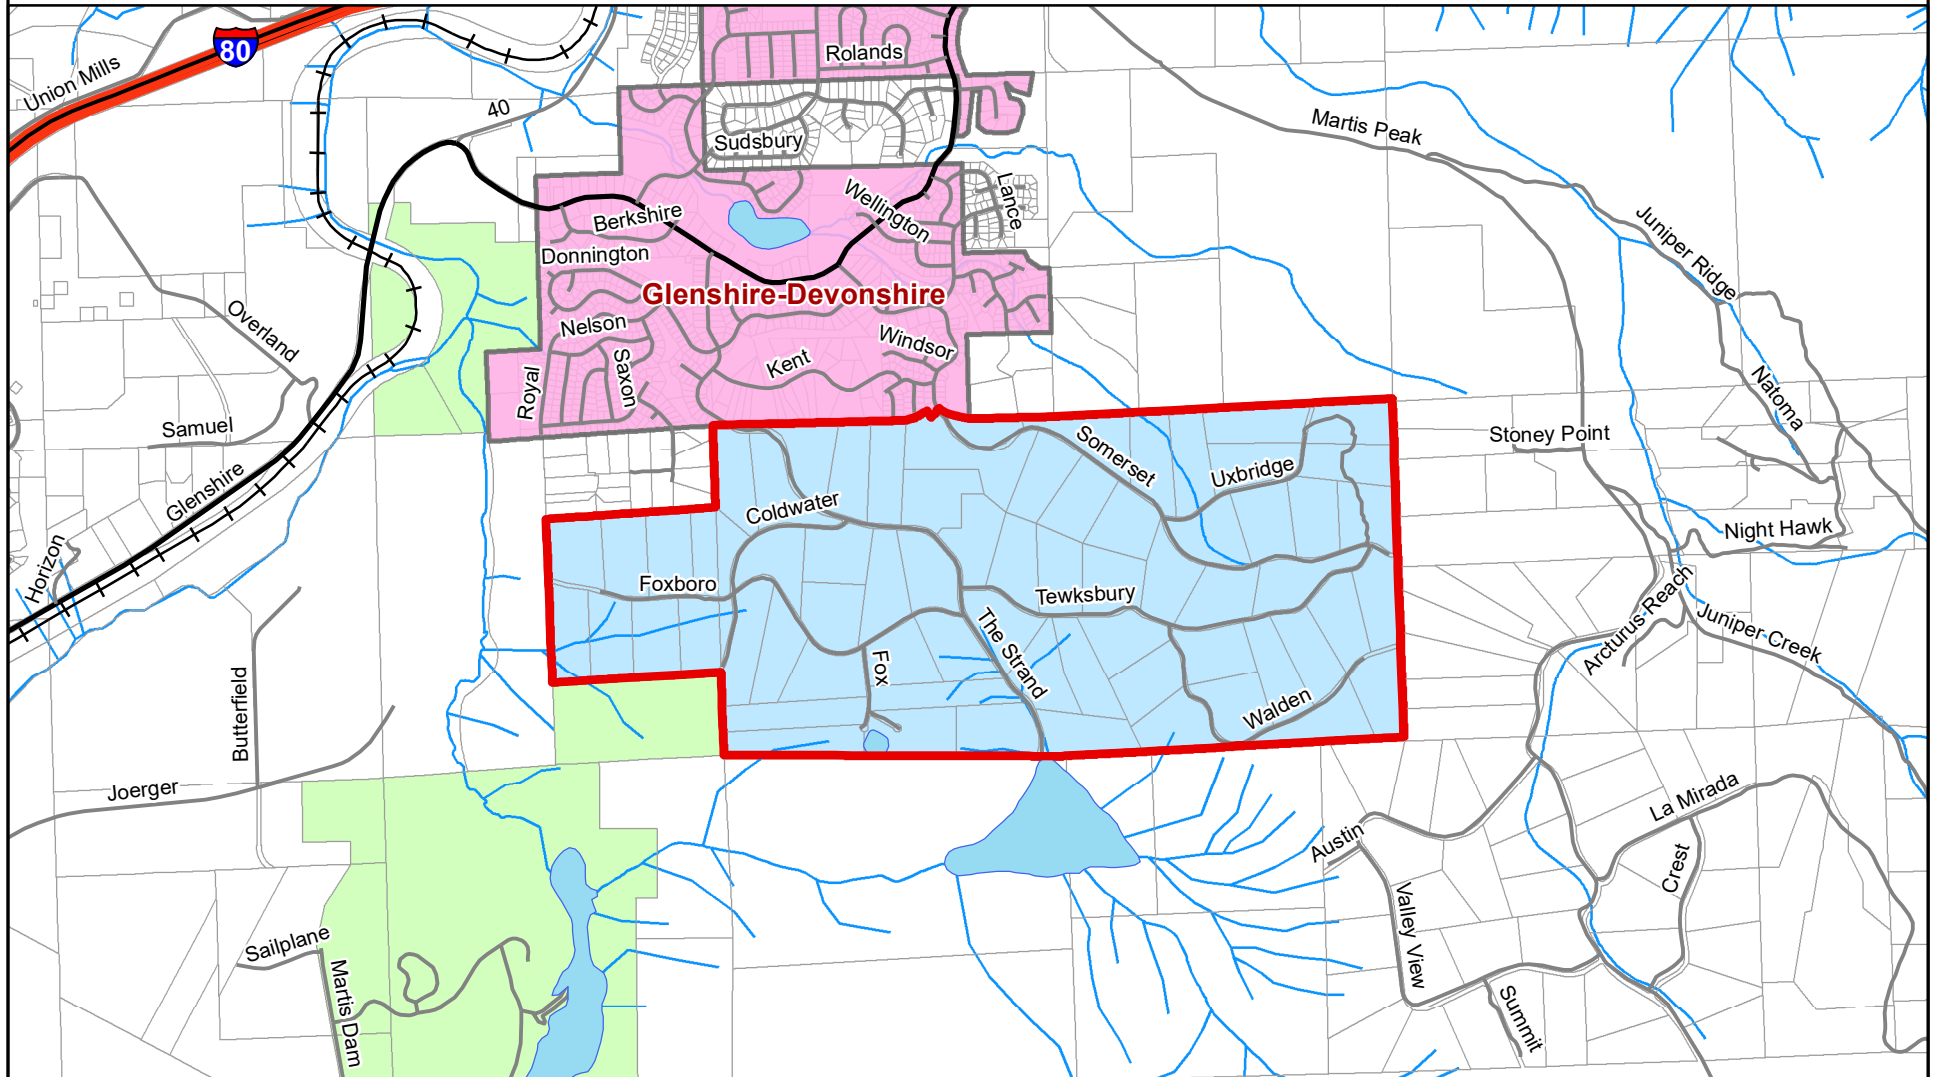

Juniper Hills Firewise Community

- Juniper Hills Firewise Community Boundary
- Other Firewise Communities
- Parcels
- ~ Streams
- ~ Lakes & Ponds
- National Forest Lands
- ~ Highways
- ~ Major Roads
- ~ Local Roads
- ~ Railroad

**Fire Safe Council
of Nevada County**

Scale: 1:36,000