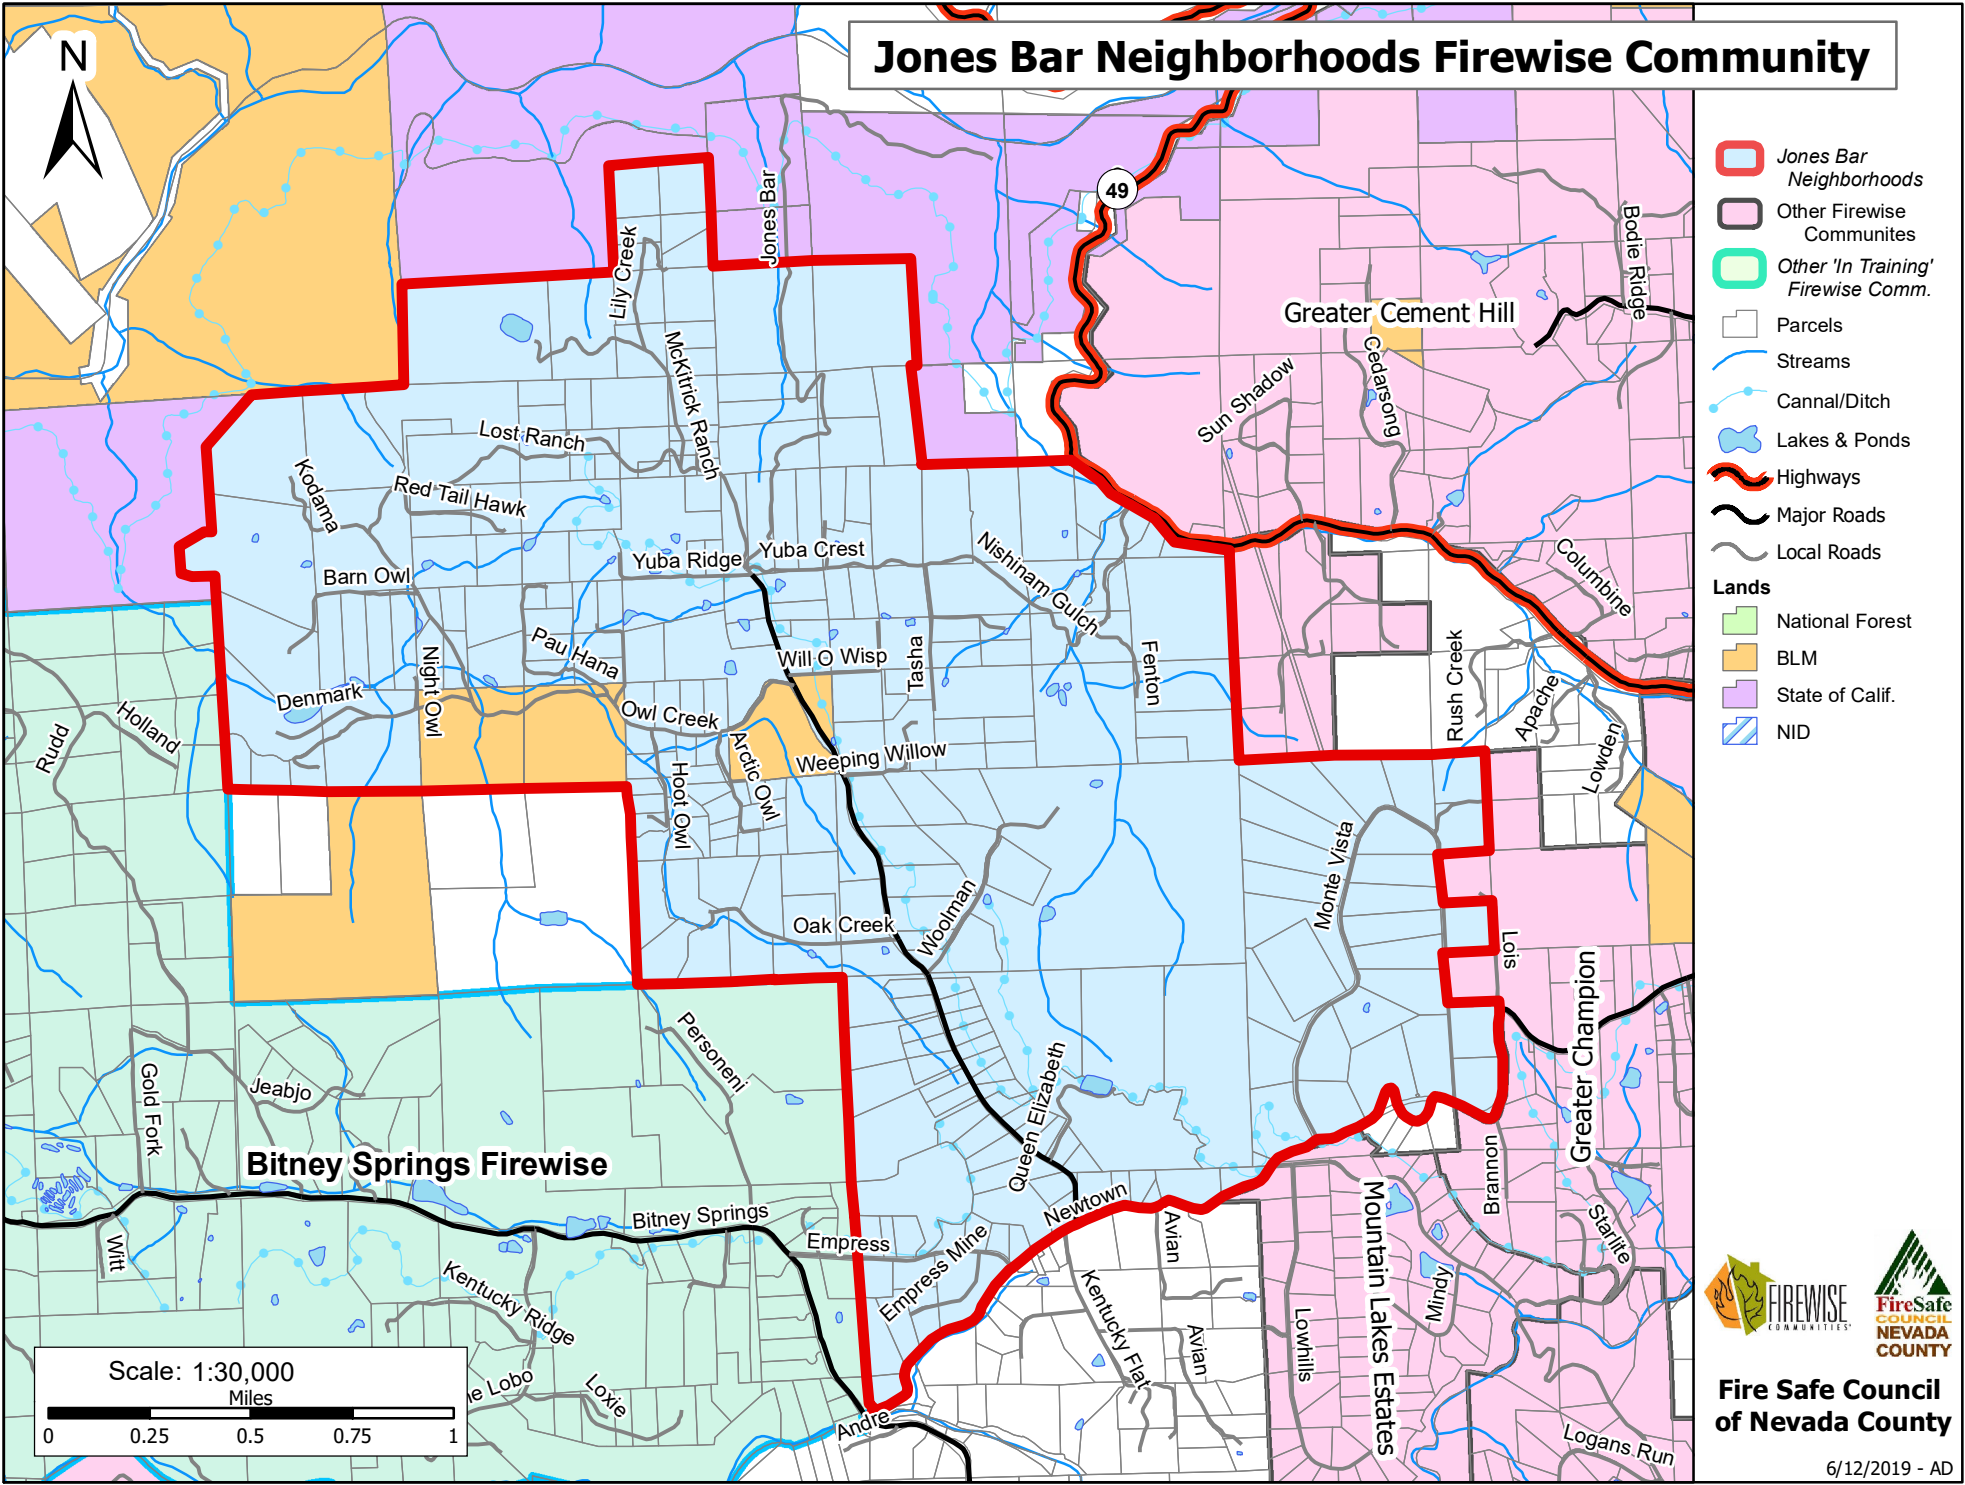

Jones Bar Neighborhoods Firewise Community

- Jones Bar Neighborhoods
- Other Firewise Communities
- Other 'In Training' Firewise Comm.
- Parcels
- Streams
- Canal/Ditch
- Lakes & Ponds
- Highways
- Major Roads
- Local Roads
- Lands**
- National Forest
- BLM
- State of Calif.
- NID

Fire Safe Council of Nevada County