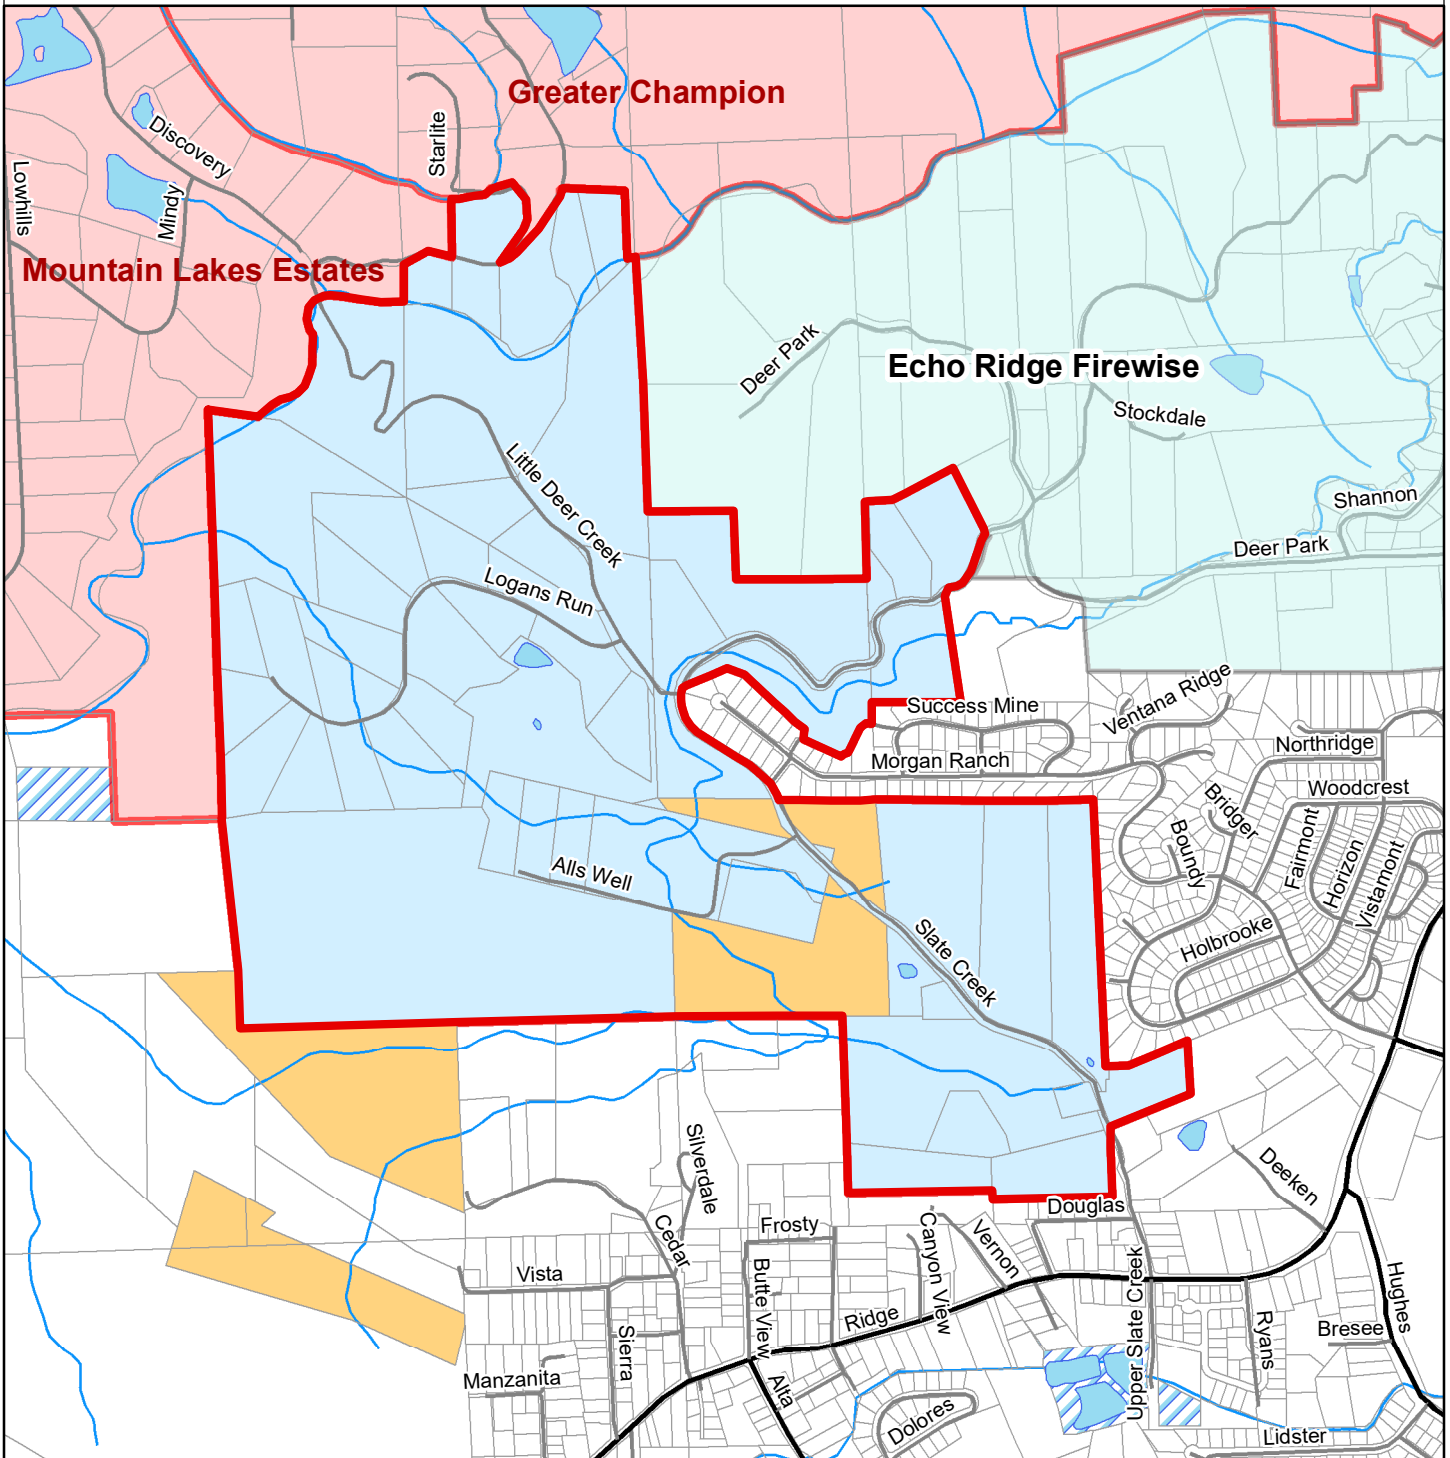

Foxwood - Slate Creek Firewise Community Boundary

- Firewise Community Boundary
- Other Firewise Communities
- Other 'In Training' Firewise Communities
- Parcels

- Streams
- Lakes & Ponds
- Major Roads
- Local Roads

- Lands**
- BLM
 - State of Calif.
 - NID

**Fire Safe Council
of Nevada County**

Scale: 1:14,000