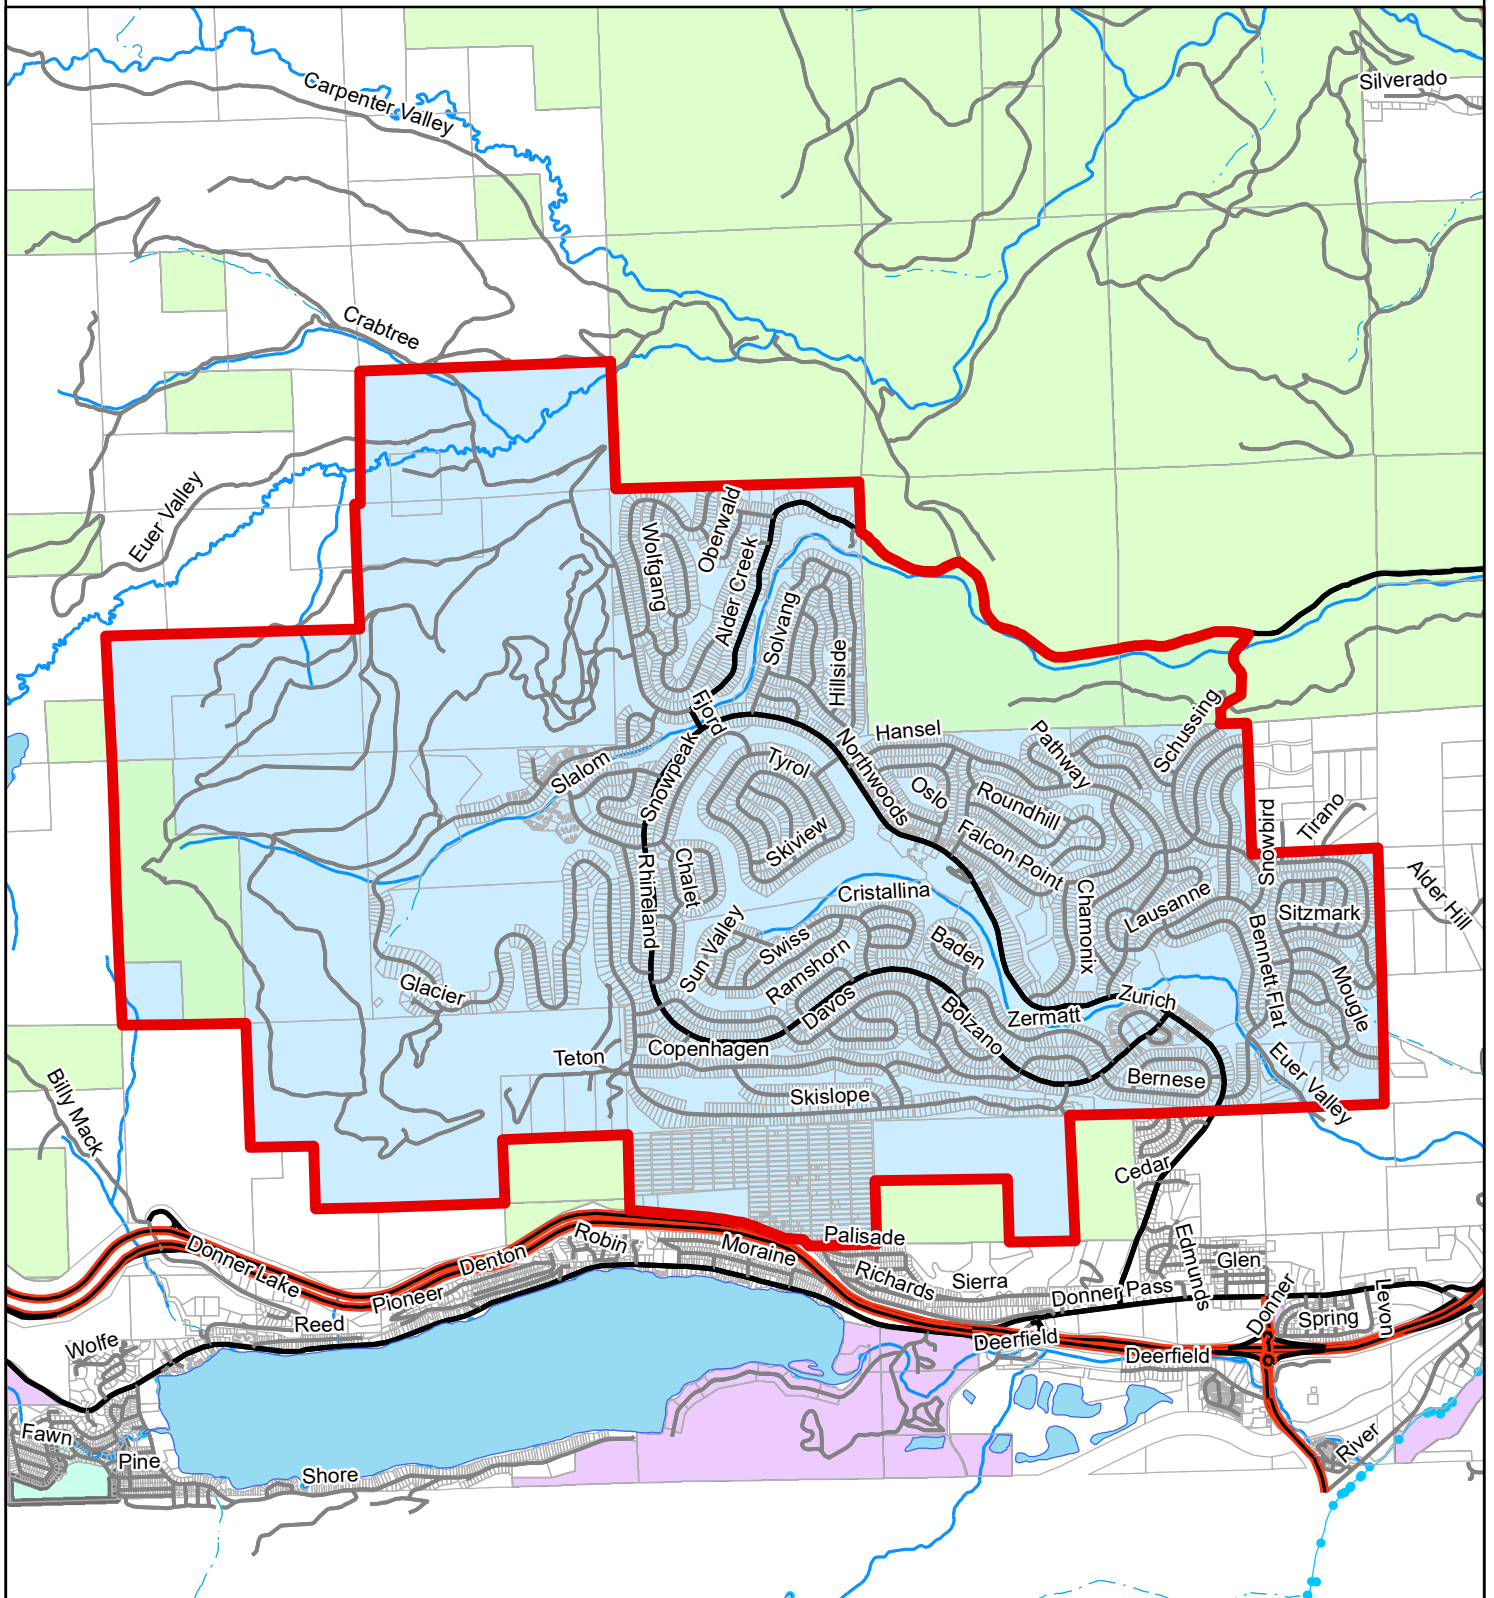

# Tahoe-Donner Association Firewise Community

Firewise Community	Lakes & Ponds	Highways	<b>Lands</b>
Other Firewise Communities	Stream - Perennial	Major Roads	National Forest
Other 'In Training' Firewise Communities	Stream - Intermittent	Local Roads	BLM
Parcels	Cannal/Ditch		State of Calif.
			NID

**Fire Safe Council of Nevada County**

Scale: 1:48,000