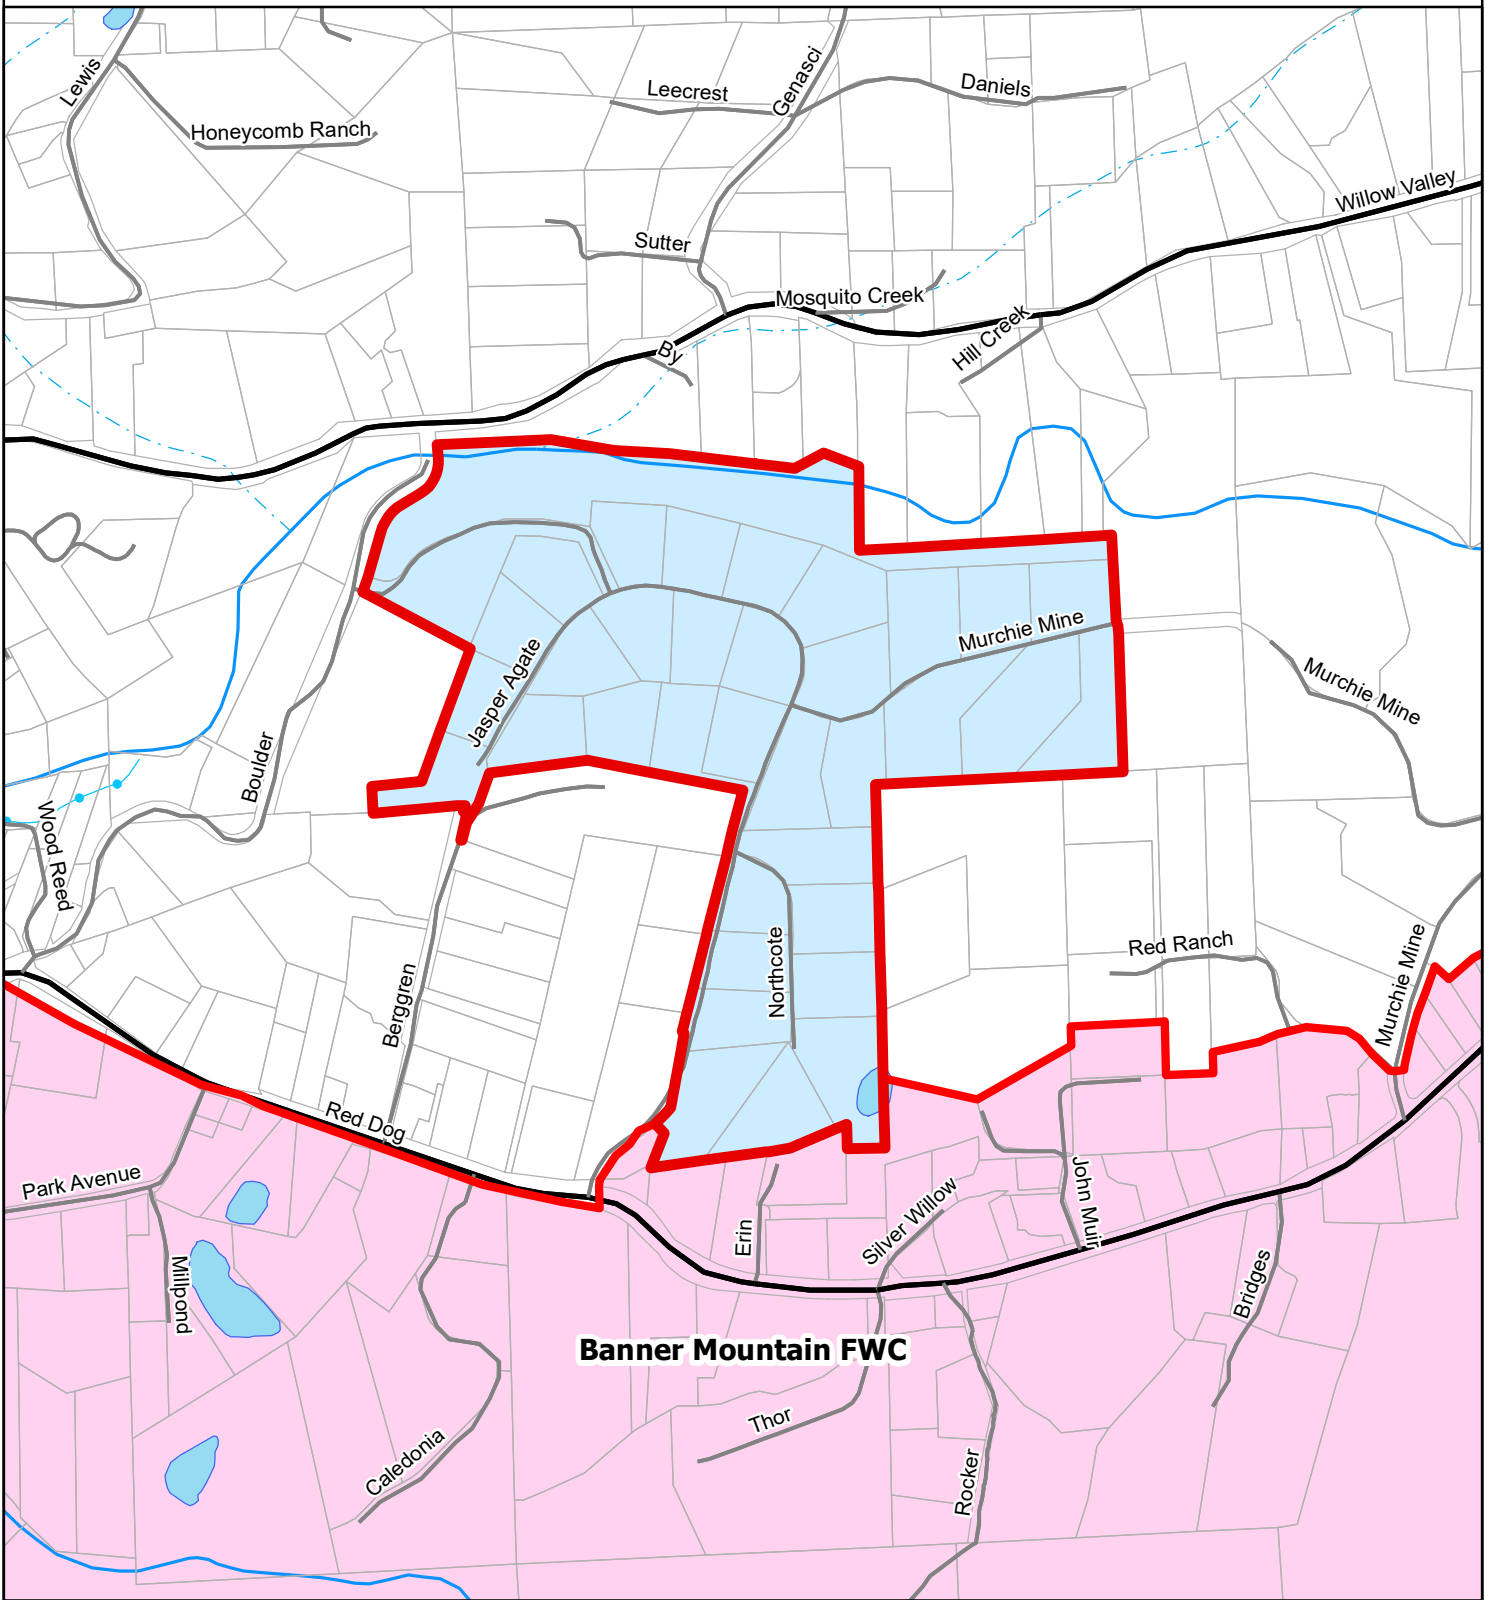

Stonebridge Firewise Community

- Firewise Community
- Other Firewise Communities
- Other 'In Training' Firewise Communities
- Parcels

- Lakes & Ponds
- Stream - Perennial
- Stream - Intermittent
- Canal/Ditch

- Highways
- Major Roads
- Local Roads

- Lands**
- National Forest
 - BLM
 - State of Calif.
 - NID

Fire Safe Council of Nevada County

Scale: 1:8,000