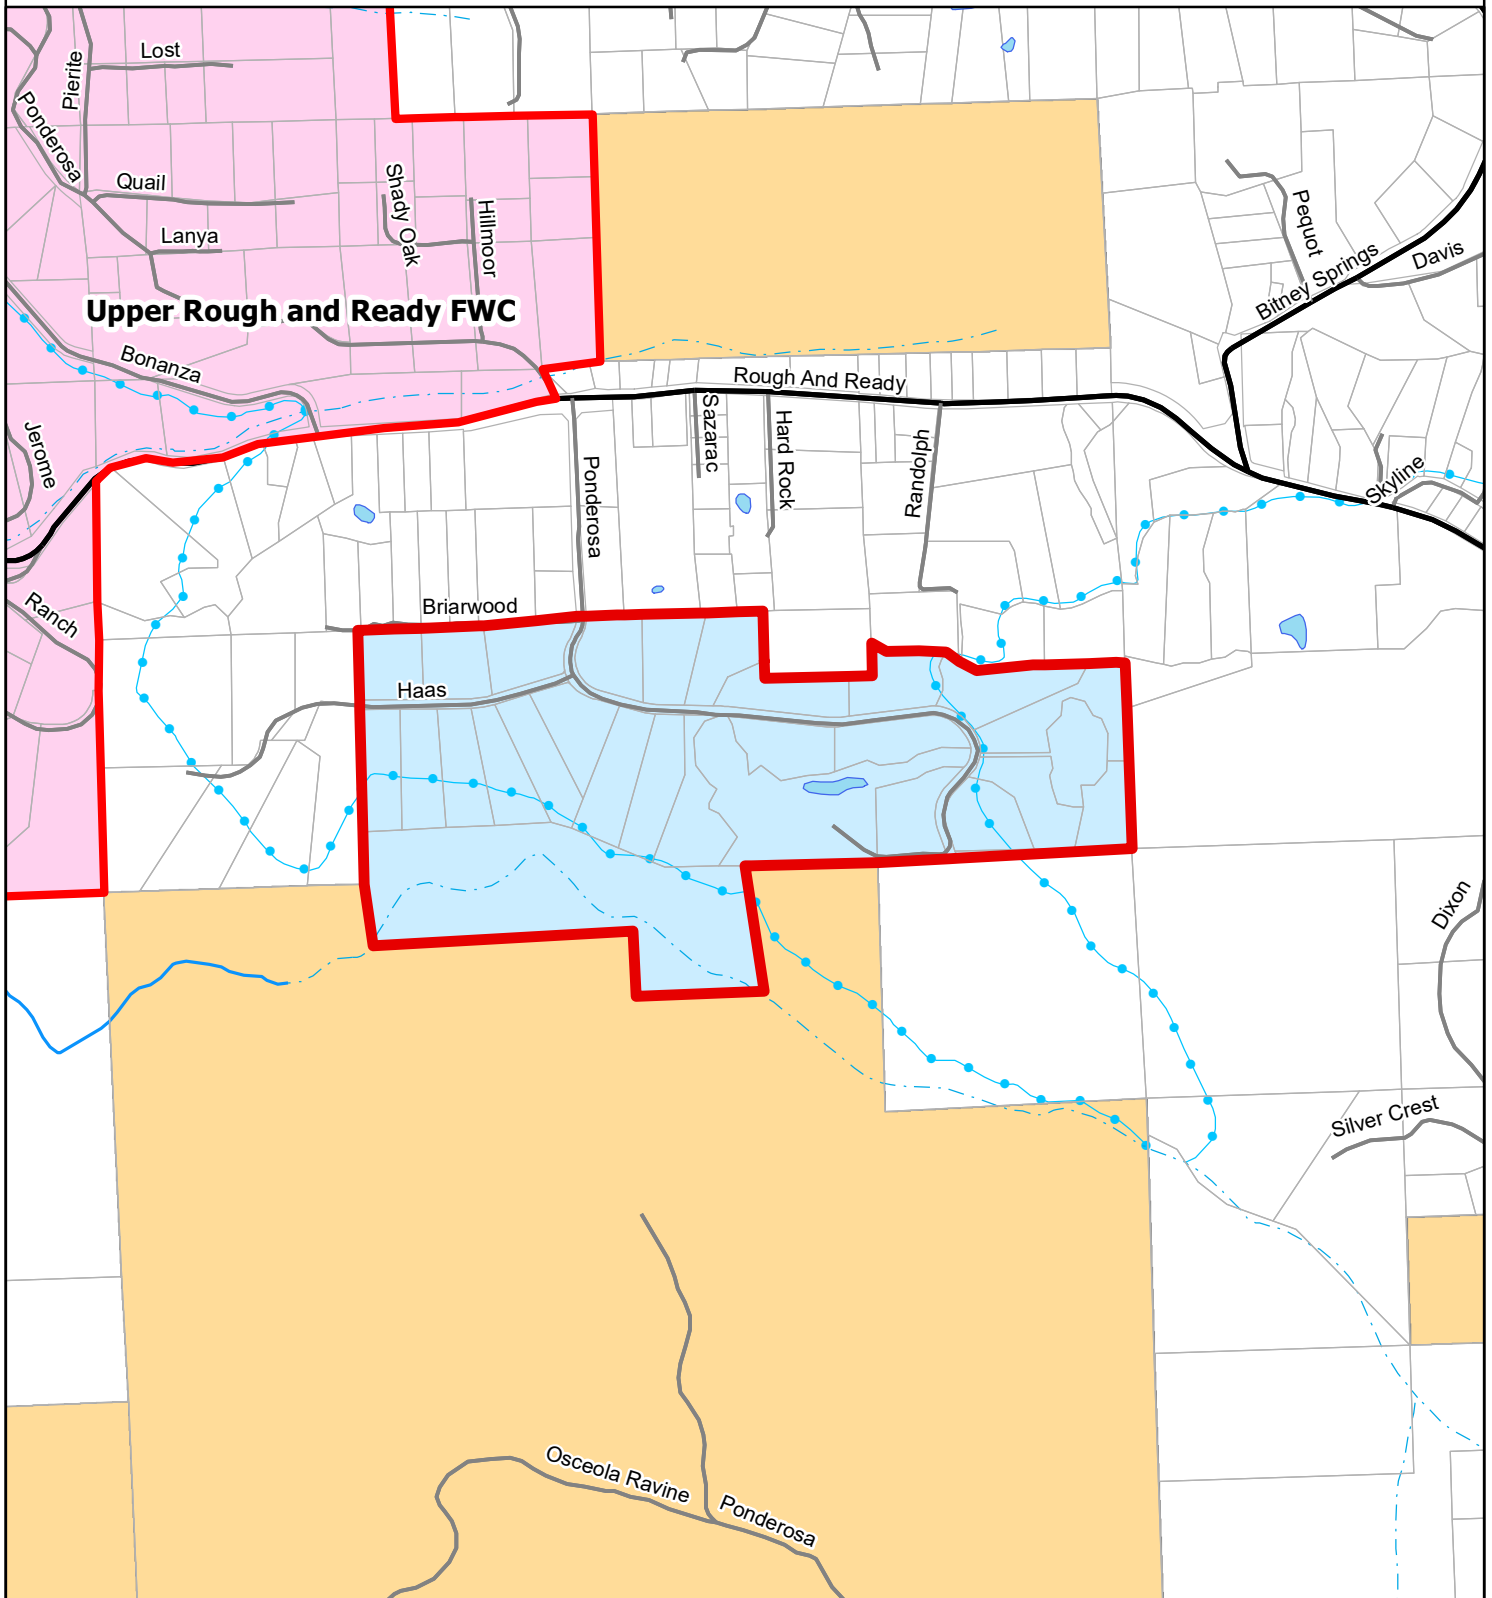

Ridgeview Woodlands Firewise Community

- | | | | |
|------------------------------------------|-----------------------|-------------|-----------------|
| Firewise Community | Lakes & Ponds | Highways | Lands |
| Other Firewise Communities | Stream - Perennial | Major Roads | National Forest |
| Other 'In Training' Firewise Communities | Stream - Intermittent | Local Roads | BLM |
| Parcels | Cannal/Ditch | | State of Calif. |
| | | | NID |

**Fire Safe Council
of Nevada County**

Scale: 1:12,000